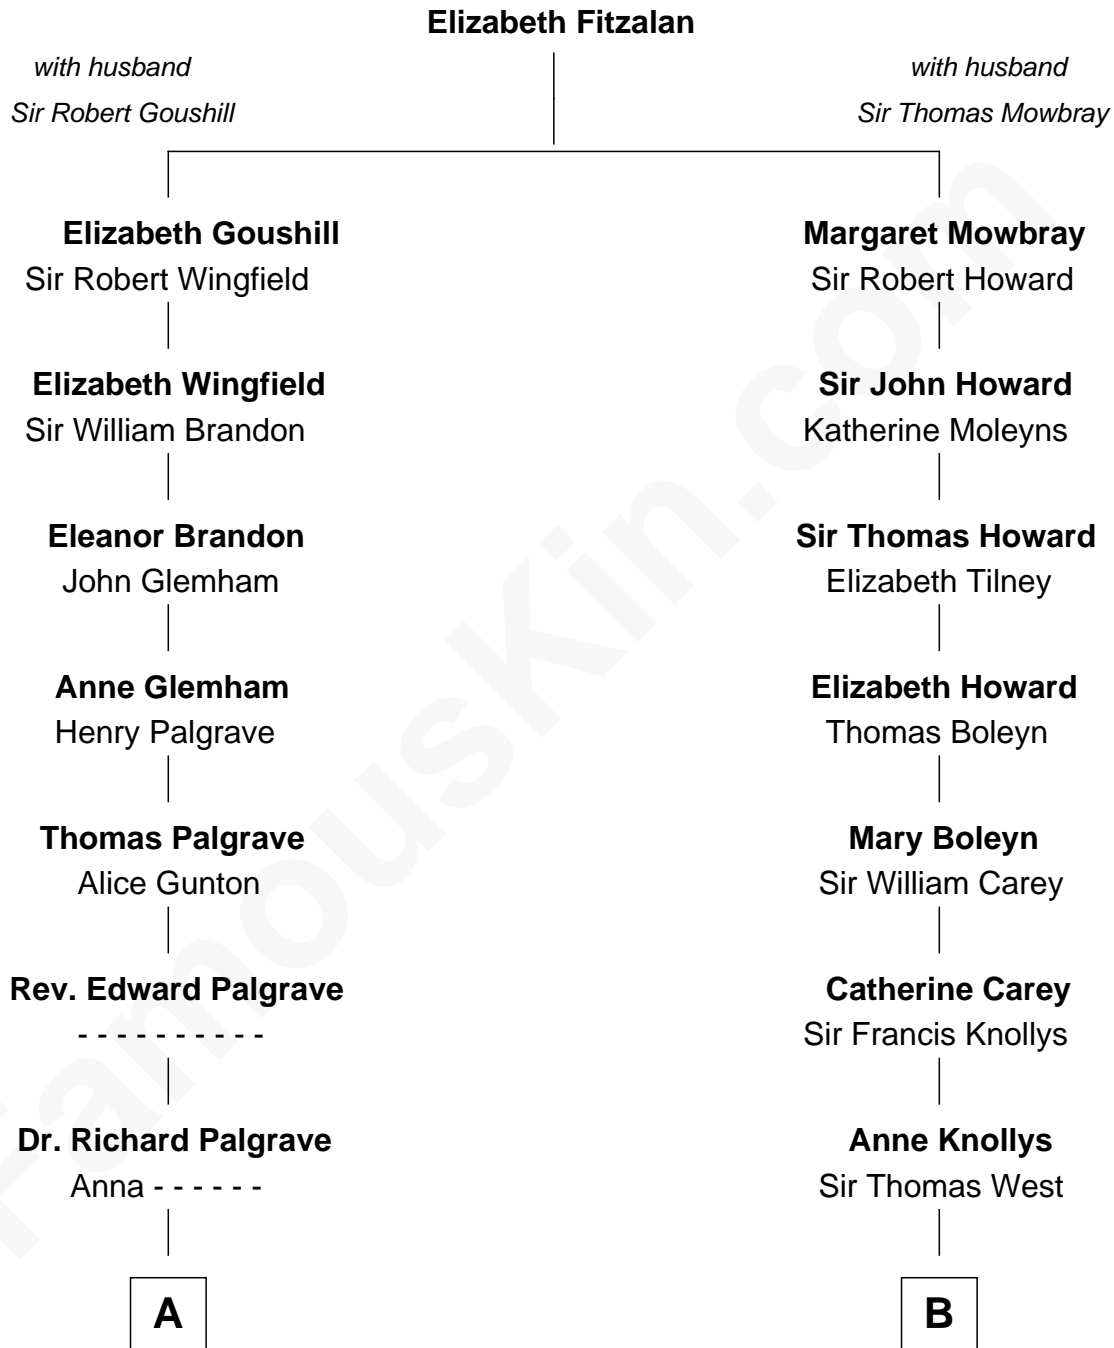

# FamousKin.com Relationship Chart of

**J. A. Folger**

*Founder of Folger Coffee Company*

**14th cousin 4 times removed of**

**Nelson Rockefeller**

*41st U.S. Vice-President*

C

John Davison Rockefeller

Abby Greene Aldrich

Nelson Rockefeller

*41st U.S. Vice-President*

FamousKin.com