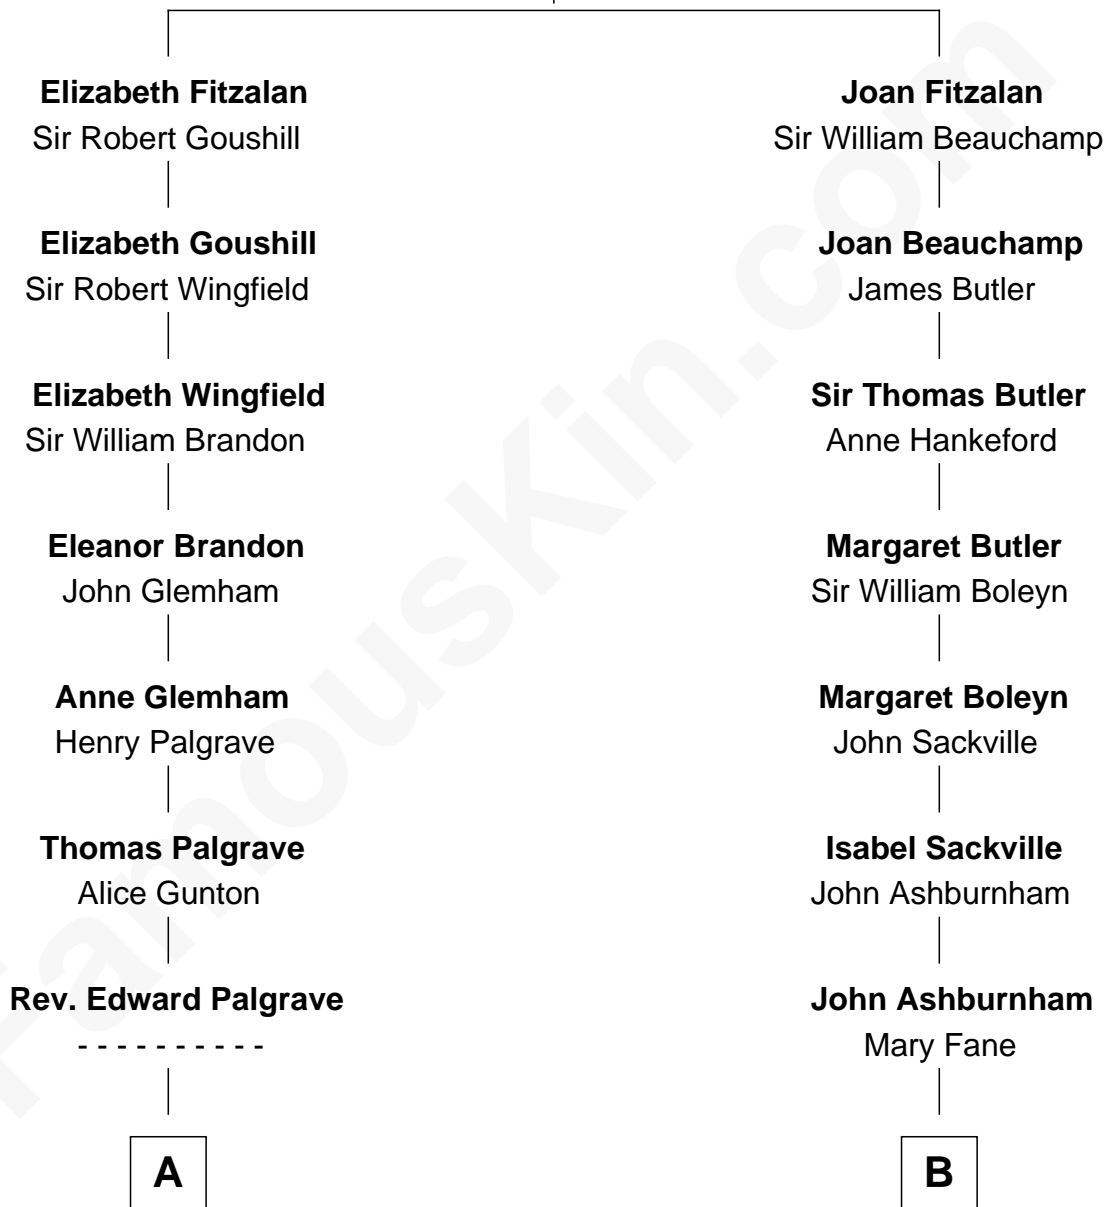

FamousKin.com

Relationship Chart of

J. A. Folger

Founder of Folger Coffee Company

15th cousin 4 times removed of

Camilla Parker Bowles

Queen Consort of the United Kingdom

Sir Richard Fitzalan
Elizabeth de Bohun

C

—
Sonia Rosemary Keppel

Roland Calvert Cubitt

—
Rosalind Maud Cubitt

Bruce Middleton Hope Shand

—
Camilla Parker Bowles

Queen Consort

FamousKin.com