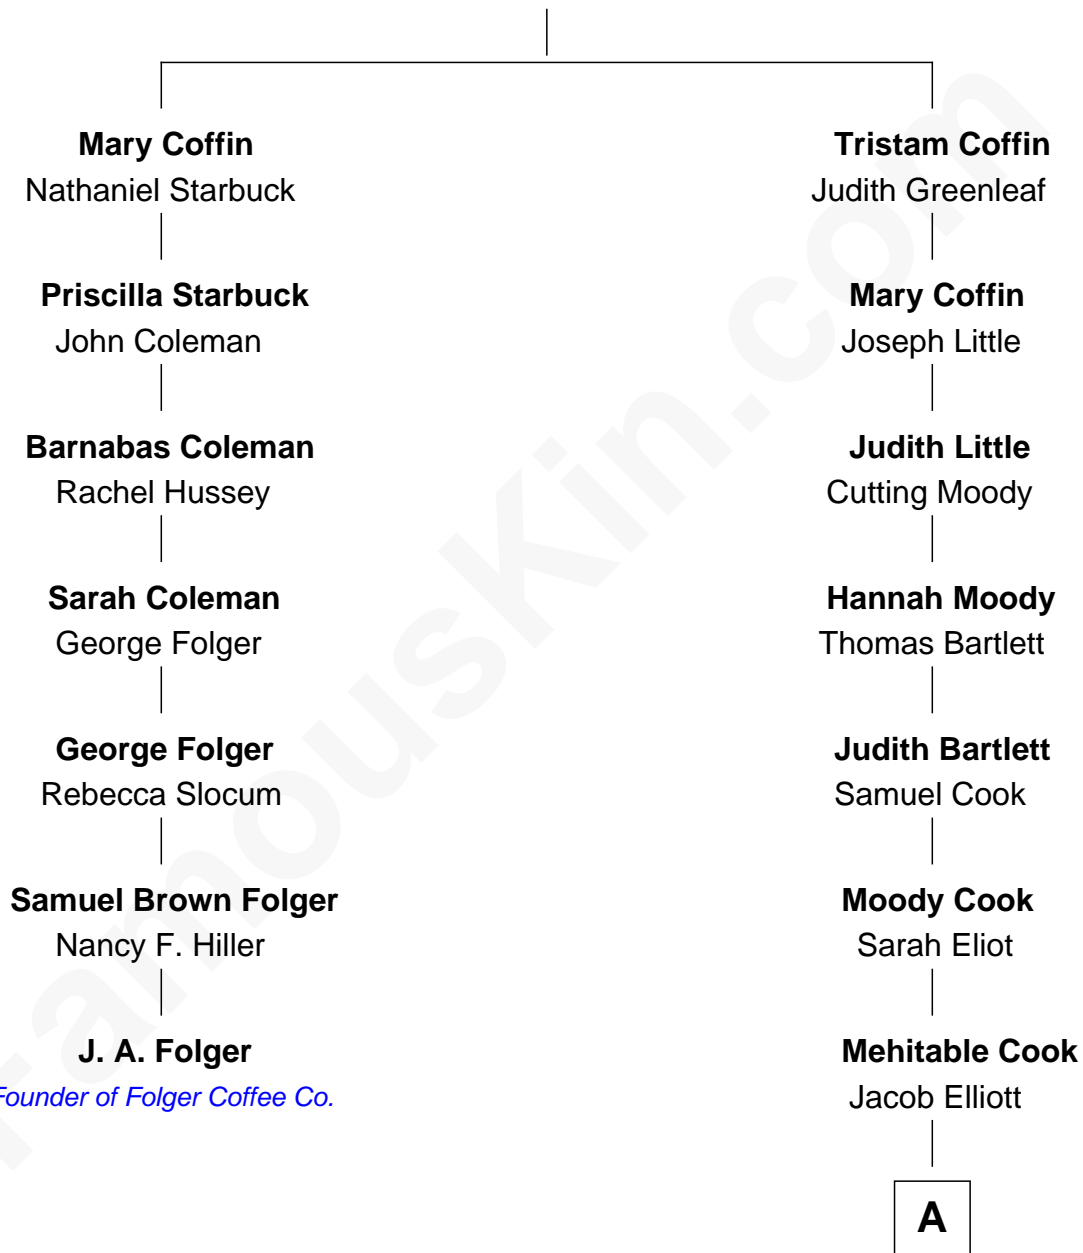

FamousKin.com Relationship Chart of

J. A. Folger

Founder of Folger Coffee Company

6th cousin 5 times removed of

Raquel Welch

Movie Actress

Tristram Coffin

Dionis Stevens

Armando Carlos Tejada

—
Raquel Welch

aka Raquel Welch