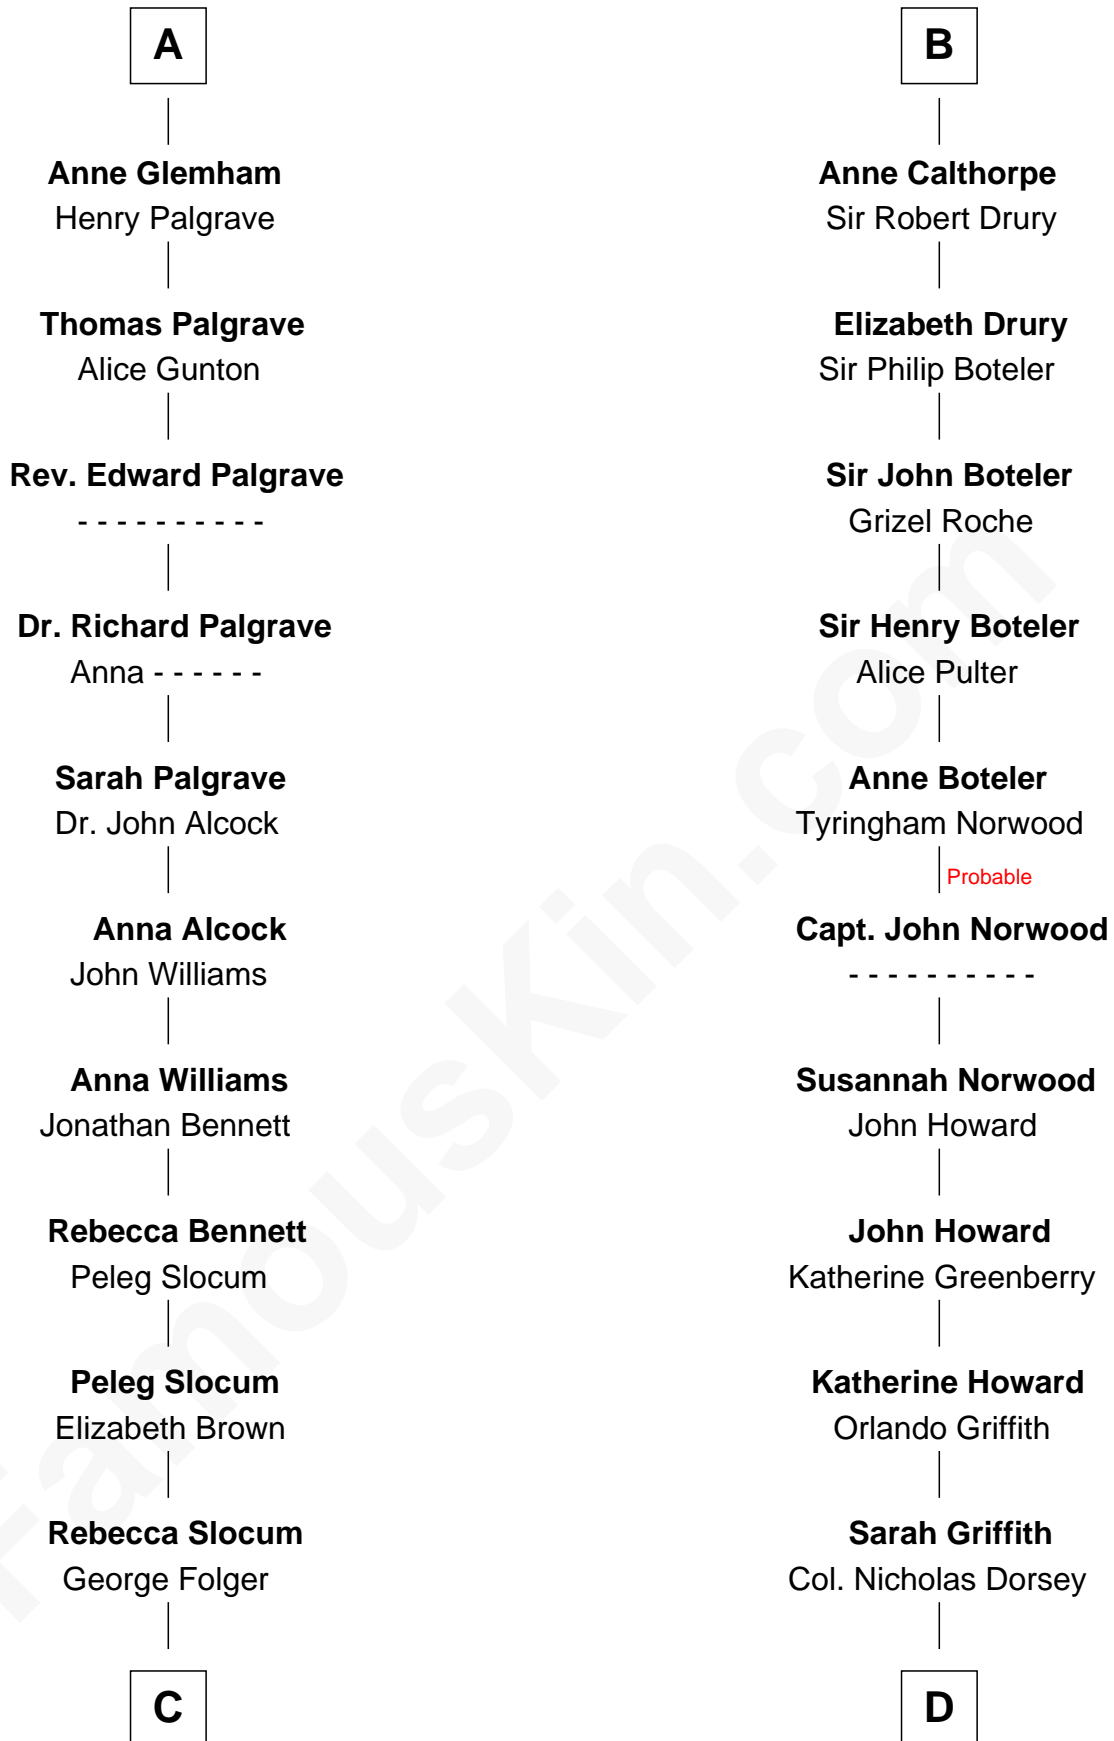

FamousKin.com

Relationship Chart of

J. A. Folger

Founder of Folger Coffee Company

18th cousin 3 times removed of

Jesse James

Outlaw, Bank Robber, Murderer

King Edward I
Eleanor of Castile

C

Samuel Brown Folger

Nancy F. Hiller

J. A. Folger

Founder of Folger Coffee Co.

D

Rachel Dorsey

Anthony Lindsay

Anthony Lindsay

Ailsey Cole

Sarah Lindsay

James Cole

Zerelda Elizabeth Cole

Robert Sallee James

Jesse James

Outlaw, Bank Robber, Murderer