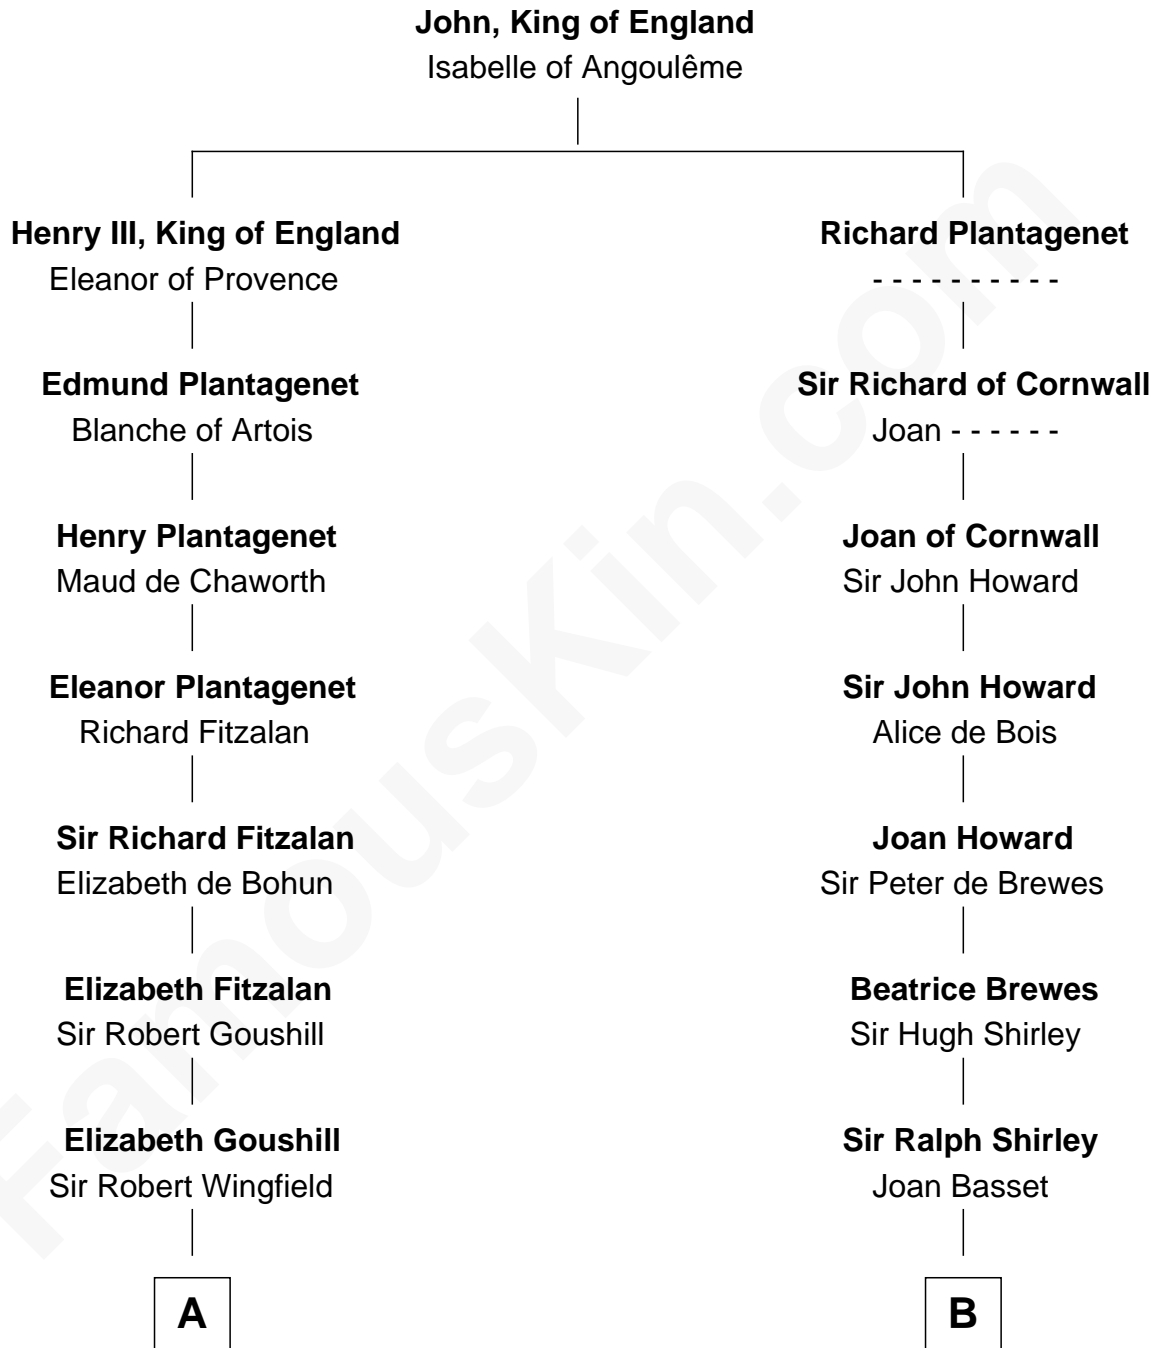

FamousKin.com Relationship Chart of

J. A. Folger

Founder of Folger Coffee Company

20th cousin 1 time removed of

Helen (Herron) Taft

First Lady of President William H. Taft

C

Peleg Slocum
Elizabeth Brown

Helen (Herron) Taft
First Lady of William H. Taft