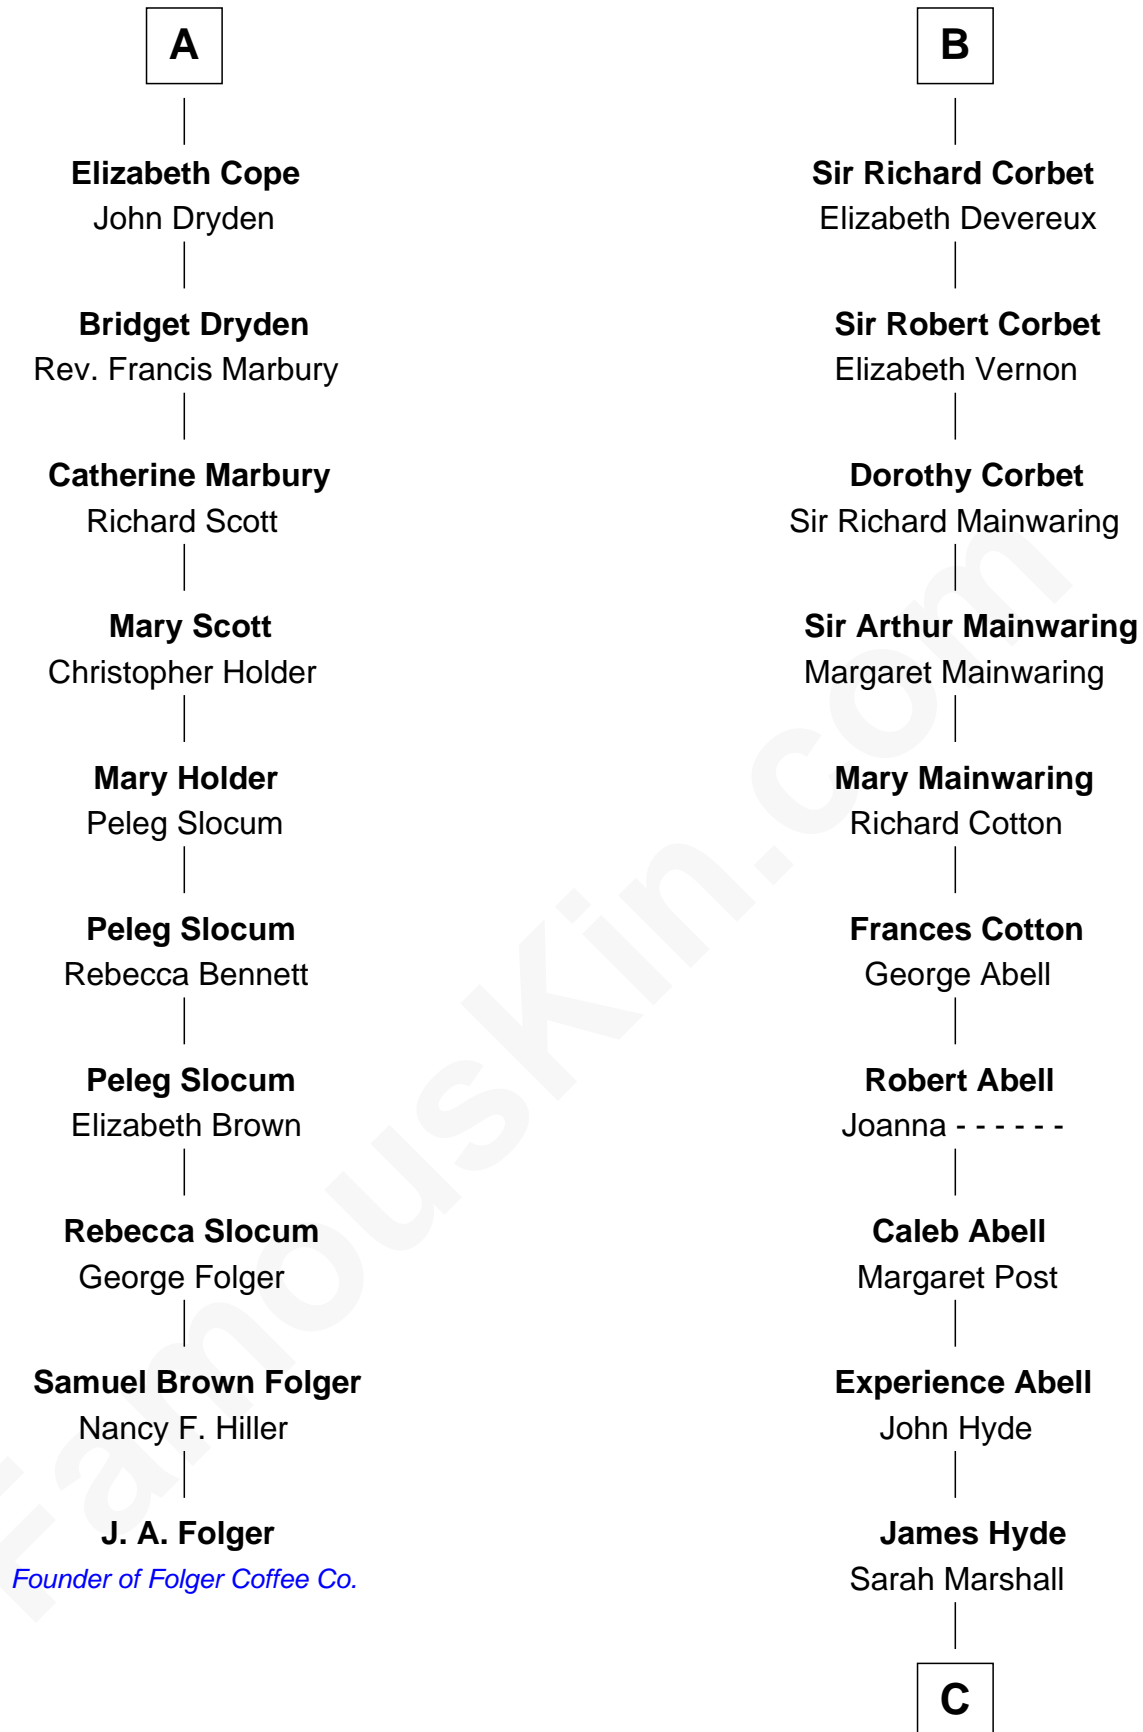

FamousKin.com Relationship Chart of

J. A. Folger

Founder of Folger Coffee Company

16th cousin 4 times removed of

Grover Cleveland

22nd and 24th U.S. President

Sir Gilbert Talbot

Pernel le Boteler

Sir Henry de Grey

Richard Grey

Blanche de la Vache

Alice Grey

Sir William Burley

Elizabeth Burley

Sir John Hopton

Sir Walter Hopton

Joan Mortimer

Sir Thomas Hopton

Eleanor Lucy

Elizabeth Hopton

Sir Roger Corbet

B

C

Abiah Hyde

Aaron Cleveland

William Cleveland

Margaret Falley

Rev. Richard Falley Cleveland

Ann Neal

Grover Cleveland

22nd and 24th U.S. President