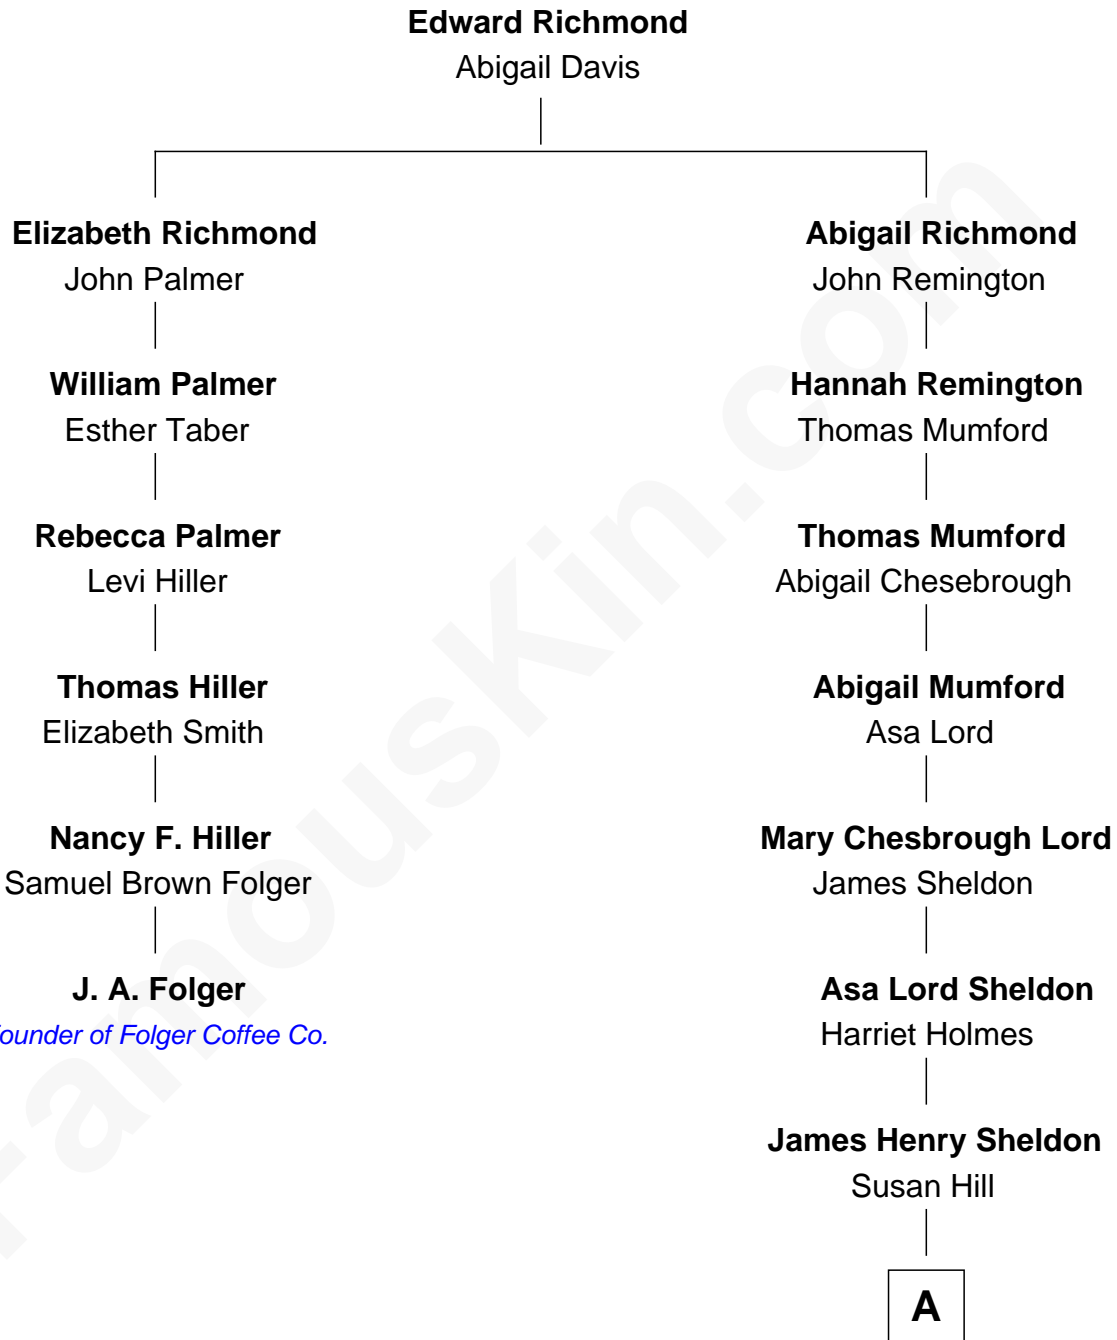

## Relationship Chart of

### Mamie (Doud) Eisenhower

First Lady of President Dwight Eisenhower

A

—  
**Mary Cornelia Sheldon**

Royal Houghton Doud

—  
**John Sheldon Doud**

Elivera Mathilda Carlson

—  
**Mamie (Doud) Eisenhower**