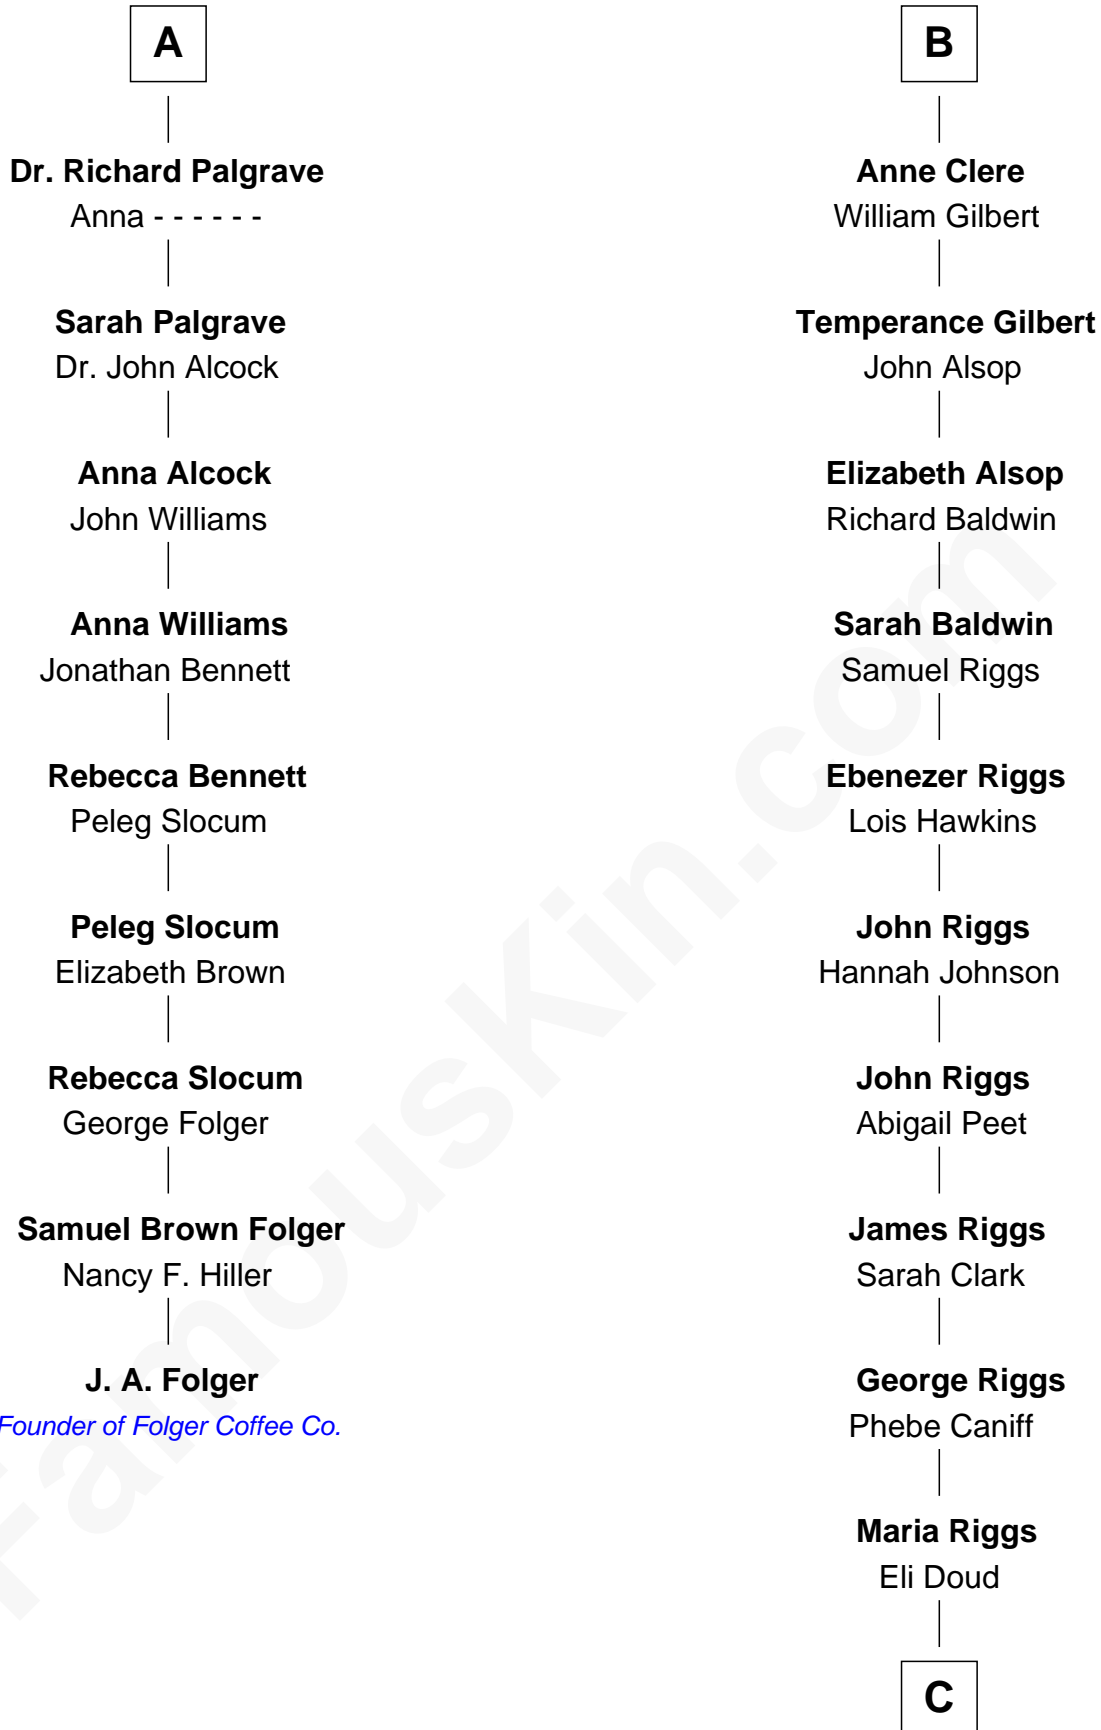

## Relationship Chart of

### J. A. Folger

Founder of Folger Coffee Company

15th cousin 4 times removed of

### Mamie (Doud) Eisenhower

First Lady of President Dwight Eisenhower

**Sir Richard Fitzalan**

Elizabeth de Bohun

C

**Royal Houghton Doud**

Mary Cornelia Sheldon

**John Sheldon Doud**

Elivera Mathilda Carlson

**Mamie (Doud) Eisenhower**

*First Lady of Dwight Eisenhower*

FamousKin.com