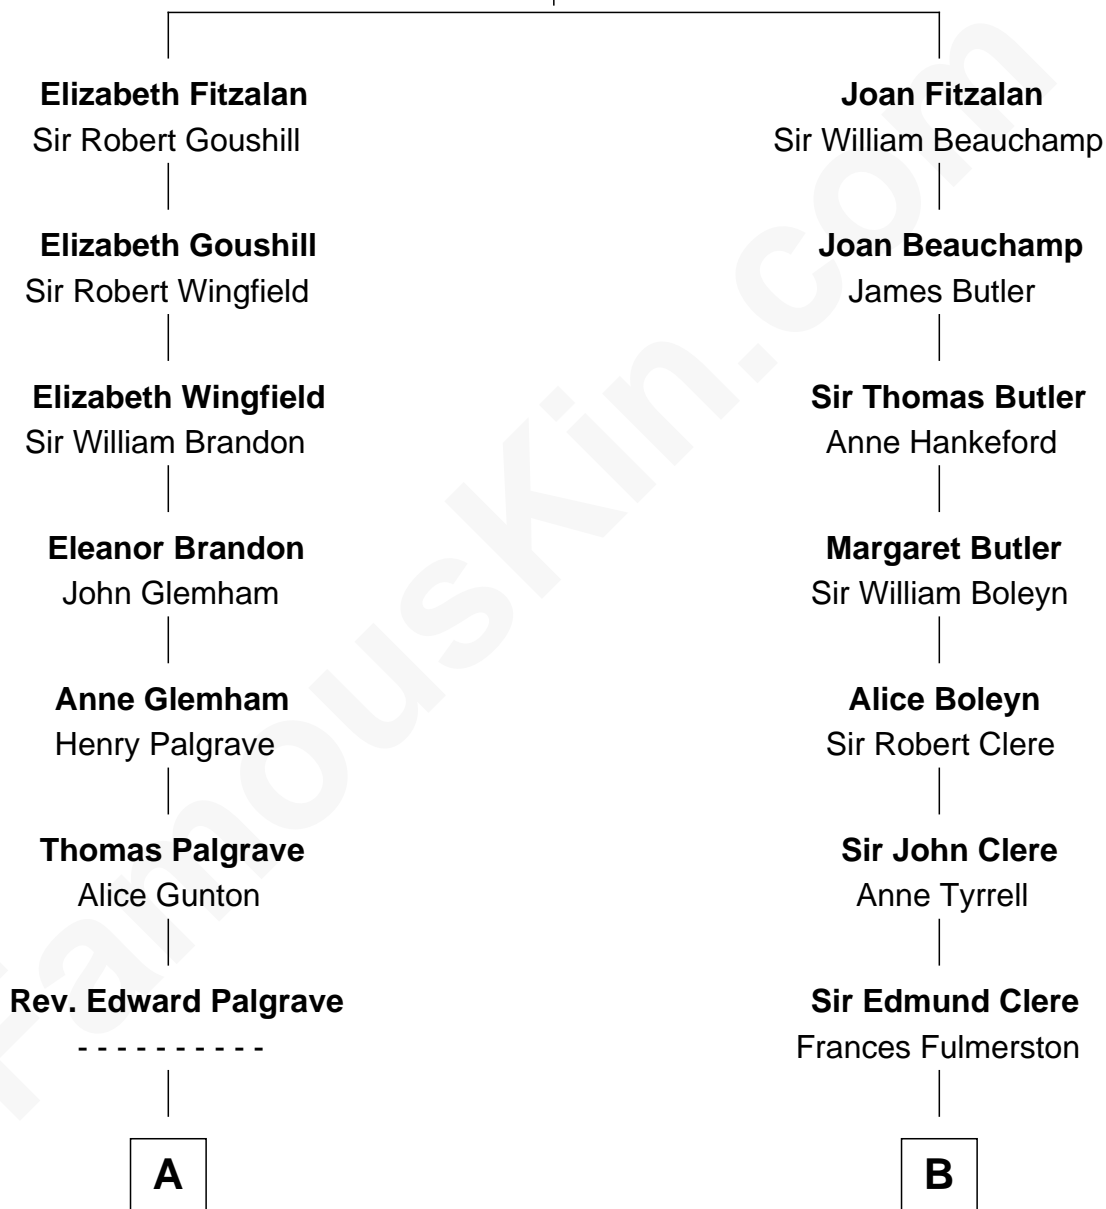

## Relationship Chart of

### J. A. Folger

Founder of Folger Coffee Company

15th cousin 4 times removed of

### Mamie (Doud) Eisenhower

First Lady of President Dwight Eisenhower

**Sir Richard Fitzalan**

Elizabeth de Bohun

C

**Royal Houghton Doud**

Mary Cornelia Sheldon

**John Sheldon Doud**