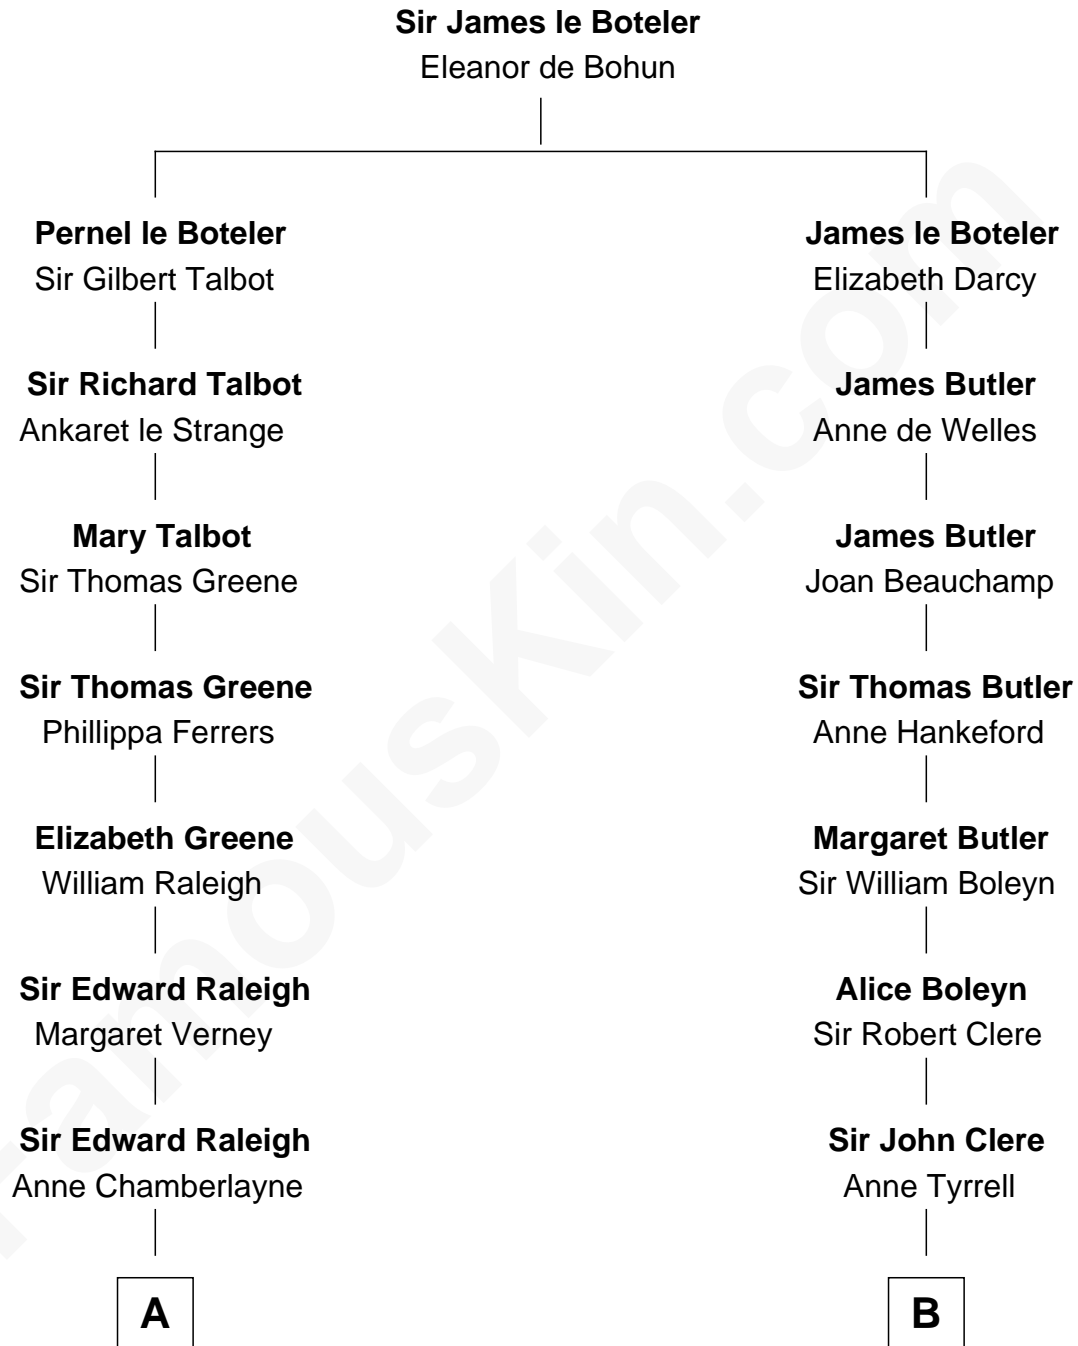

FamousKin.com

Relationship Chart of

J. A. Folger

Founder of Folger Coffee Company

17th cousin 3 times removed of

Mamie (Doud) Eisenhower

First Lady of President Dwight Eisenhower

C

—
Maria Riggs

Eli Doud
—

—
Royal Houghton Doud

Mary Cornelia Sheldon
—

—
John Sheldon Doud

Elivera Mathilda Carlson
—

—
Mamie (Doud) Eisenhower

First Lady of Dwight Eisenhower