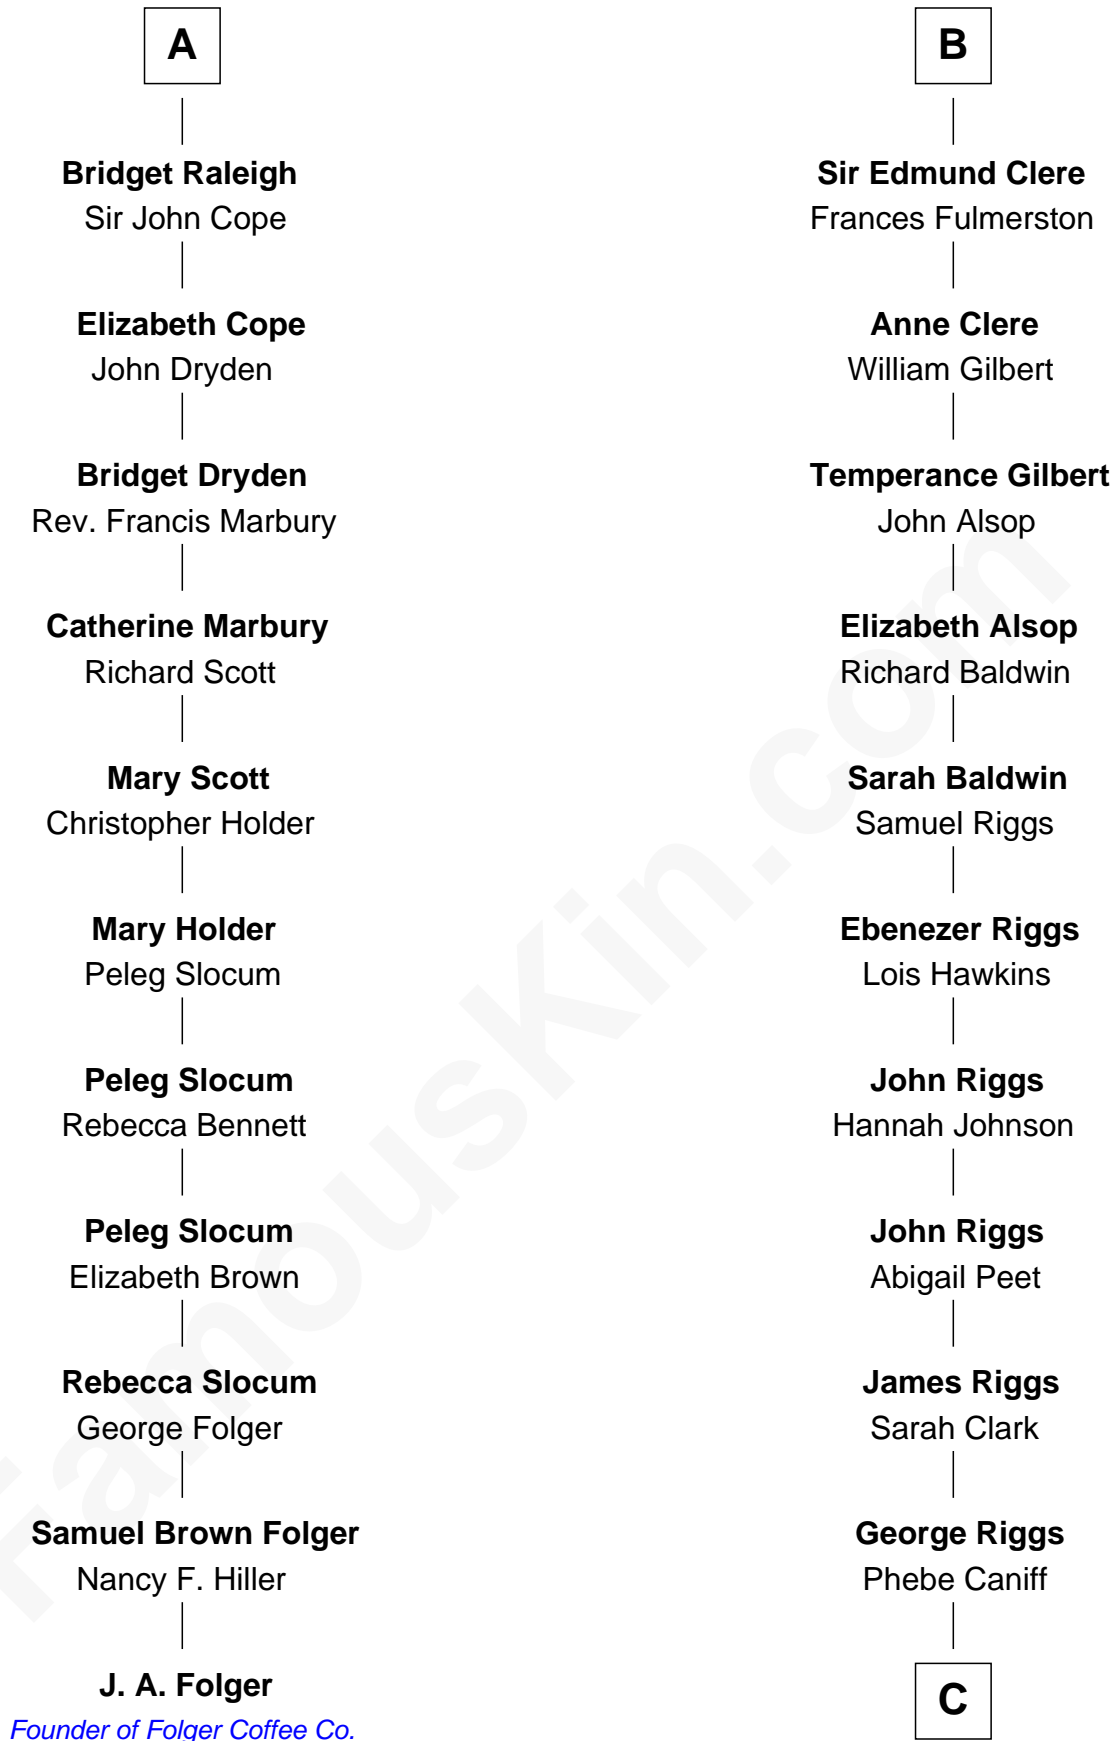

FamousKin.com

Relationship Chart of

J. A. Folger

Founder of Folger Coffee Company

17th cousin 3 times removed of

Mamie (Doud) Eisenhower

First Lady of President Dwight Eisenhower

C

—
Maria Riggs

Eli Doud
—

—
Royal Houghton Doud

Mary Cornelia Sheldon
—

—
John Sheldon Doud

Elivera Mathilda Carlson
—

—
Mamie (Doud) Eisenhower

First Lady of Dwight Eisenhower