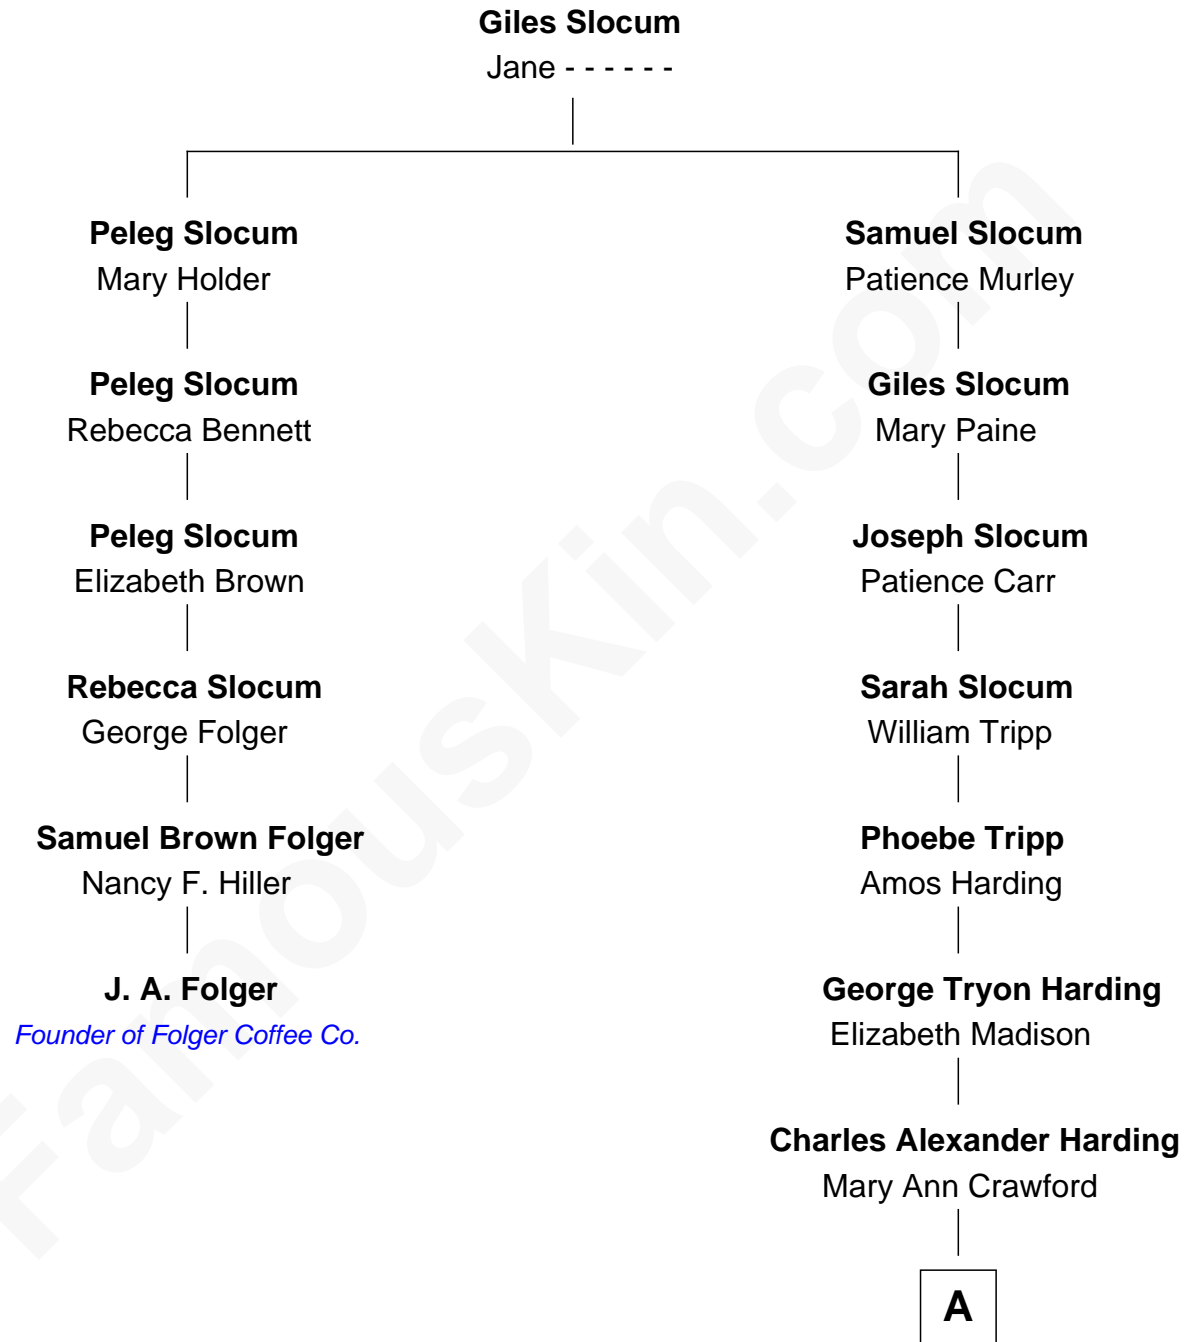

FamousKin.com Relationship Chart of

J. A. Folger

Founder of Folger Coffee Company

5th cousin 3 times removed of

Warren G. Harding

29th U.S. President

A

Dr. George Tryon Harding
Phoebe Elizabeth Dickerson

Warren G. Harding
29th U.S. President

FamousKin.com