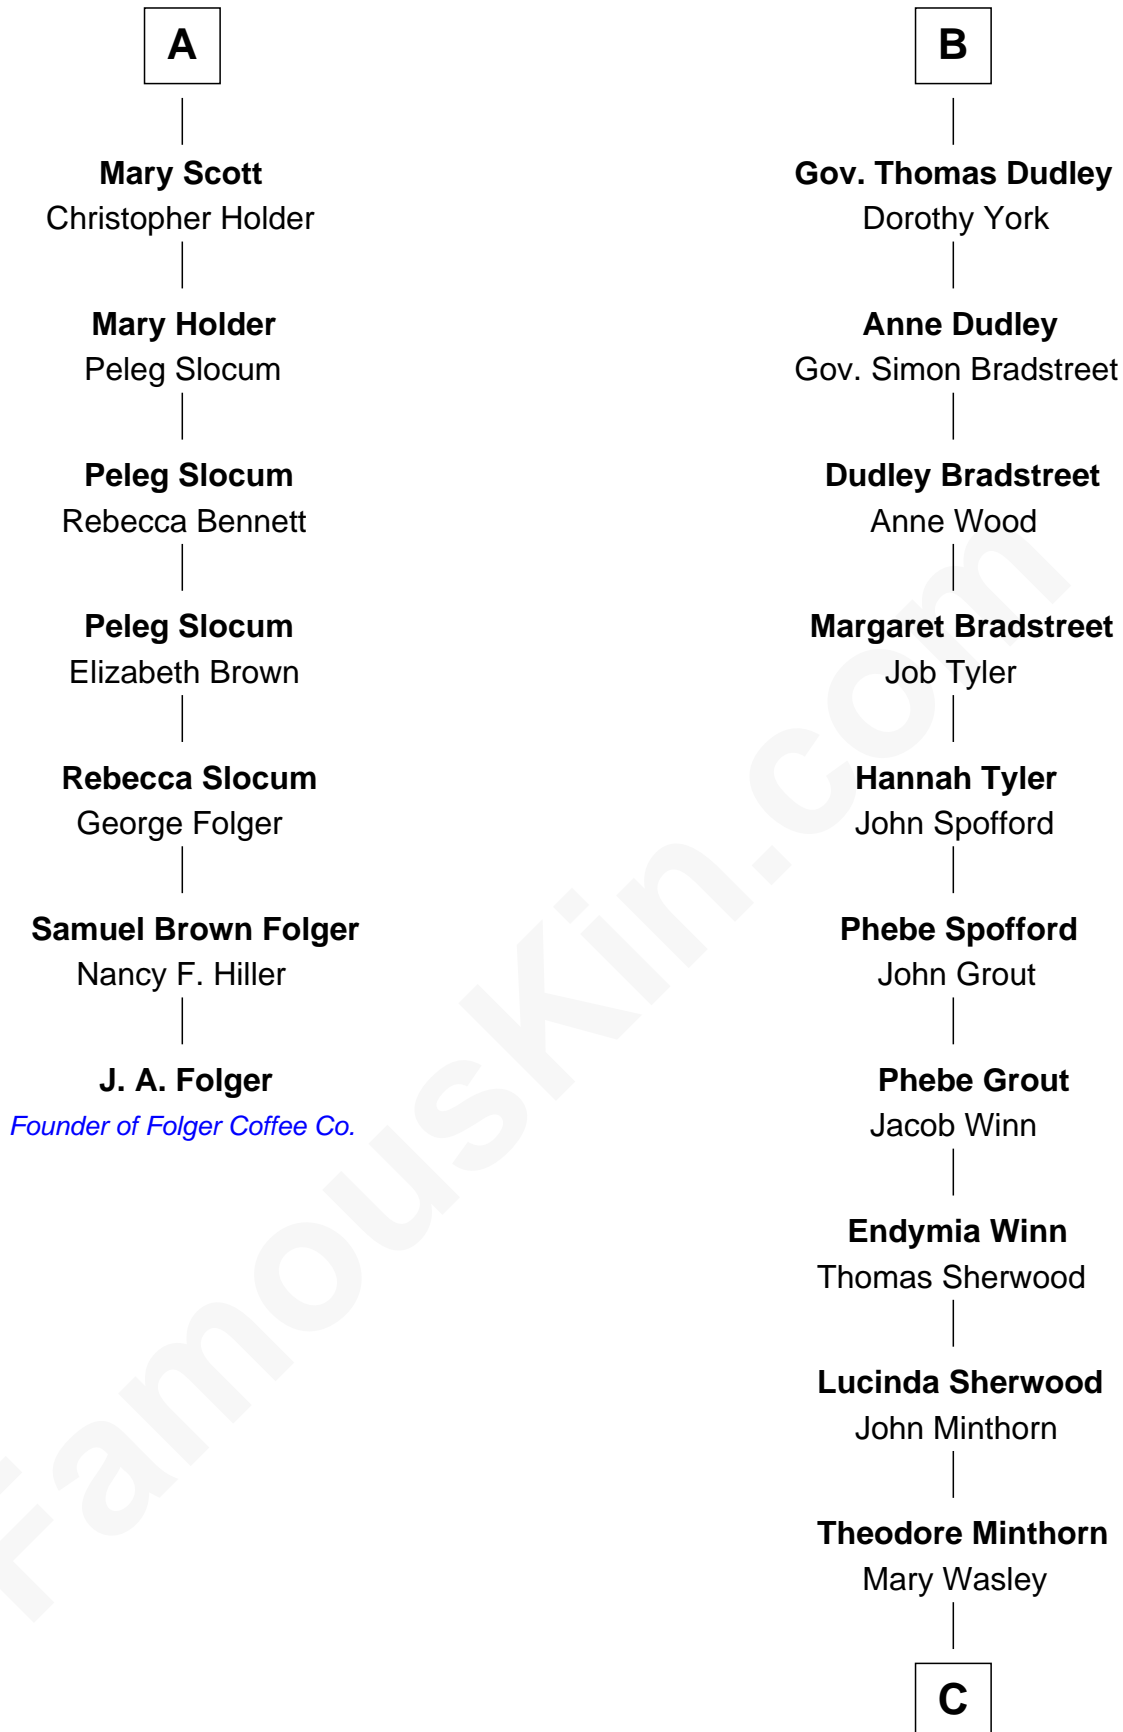

FamousKin.com Relationship Chart of

J. A. Folger

Founder of Folger Coffee Company

13th cousin 5 times removed of

Herbert Hoover

31st U.S. President

Sir Walter Blount

Sancha de Ayala

C

Hulda Randall Minthorn

Jessie Clark Hoover

Herbert Hoover

31st U.S. President

FamousKin.com