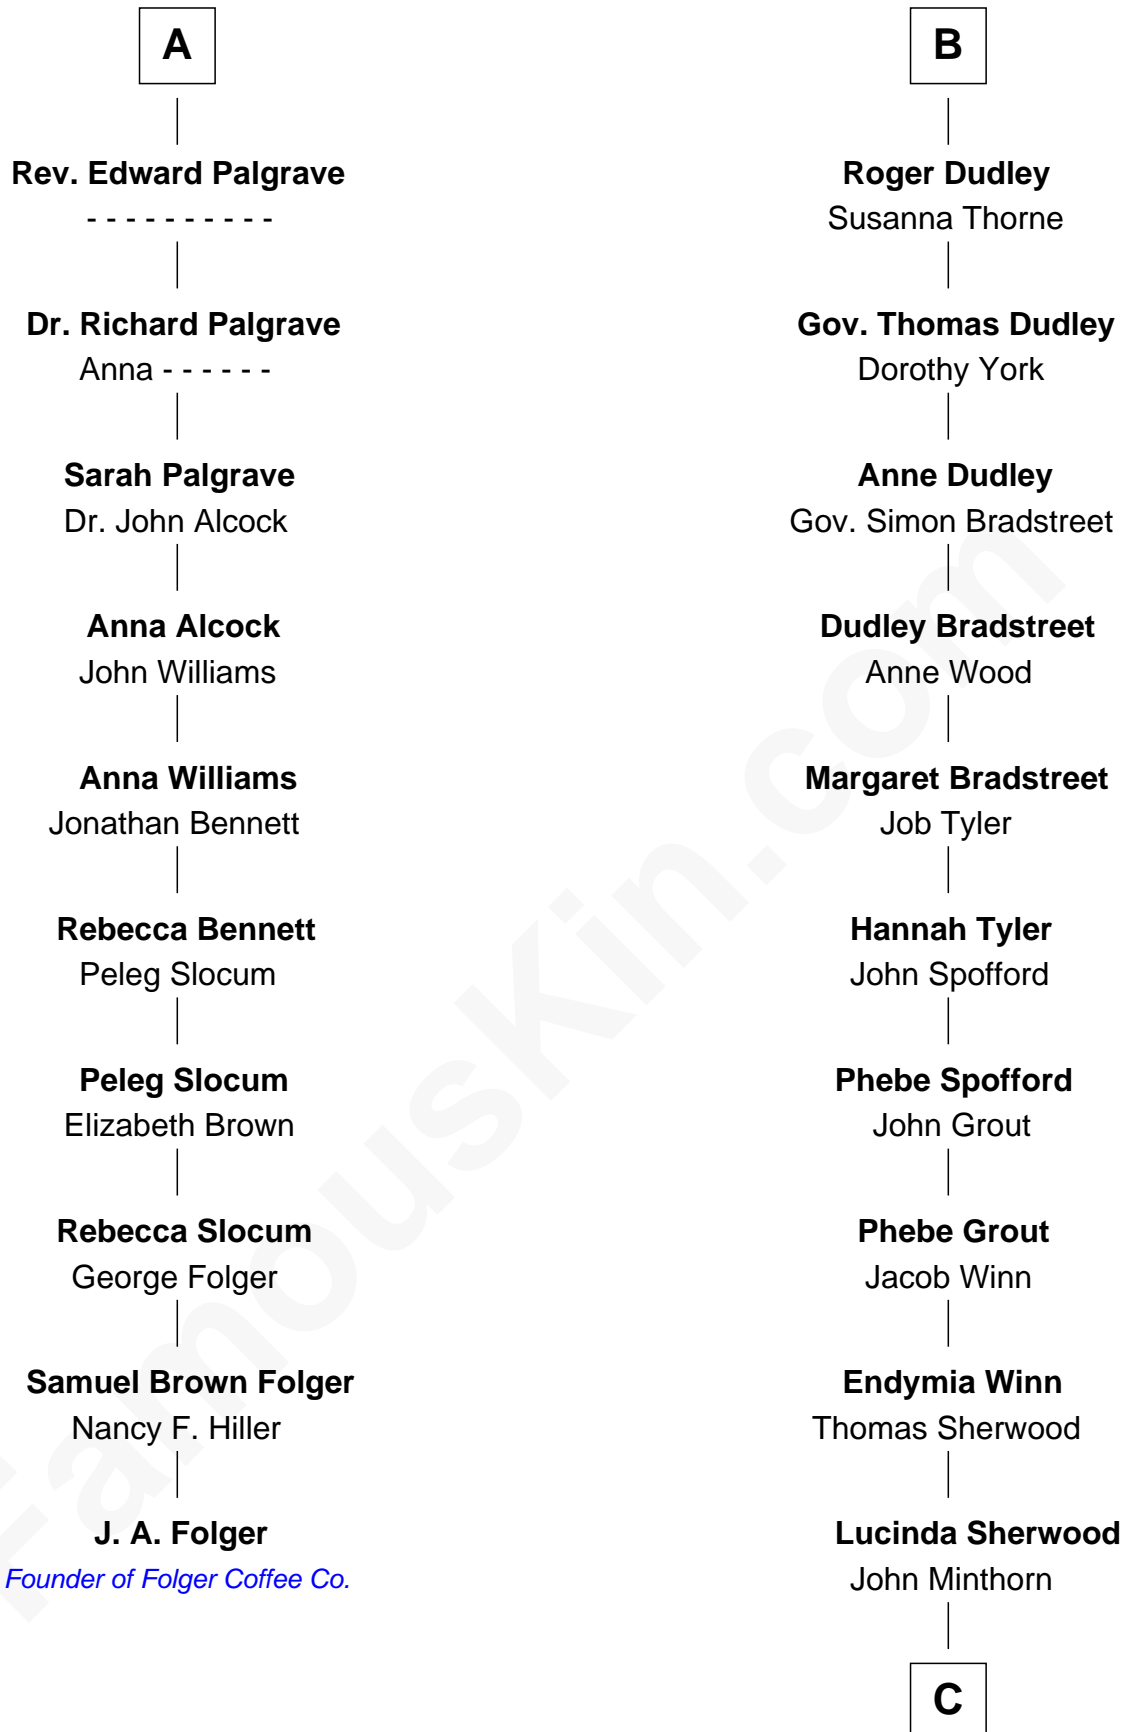

FamousKin.com Relationship Chart of

J. A. Folger

Founder of Folger Coffee Company

16th cousin 3 times removed of

Herbert Hoover

31st U.S. President

Richard Fitzalan
Eleanor Plantagenet

C

Theodore Minthorn

Mary Wasley

Hulda Randall Minthorn

Jessie Clark Hoover

Herbert Hoover

31st U.S. President

FamousKin.com