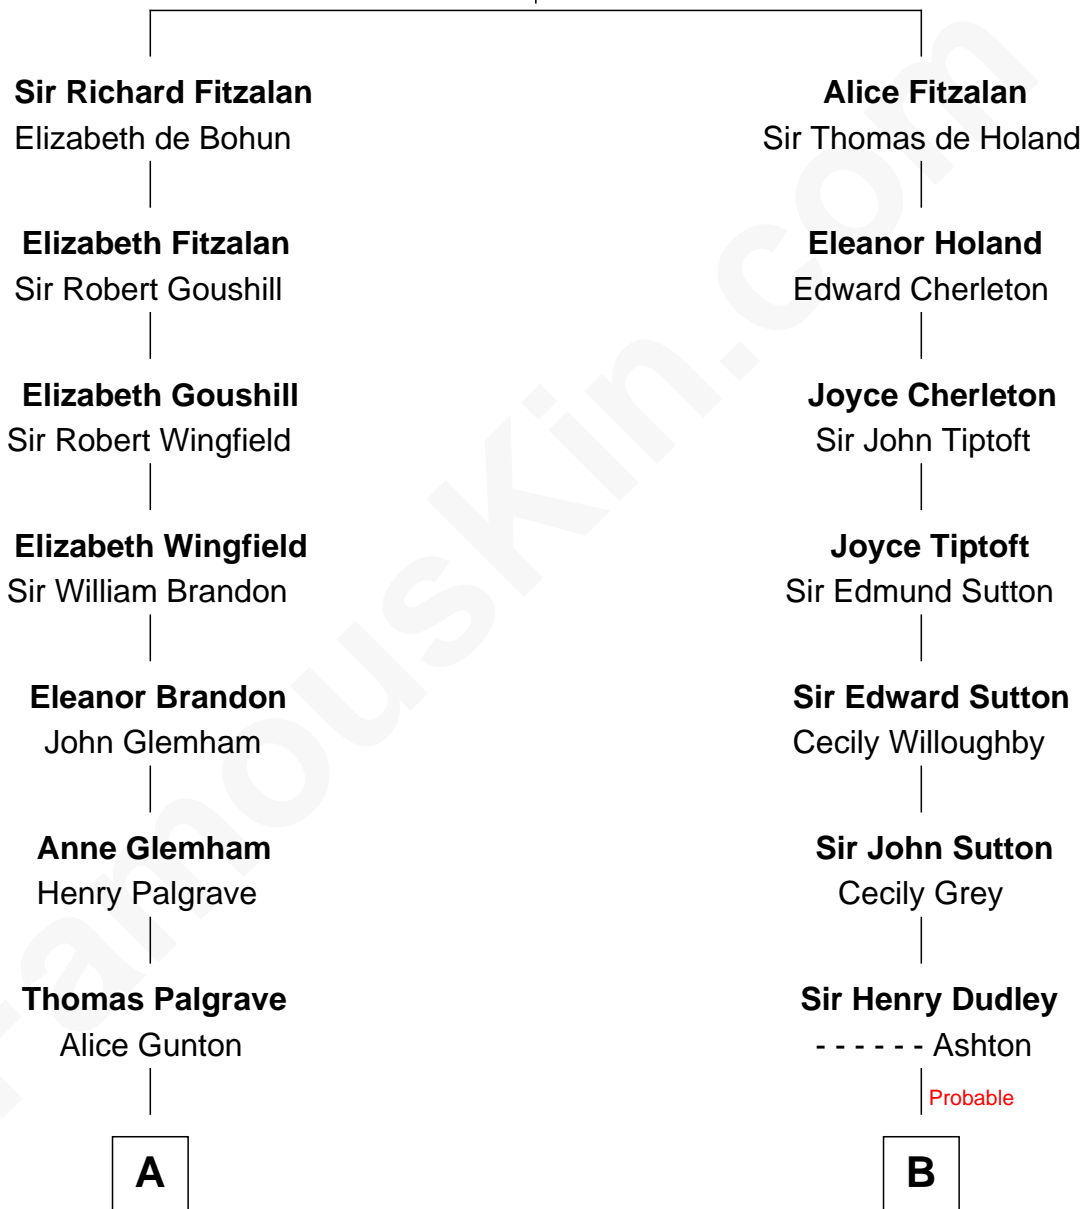

FamousKin.com Relationship Chart of

J. A. Folger

Founder of Folger Coffee Company

16th cousin 3 times removed of

Herbert Hoover

31st U.S. President

Richard Fitzalan
Eleanor Plantagenet

C

Theodore Minthorn

Mary Wasley

Hulda Randall Minthorn

Jessie Clark Hoover

Herbert Hoover

31st U.S. President

FamousKin.com