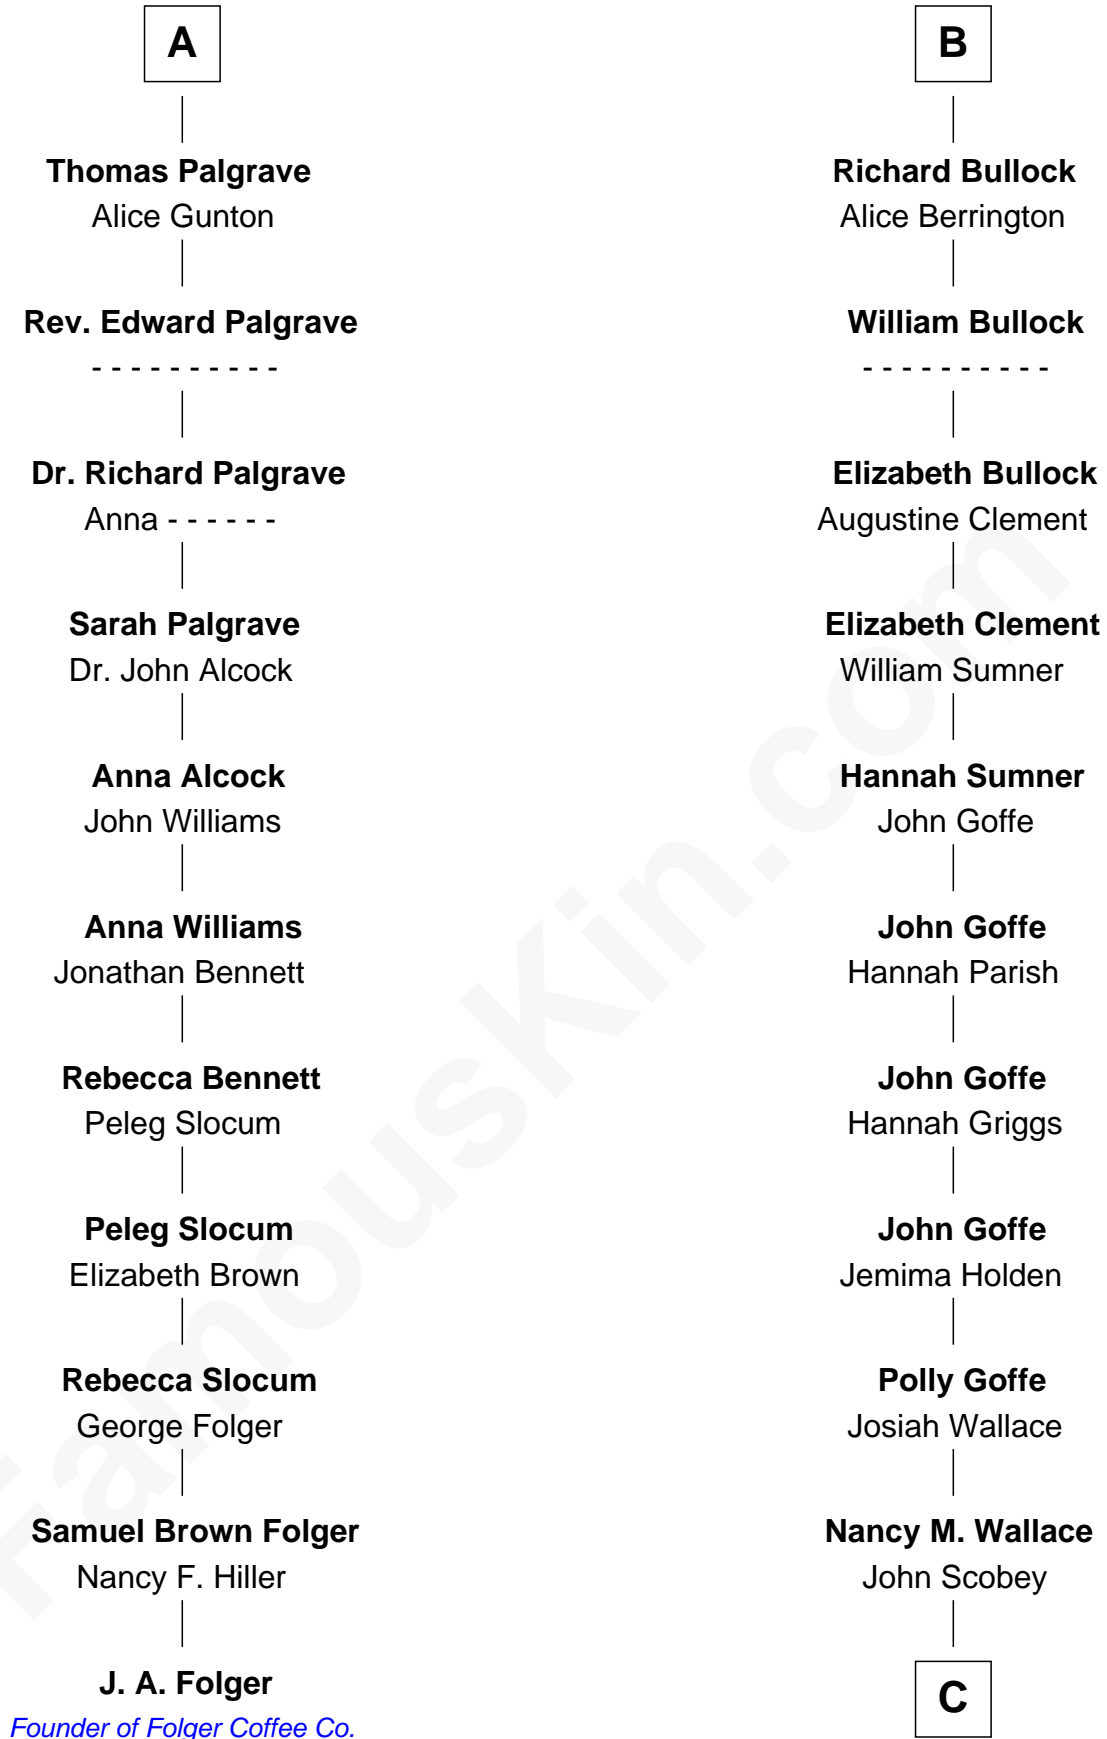

FamousKin.com Relationship Chart of

J. A. Folger

Founder of Folger Coffee Company

17th cousin 2 times removed of

Lou (Henry) Hoover

First Lady of President Herbert Hoover

Bartholomew de Badlesmere

Margaret de Clare

Elizabeth de Badlesmere

Sir William de Bohun

Elizabeth de Bohun

Sir Richard Fitzalan

Elizabeth Fitzalan

Sir Robert Goushill

Elizabeth Goushill

Sir Robert Wingfield

John de Vere

Aubrey de Vere

Alice FitzWalter

Sir Richard de Vere

Alice Sergeaux

Sir John de Vere

Elizabeth Howard

Joan de Vere

Sir William Norreys

Margaret Norreys

Gilbert Bullock

Thomas Bullock

Alice Kingsmill

B

C

Philomelia Sophia Scobey