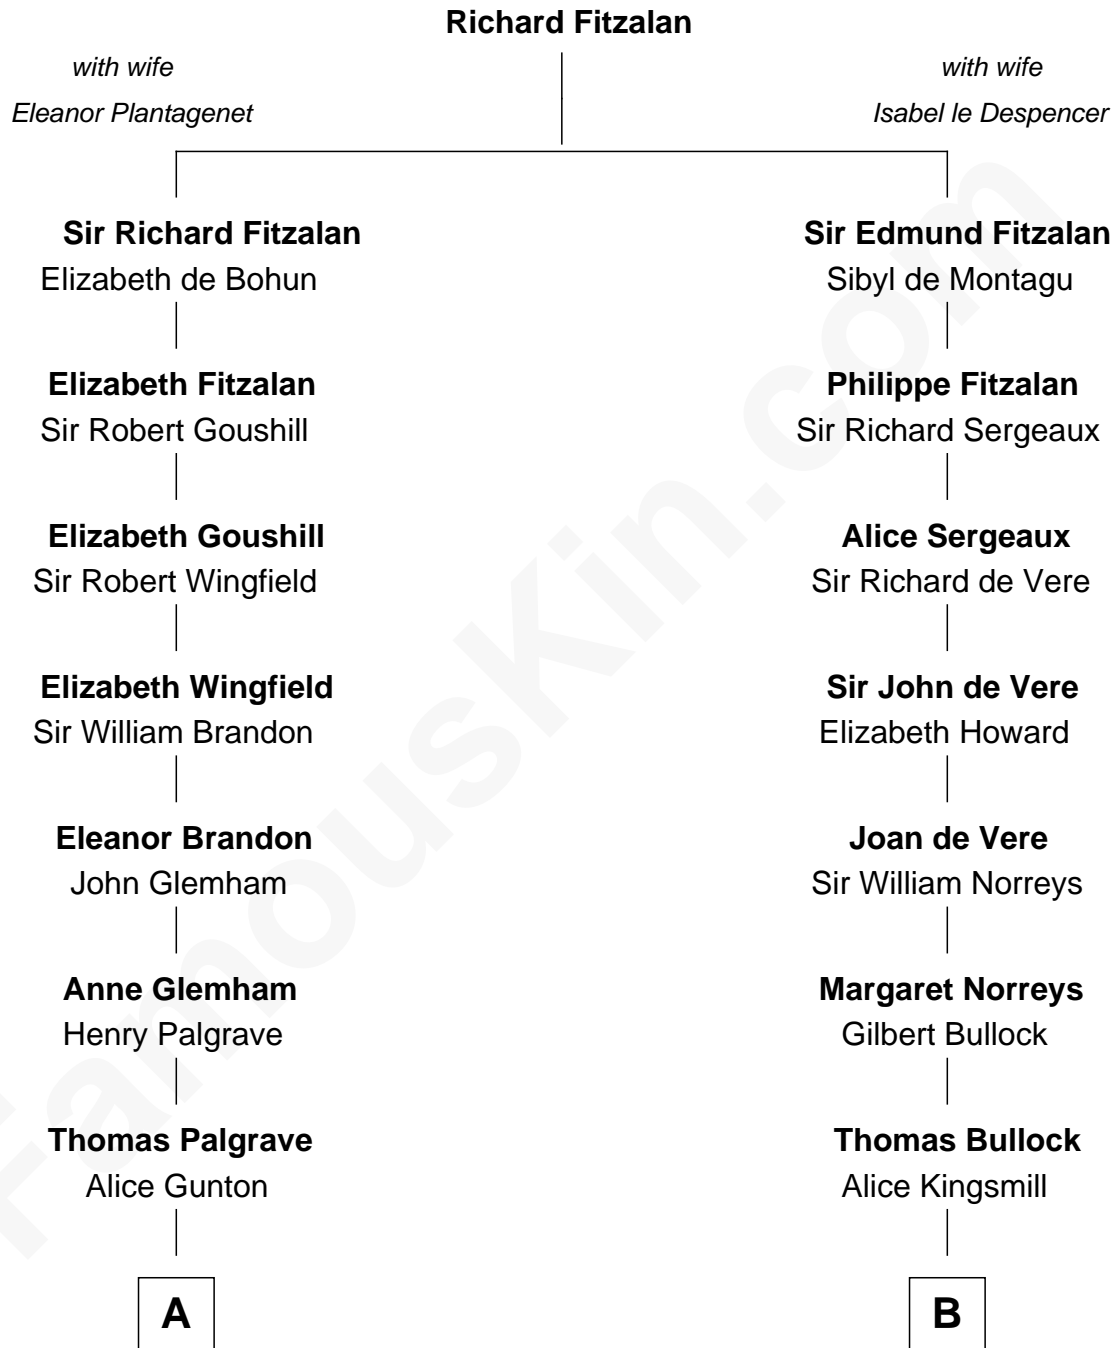

# FamousKin.com Relationship Chart of

**J. A. Folger**

*Founder of Folger Coffee Company*

**16th cousin 3 times removed of**

**Lou (Henry) Hoover**

*First Lady of President Herbert Hoover*

**C**

**Philomelia Sophia Scobey**

Phineas Weed

**Florence Ida Weed**

Charles Delano Henry

**Lou (Henry) Hoover**

*First Lady of Herbert Hoover*

FamousKin.com