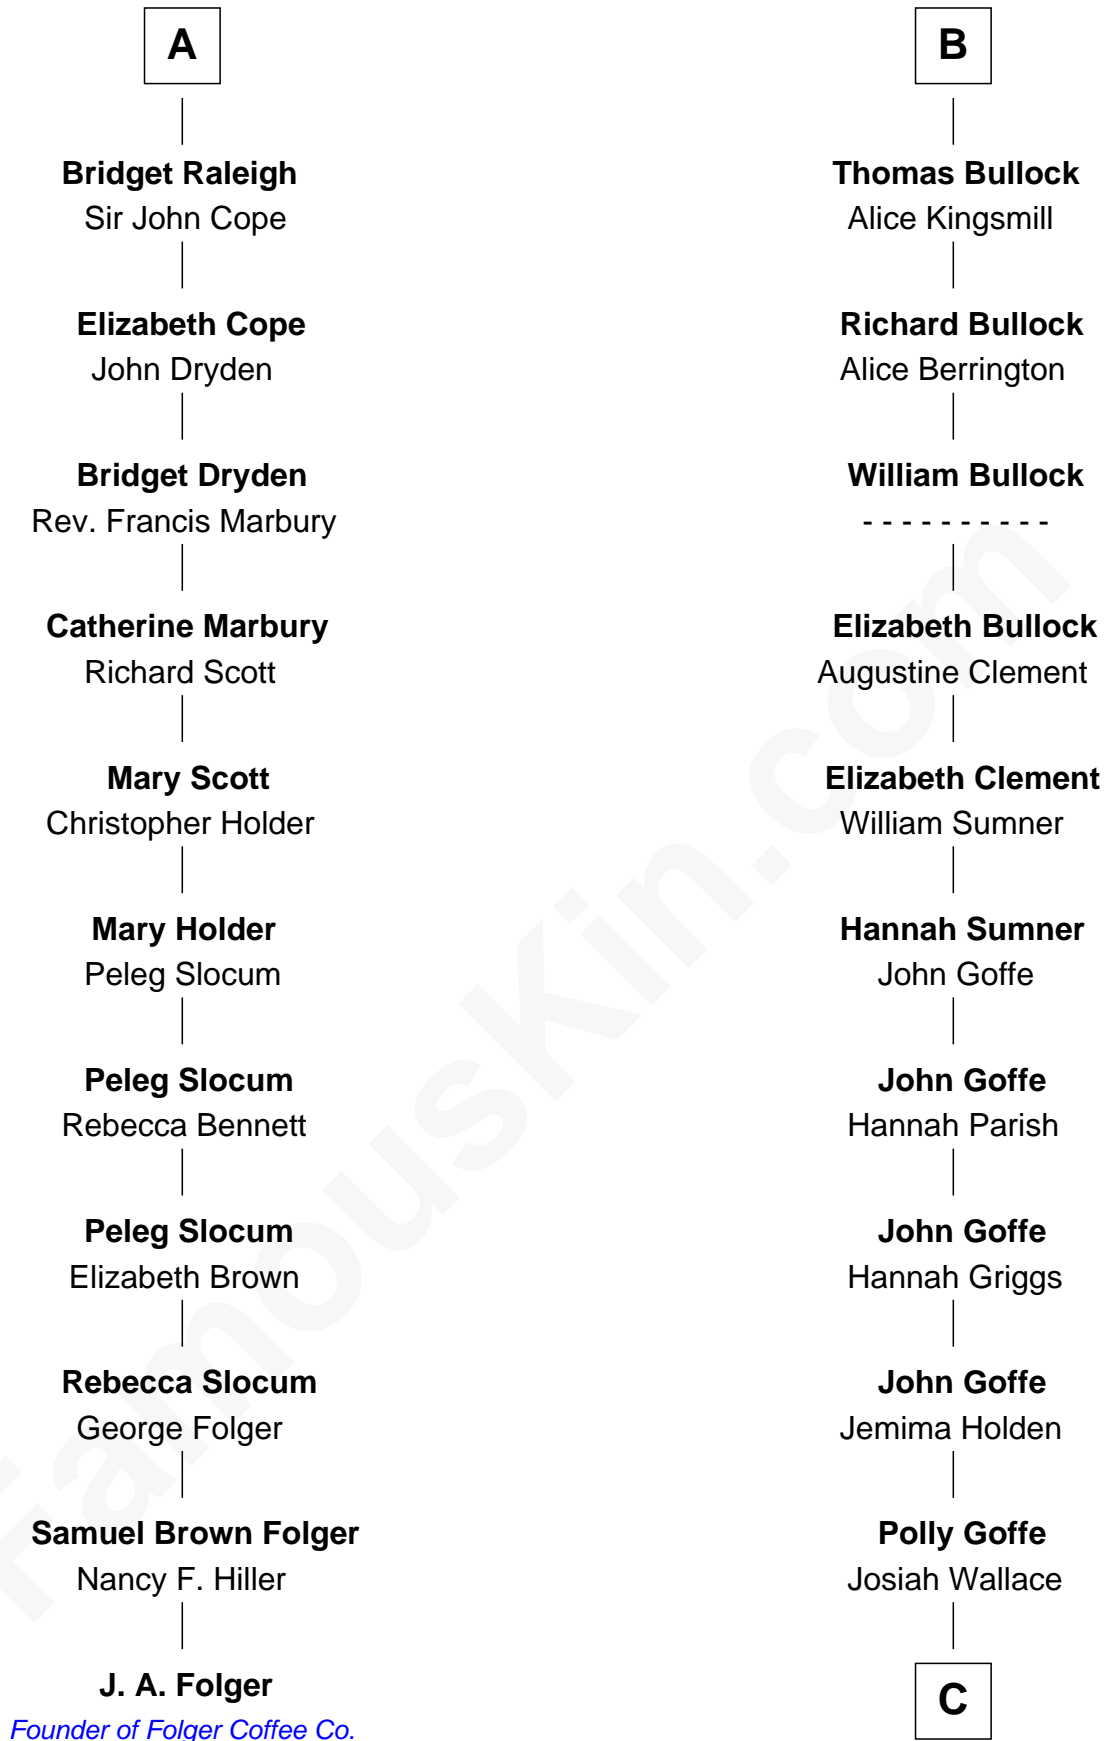

FamousKin.com Relationship Chart of

J. A. Folger

Founder of Folger Coffee Company

17th cousin 3 times removed of

Lou (Henry) Hoover

First Lady of President Herbert Hoover

C

Nancy M. Wallace

John Scobey

Philomelia Sophia Scobey

Phineas Weed

Florence Ida Weed

Charles Delano Henry

Lou (Henry) Hoover

First Lady of Herbert Hoover

FamousKin.com