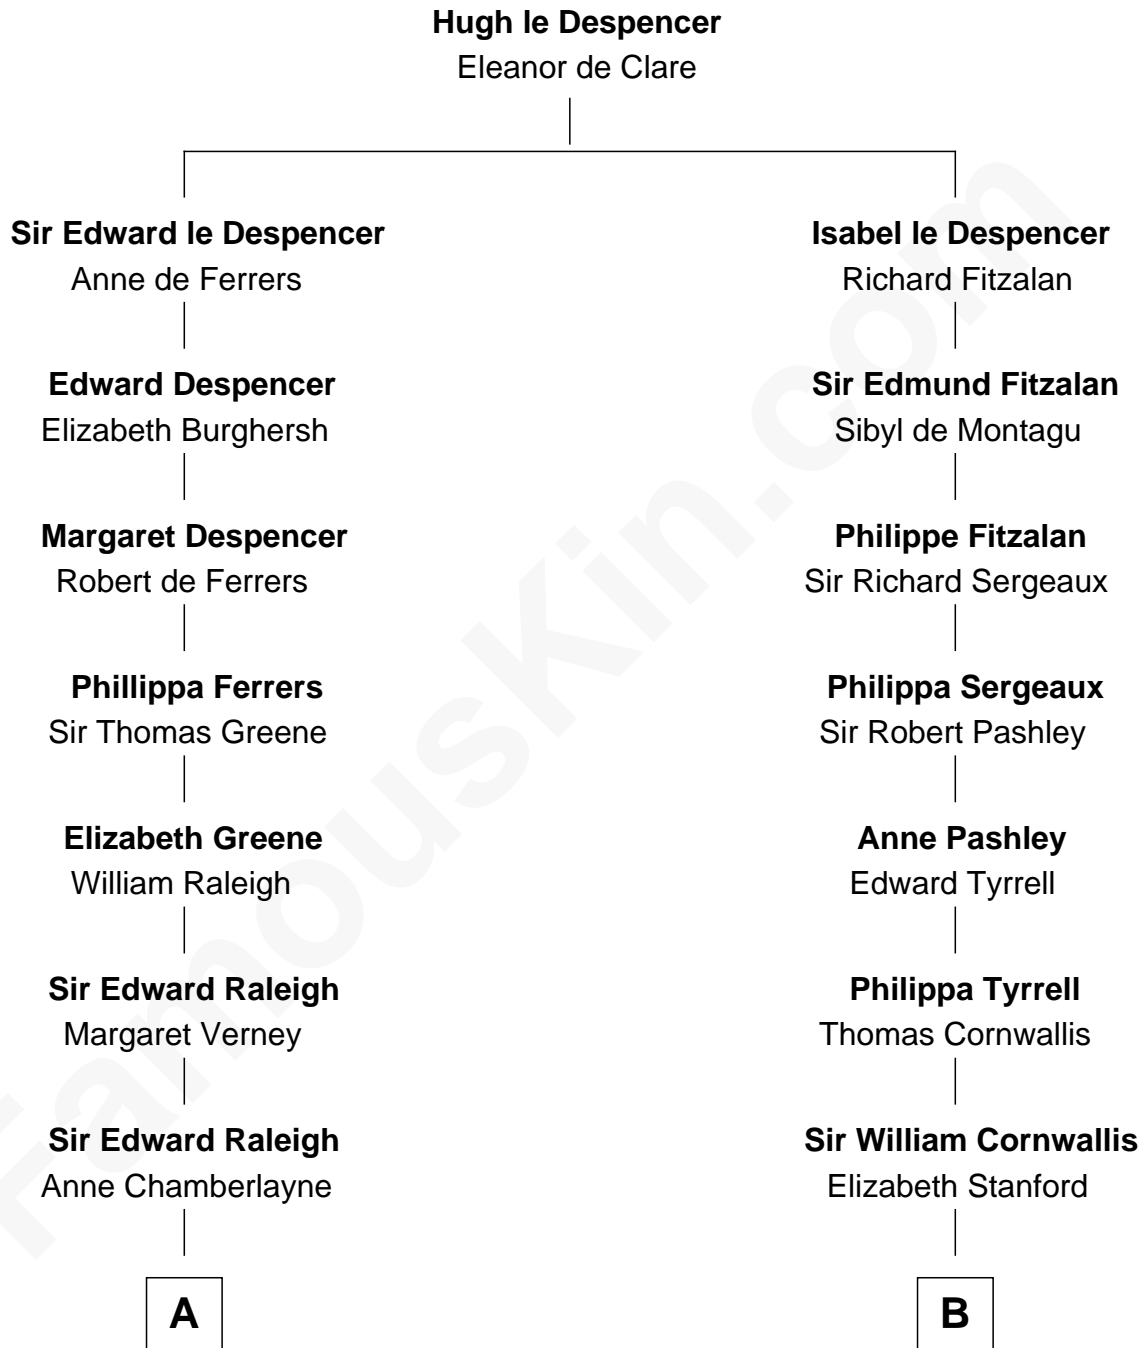

FamousKin.com

Relationship Chart of

J. A. Folger

Founder of Folger Coffee Company

17th cousin 2 times removed of

Ellen Louise (Axson) Wilson

First Lady of President Woodrow Wilson