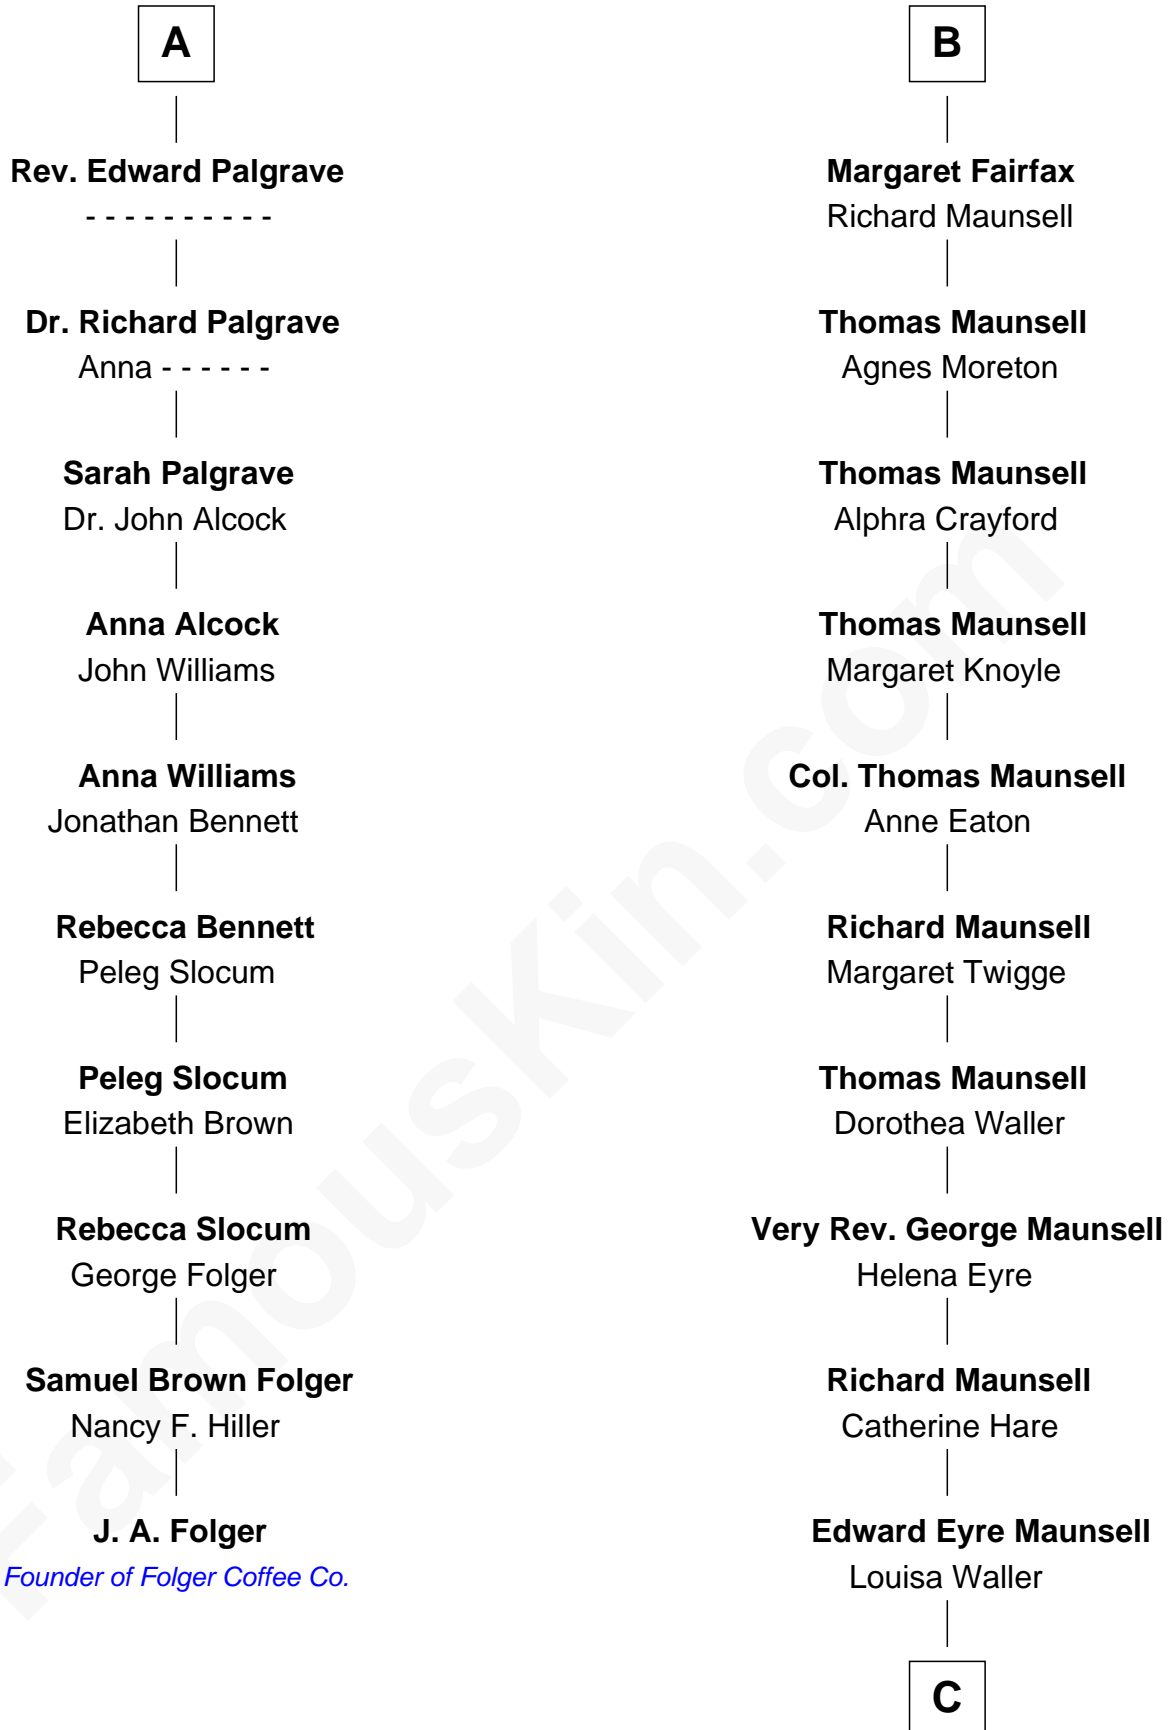

FamousKin.com Relationship Chart of

J. A. Folger

Founder of Folger Coffee Company

16th cousin 5 times removed of

Phoebe Waller-Bridge

Theatre, TV and Movie Actress

Elizabeth de Badlesmere

with husband
Sir William de Bohun

Sir Henry Percy

Eleanor Poynings

Margaret Percy

Sir William Gascoigne

Agnes Gascoigne

Sir Thomas Fairfax

B

C