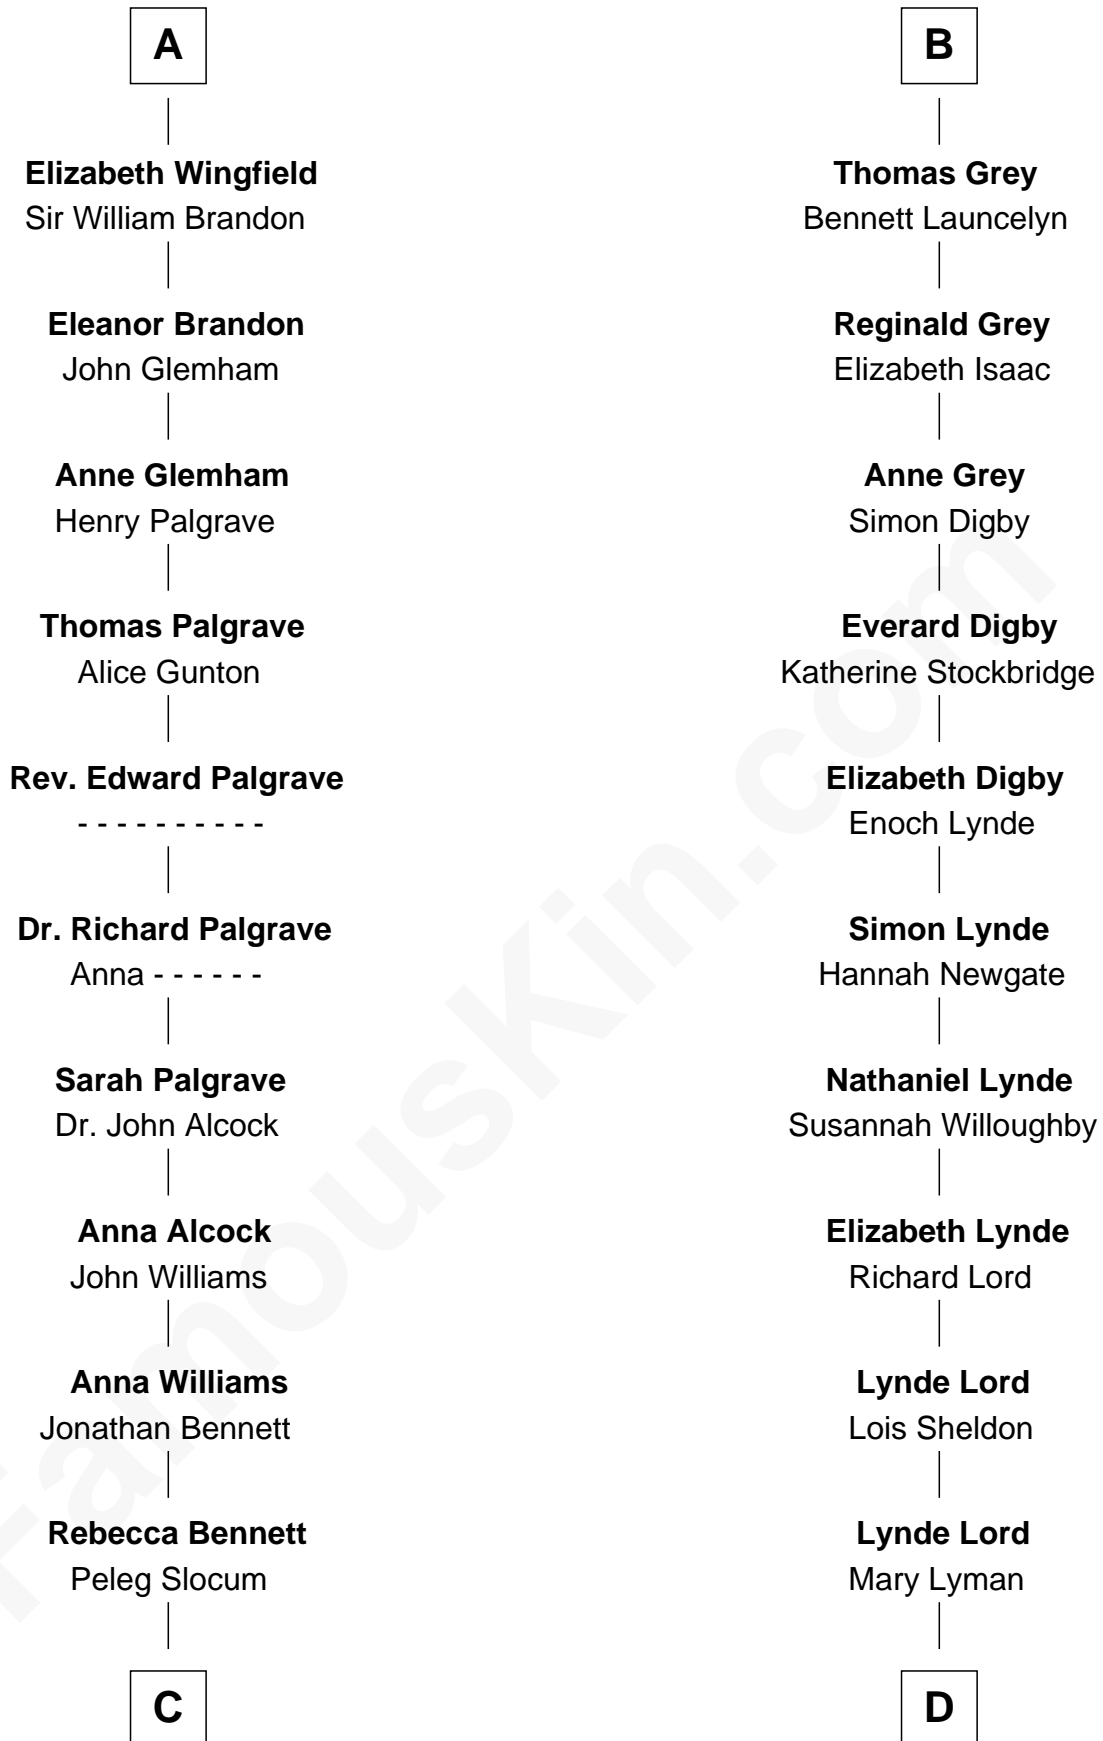

FamousKin.com Relationship Chart of

J. A. Folger

Founder of Folger Coffee Company

19th cousin 1 time removed of

J.P. Morgan

American Banker and Art Collector

Sir Humphrey de Bohun

Maud of Eu

Sir John de Verdun

Maud de Verdun

Sir John de Grey

Sir Roger de Grey

Elizabeth de Hastings

Sir Reynold de Grey

Eleanor le Strange

Sir Reynold Grey

Joan Astley

John Grey

Elizabeth - - - - -

Reginald Grey

Beatrice - - - - -

B

C

Peleg Slocum
Elizabeth Brown