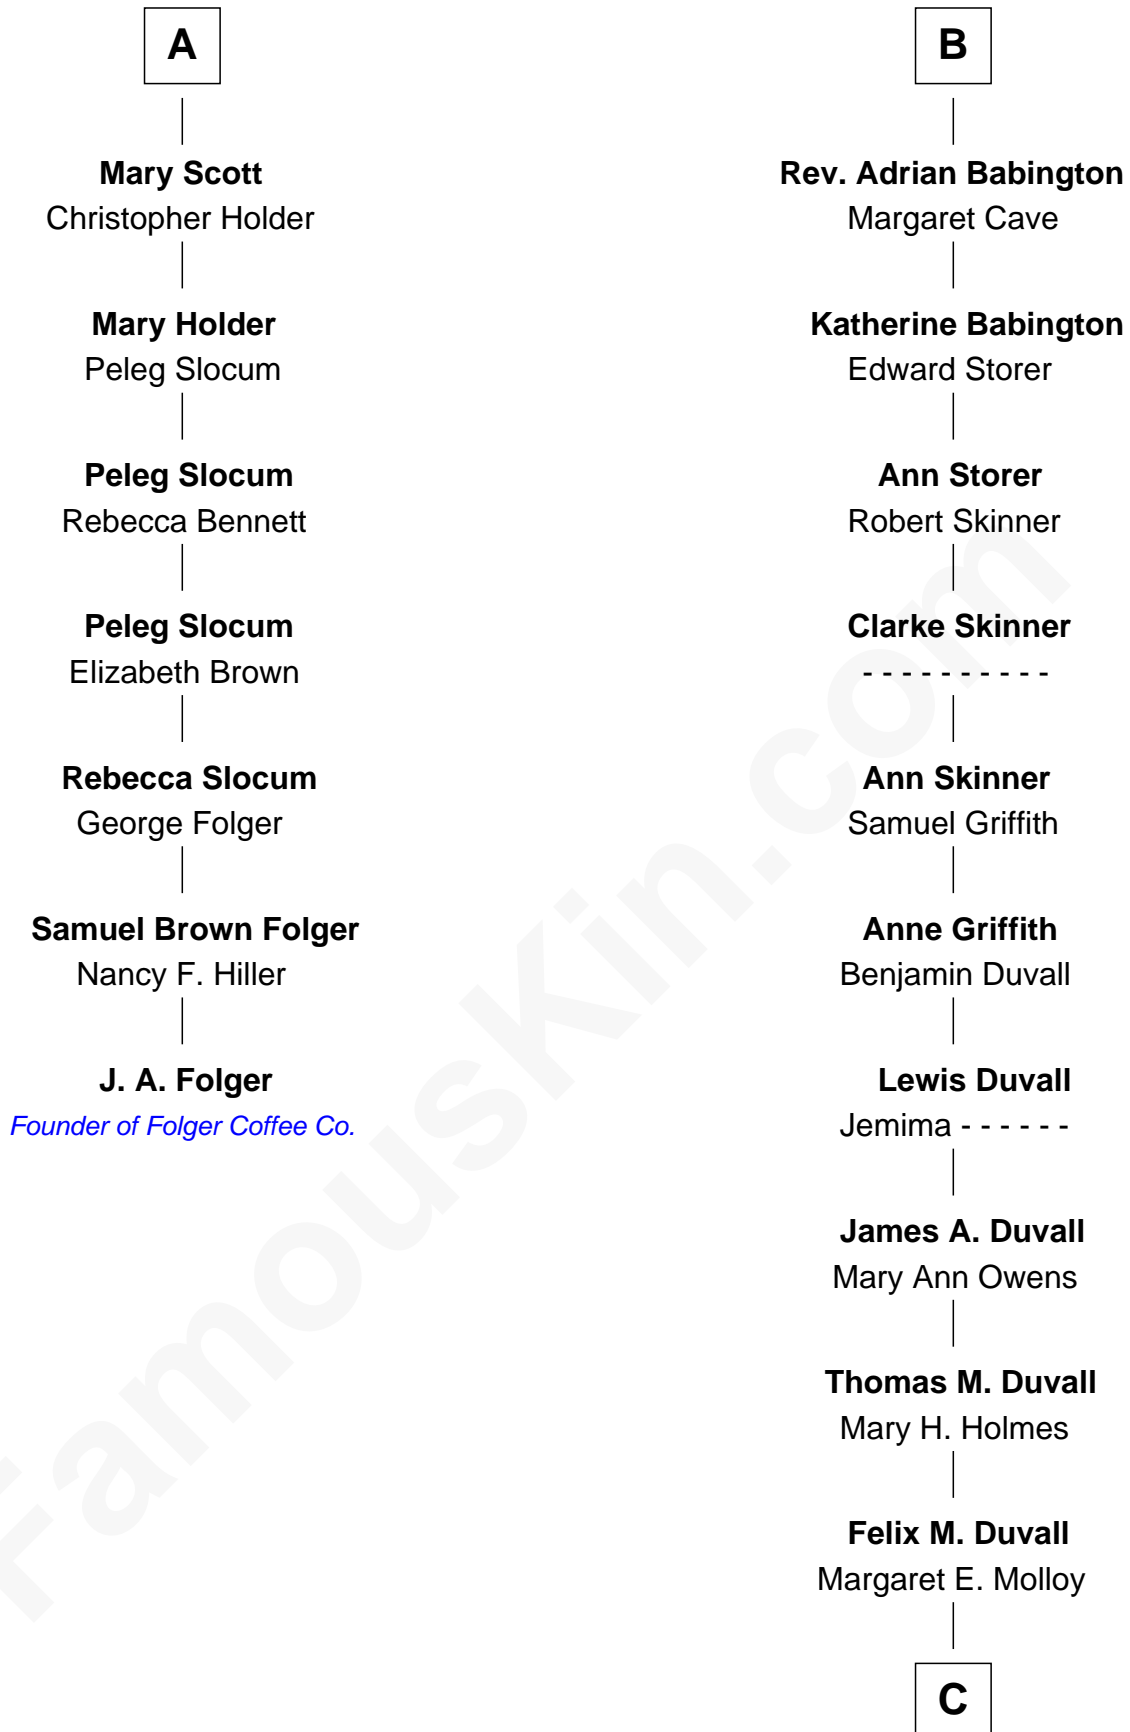

FamousKin.com Relationship Chart of

J. A. Folger

Founder of Folger Coffee Company

13th cousin 7 times removed of

John Dye

TV and Movie Actor - "Touched by an Angel"

Sir Walter Blount

Sancha de Ayala

Sir Thomas Blount

Margaret de Gresley

Sir Thomas Blount

Agnes Hawley

Anne Blount

William Marbury

Robert Marbury

Katherine Williamson

Humphrey Babington

Thomas Babington

Eleanor Humfrey

Humphrey Babington

Margaret Cave

B

C

Robert Louis Duvall