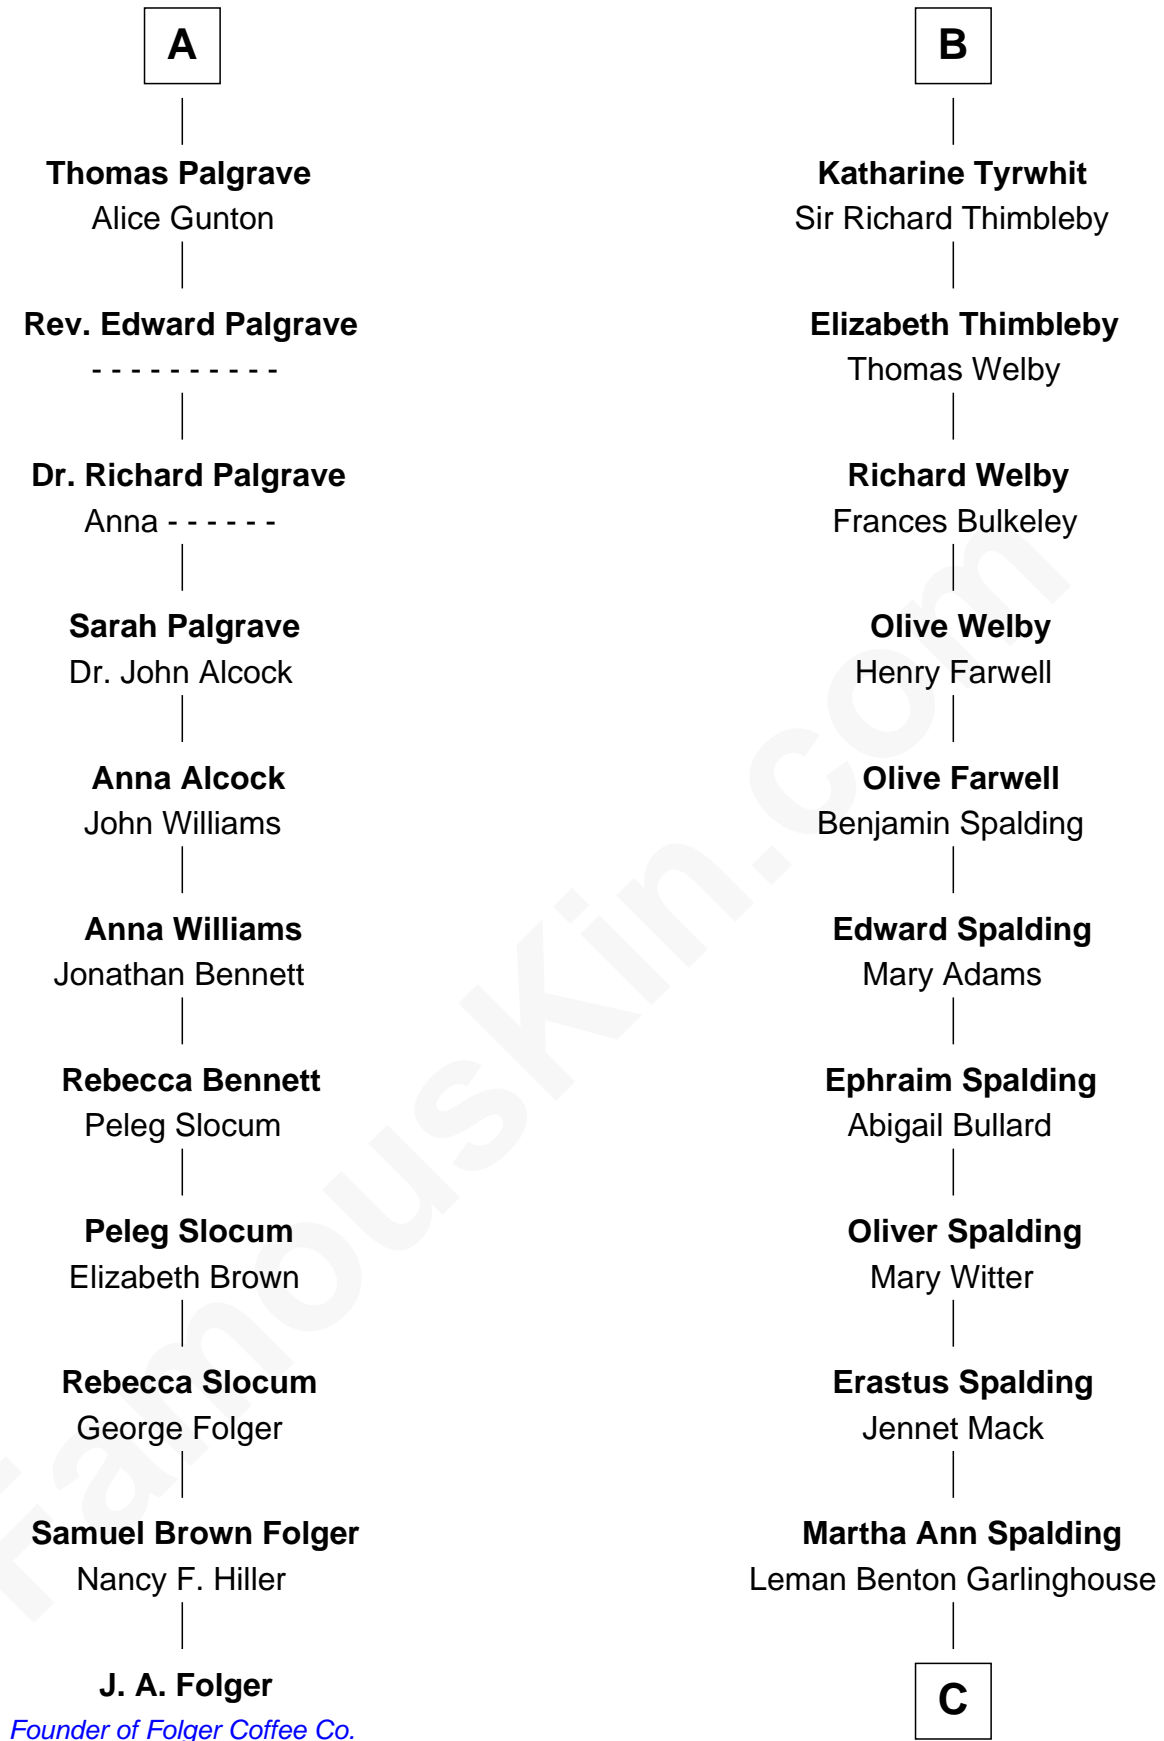

# FamousKin.com Relationship Chart of

**J. A. Folger**

*Founder of Folger Coffee Company*

17th cousin 2 times removed of

**Katharine Hepburn**

*Movie Actress*

**Bartholomew de Badlesmere**

Margaret de Clare

Sir John de Tibetot

**Sir Robert de Tibetot**

Margaret Deincourt

**Elizabeth de Tibetot**

Sir Philip le Despencer

**Margery Despencer**

Sir Roger Wentworth

**Agnes Wentworth**

Sir Robert Constable

**Anne Constable**

William Tyrwhit

**Sir Robert Tyrwhit**

Maud Talboys

**B**

**C**

**Caroline Garlinghouse**  
Alfred Augustus Houghton

**Katharine Martha Houghton**  
Thomas Norval Hepburn

**Katharine Hepburn**  
*Movie Actress*

FamousKin.com