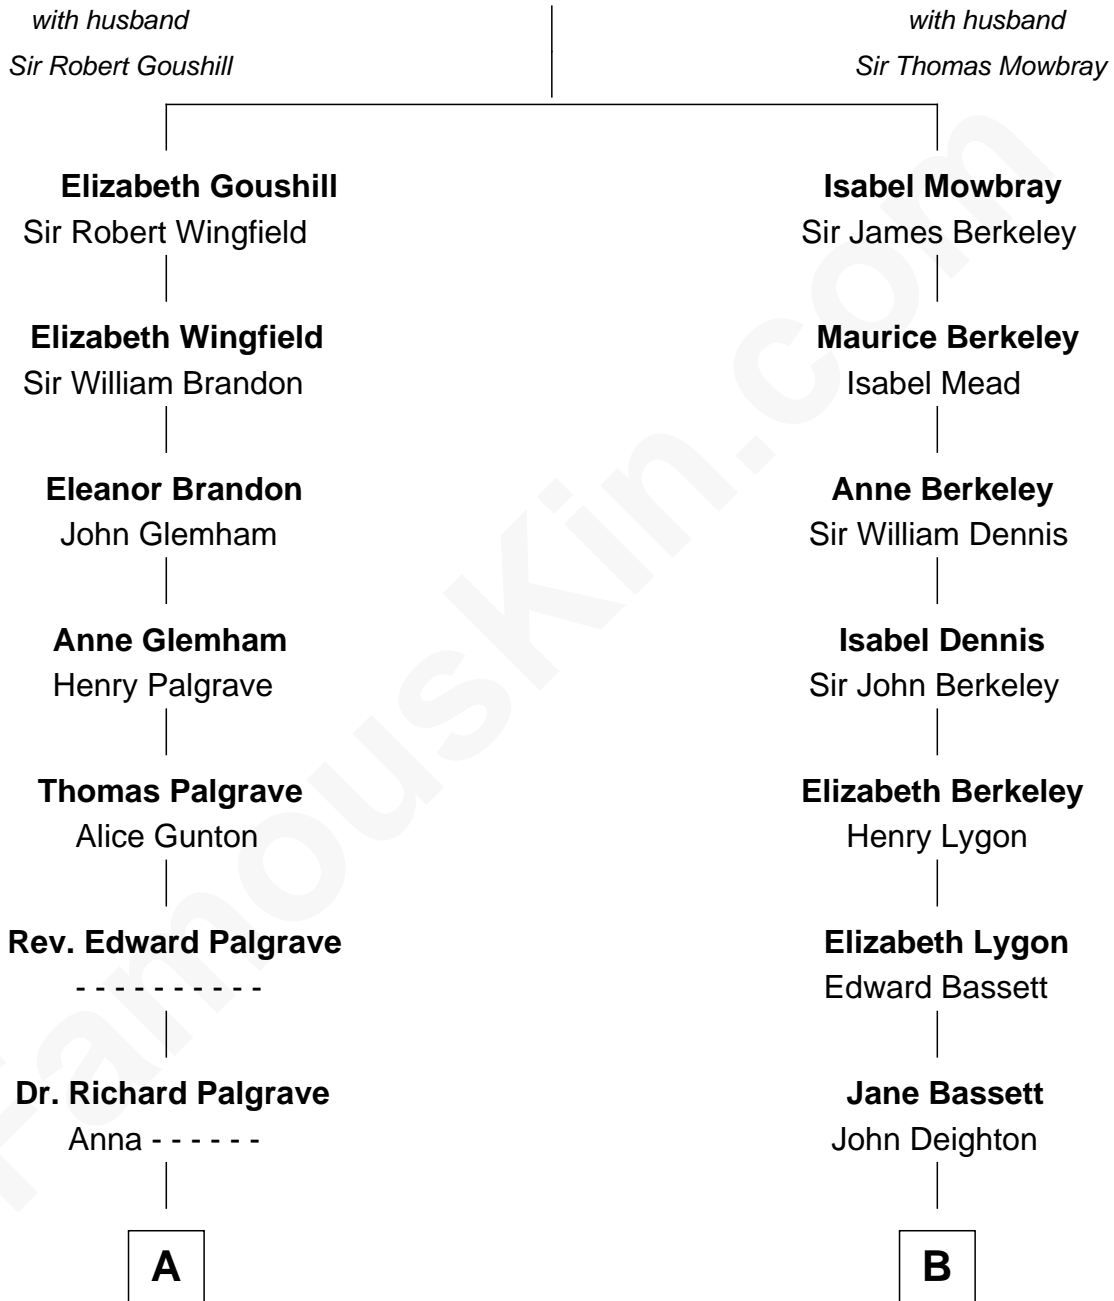

FamousKin.com Relationship Chart of

J. A. Folger

Founder of Folger Coffee Company

14th cousin 4 times removed of

Geena Davis

Movie and TV Actress

Elizabeth Fitzalan

C

Lucille Martha Cook

William Frank Davis

Geena Davis

Movie and TV Actress

FamousKin.com