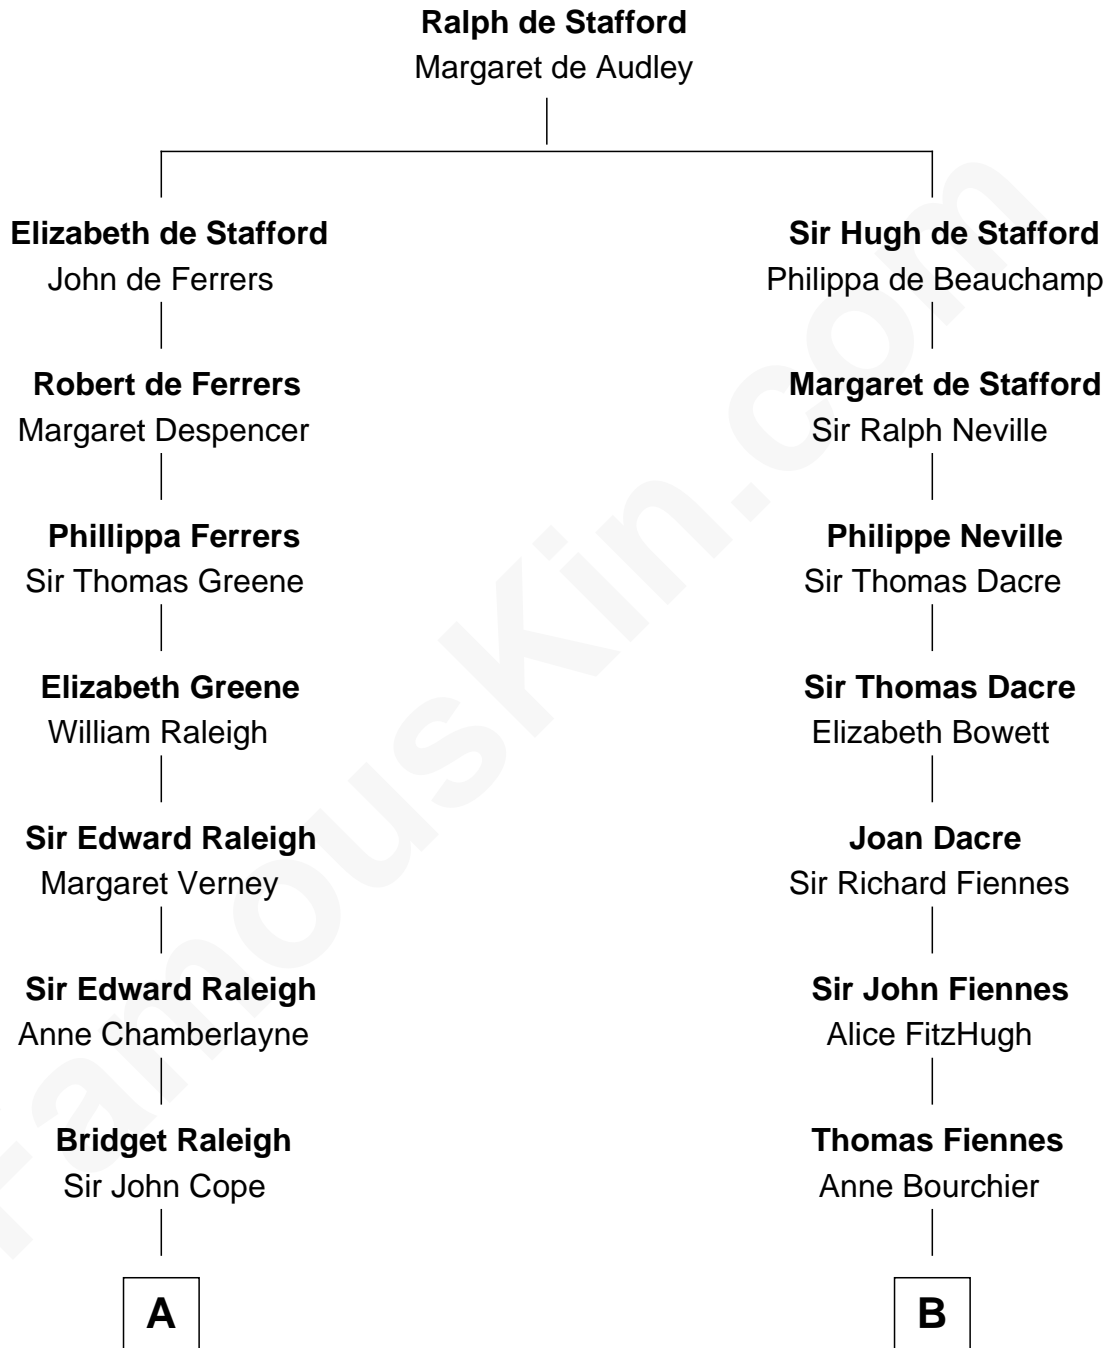

FamousKin.com Relationship Chart of

J. A. Folger

Founder of Folger Coffee Company

16th cousin 4 times removed of

Frank Lloyd Wright

American Architect

C

—
Martha Hubbard