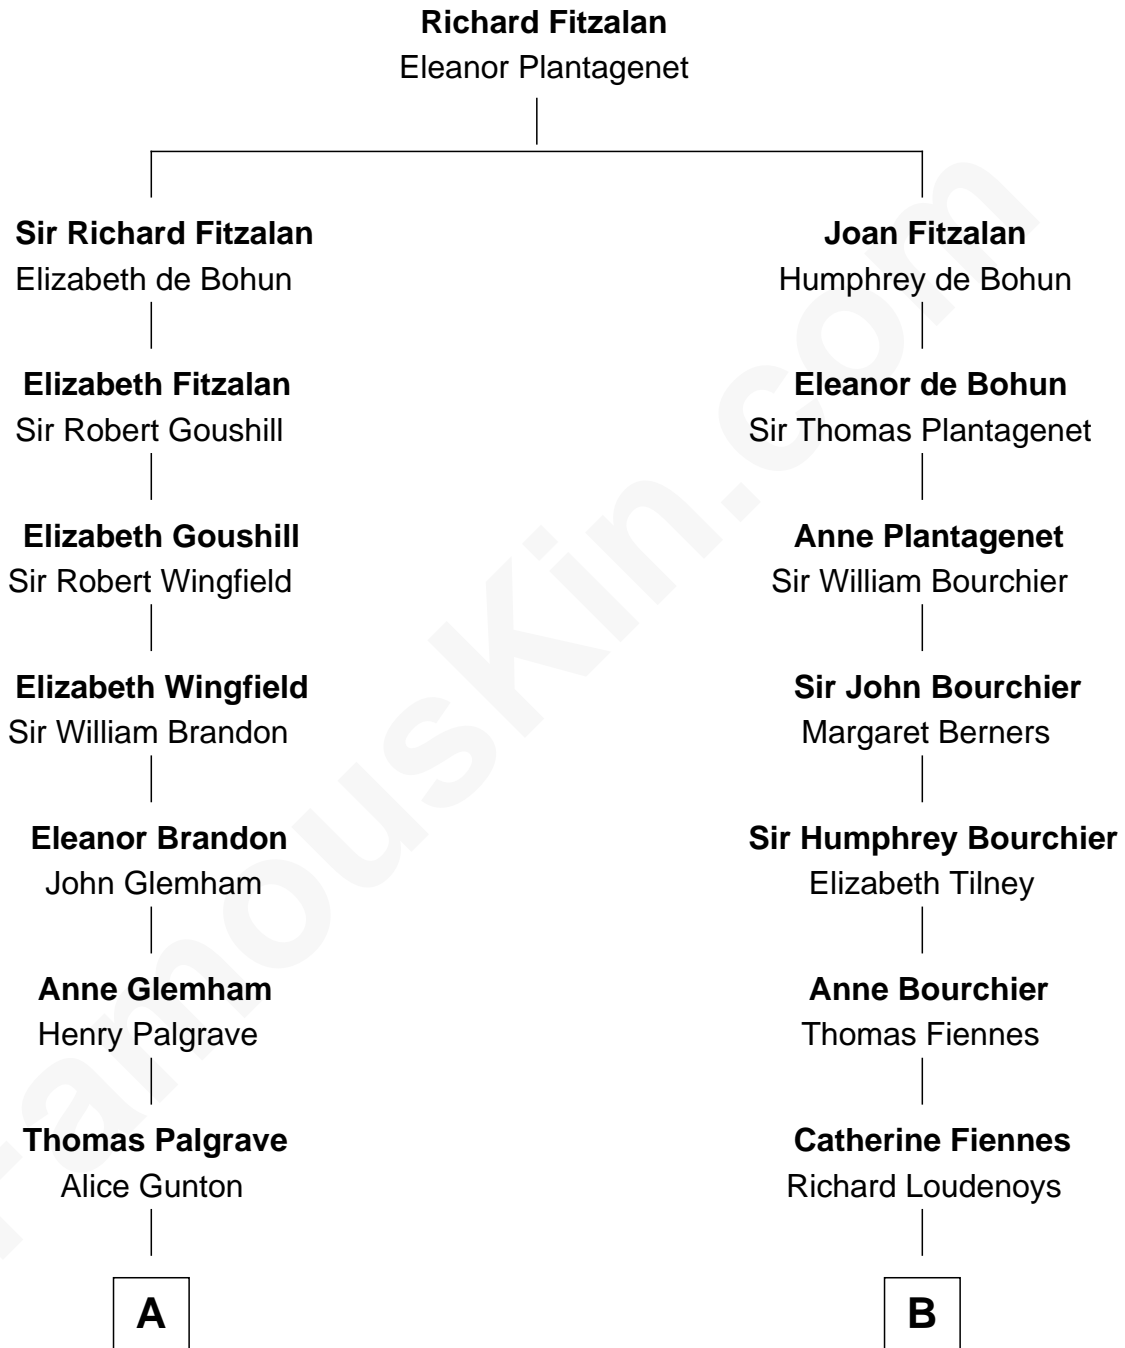

FamousKin.com Relationship Chart of

J. A. Folger

Founder of Folger Coffee Company

16th cousin 3 times removed of

Frank Lloyd Wright

American Architect

C

Rev. David Wright

Abigail Goddard

William Carey Wright

Anna Lloyd Jones

Frank Lloyd Wright

American Architect

FamousKin.com