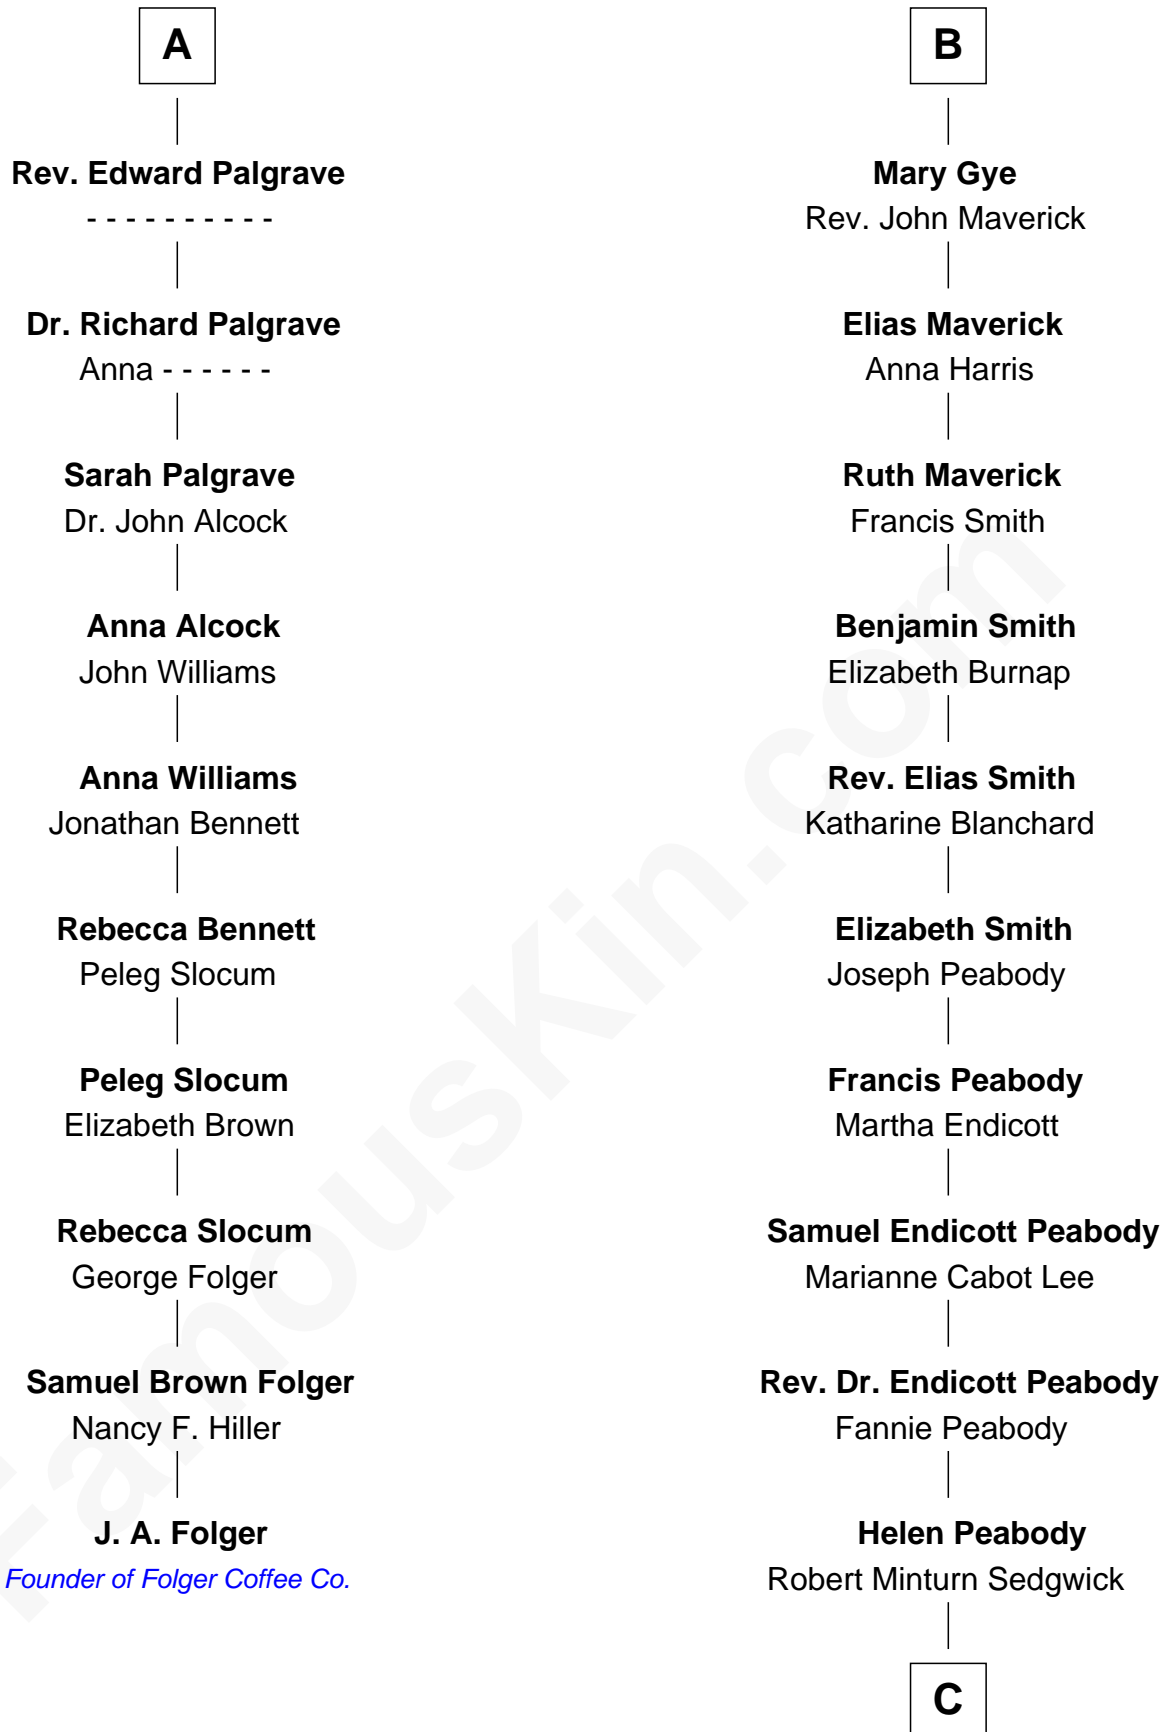

FamousKin.com Relationship Chart of

J. A. Folger

Founder of Folger Coffee Company

16th cousin 2 times removed of

Kyra Sedgwick

TV and Movie Actress

C

Henry Dwight Sedgwick

Patricia Ann Rosenwald

Kyra Sedgwick

TV and Movie Actress

FamousKin.com