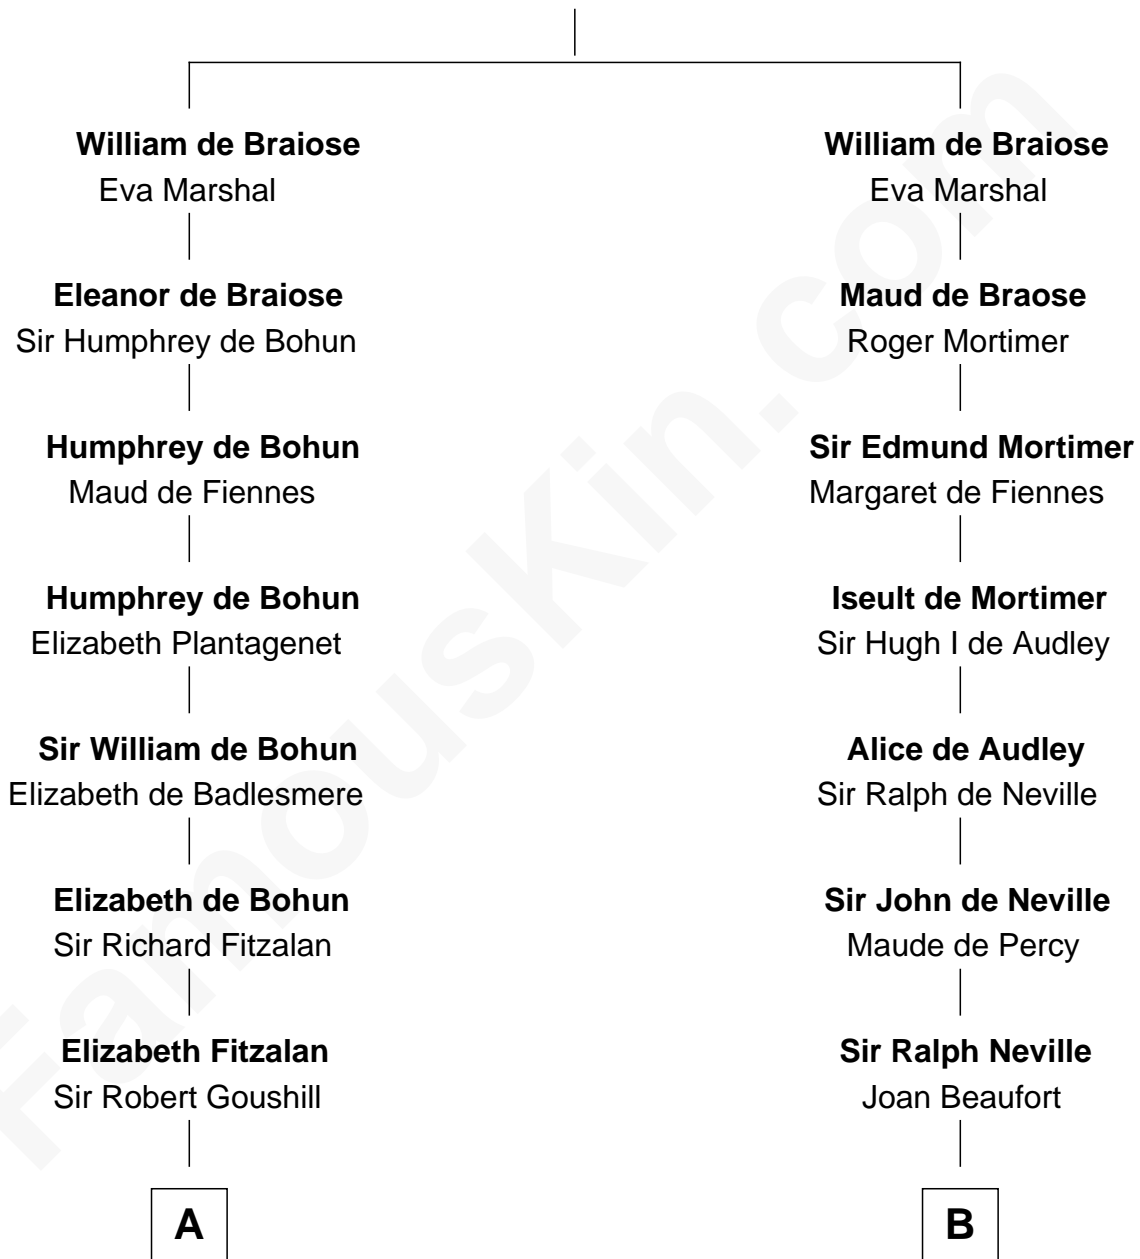

FamousKin.com Relationship Chart of

J. A. Folger

Founder of Folger Coffee Company

19th cousin 2 times removed of

Fletcher Christian

Leader of the mutiny on the Bounty

Reginald de Braiose

C

Rebecca Bennett

Peleg Slocum

Peleg Slocum

Elizabeth Brown

Rebecca Slocum

George Folger

Samuel Brown Folger

Nancy F. Hiller

Leader of the mutiny on the Bounty