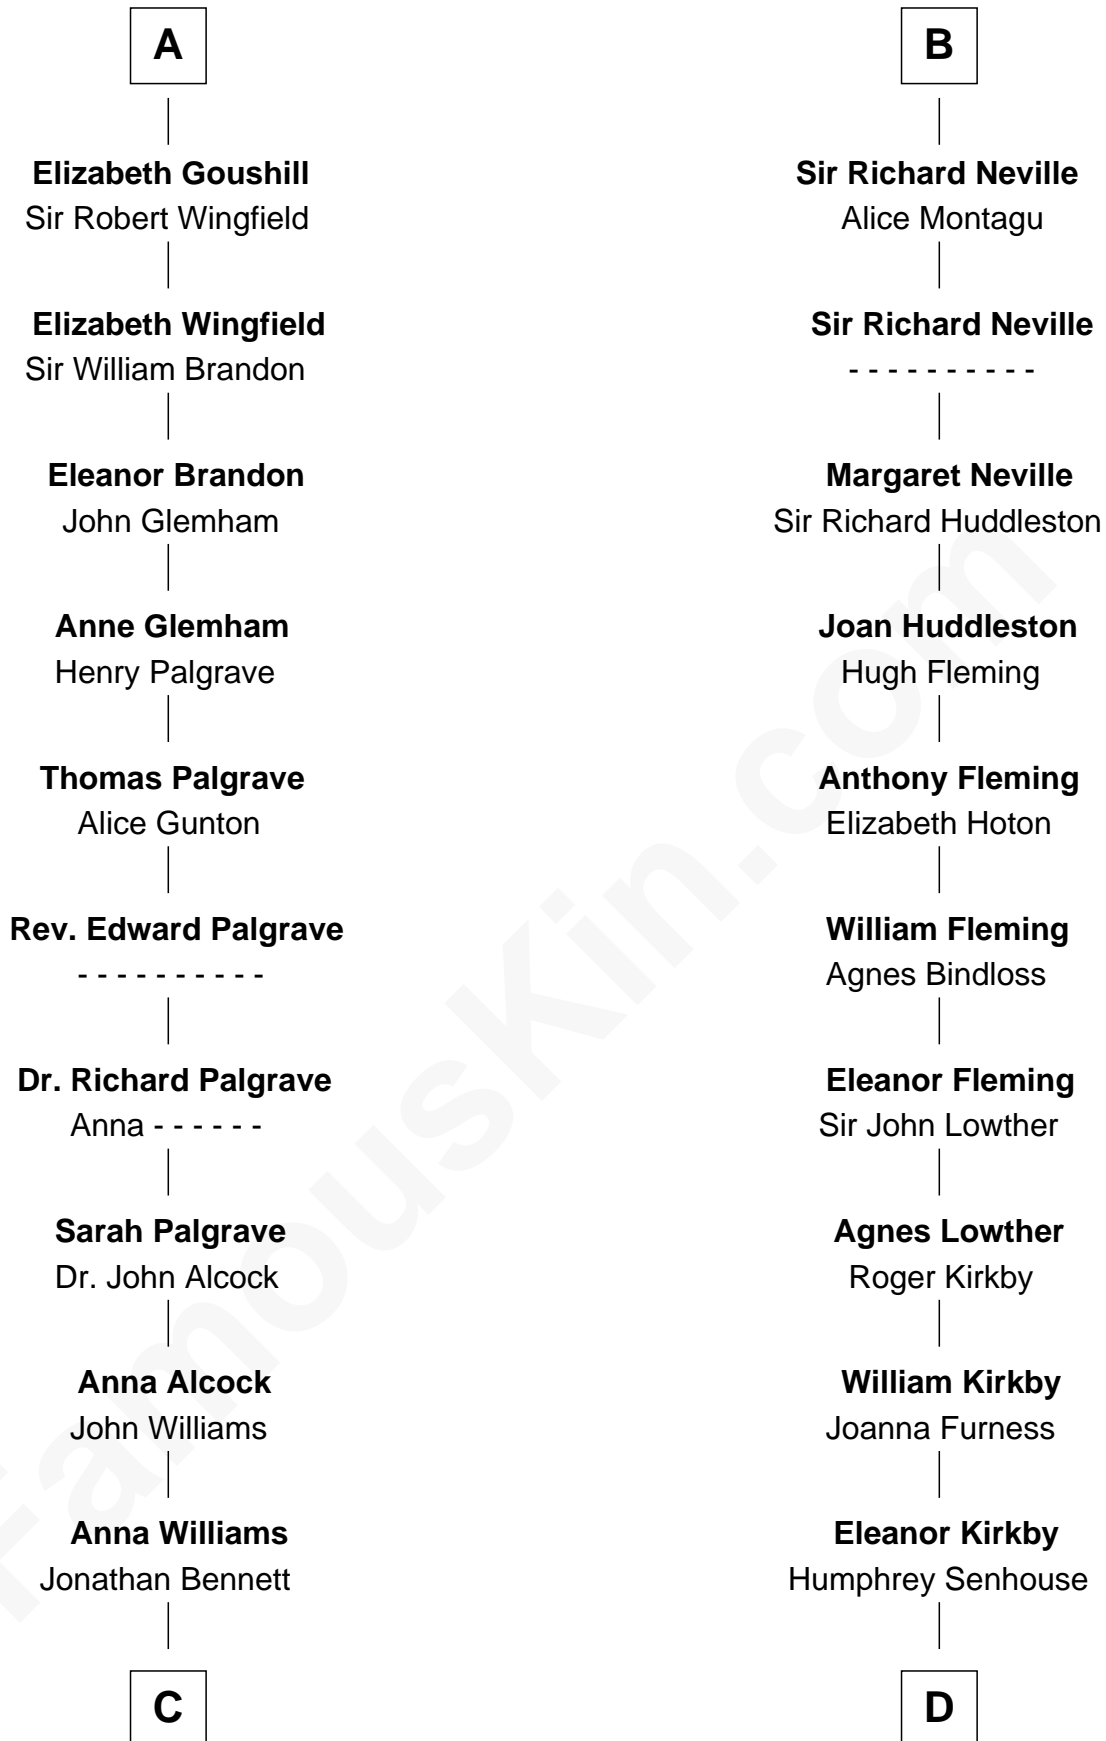

FamousKin.com Relationship Chart of

J. A. Folger

Founder of Folger Coffee Company

19th cousin 2 times removed of

Fletcher Christian

Leader of the mutiny on the Bounty

Reginald de Braiose

C

Rebecca Bennett

Peleg Slocum

Peleg Slocum

Elizabeth Brown

Rebecca Slocum

George Folger

Samuel Brown Folger

Nancy F. Hiller