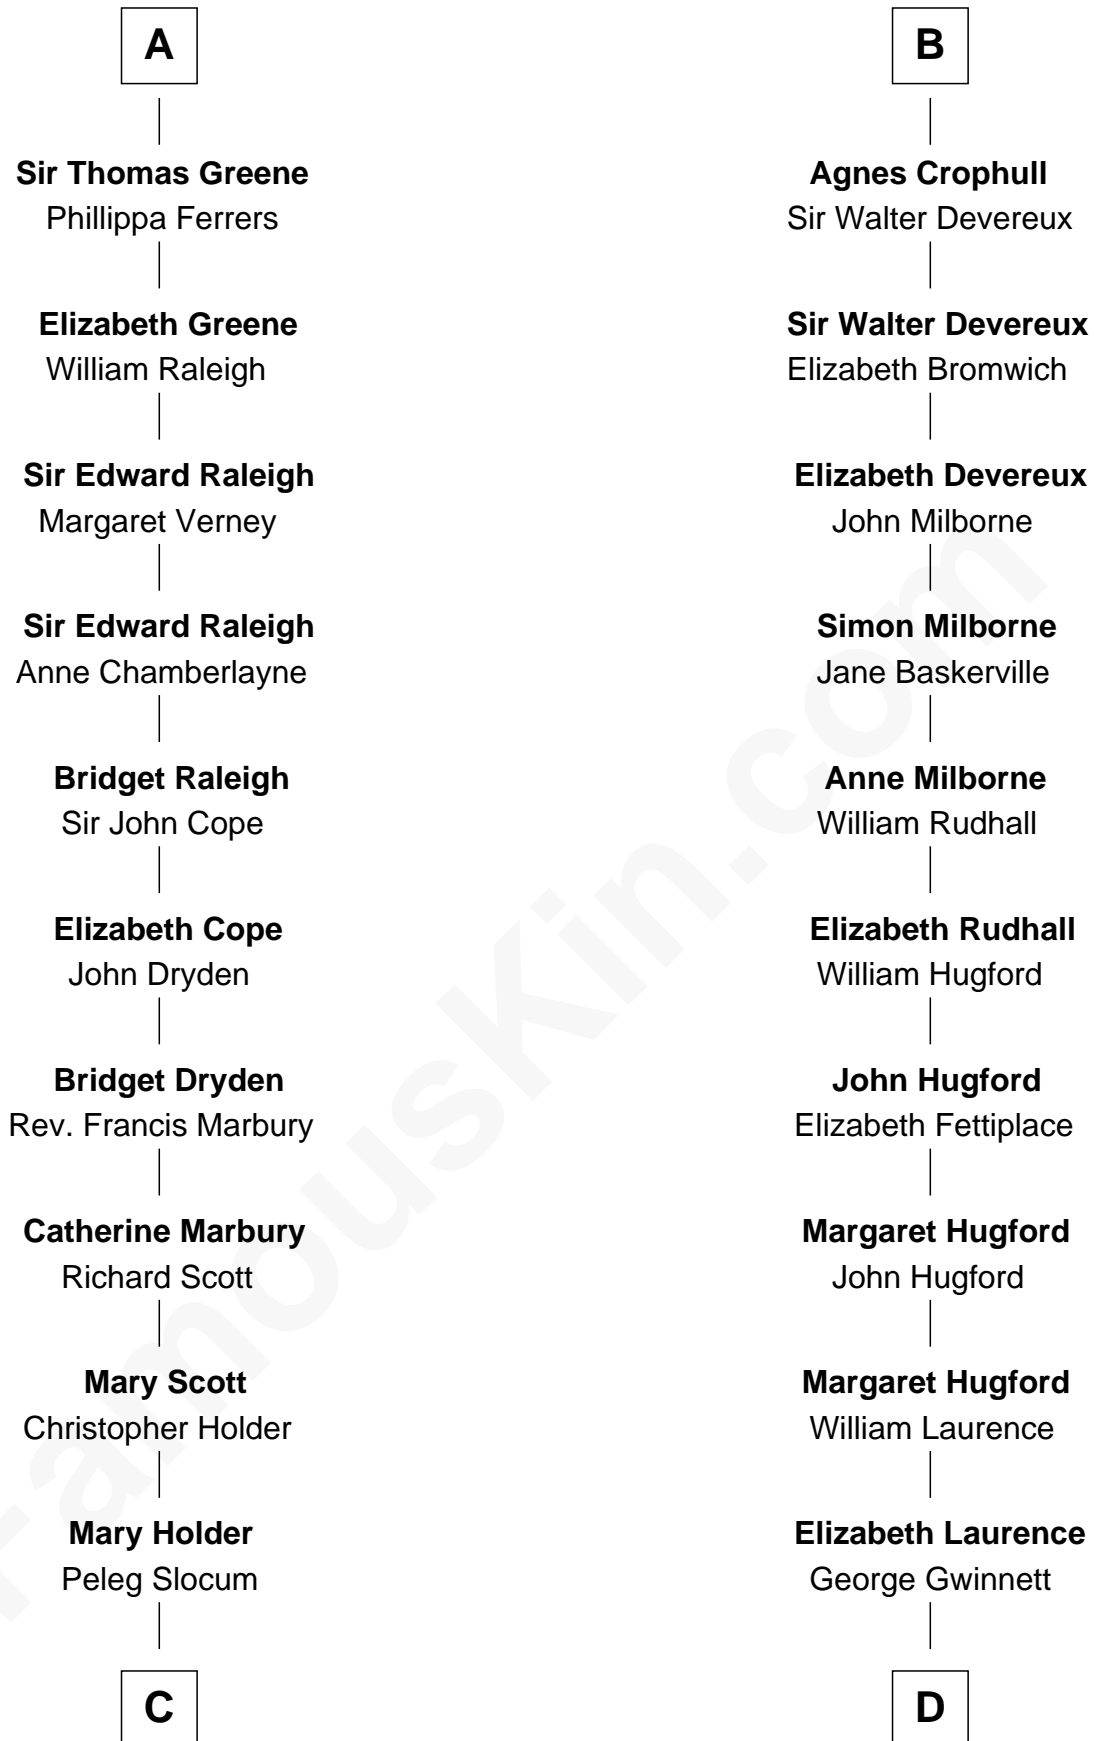

FamousKin.com

Relationship Chart of

J. A. Folger

Founder of Folger Coffee Company

20th cousin 1 time removed of

Button Gwinnett

Signer of the Declaration of Independence

C

Peleg Slocum
Rebecca Bennett

Peleg Slocum
Elizabeth Brown

Rebecca Slocum
George Folger

Samuel Brown Folger
Nancy F. Hiller

J. A. Folger
Founder of Folger Coffee Co.

D

George Gwinnett
Elizabeth Randle

George Gwinnett
Elizabeth Coxe