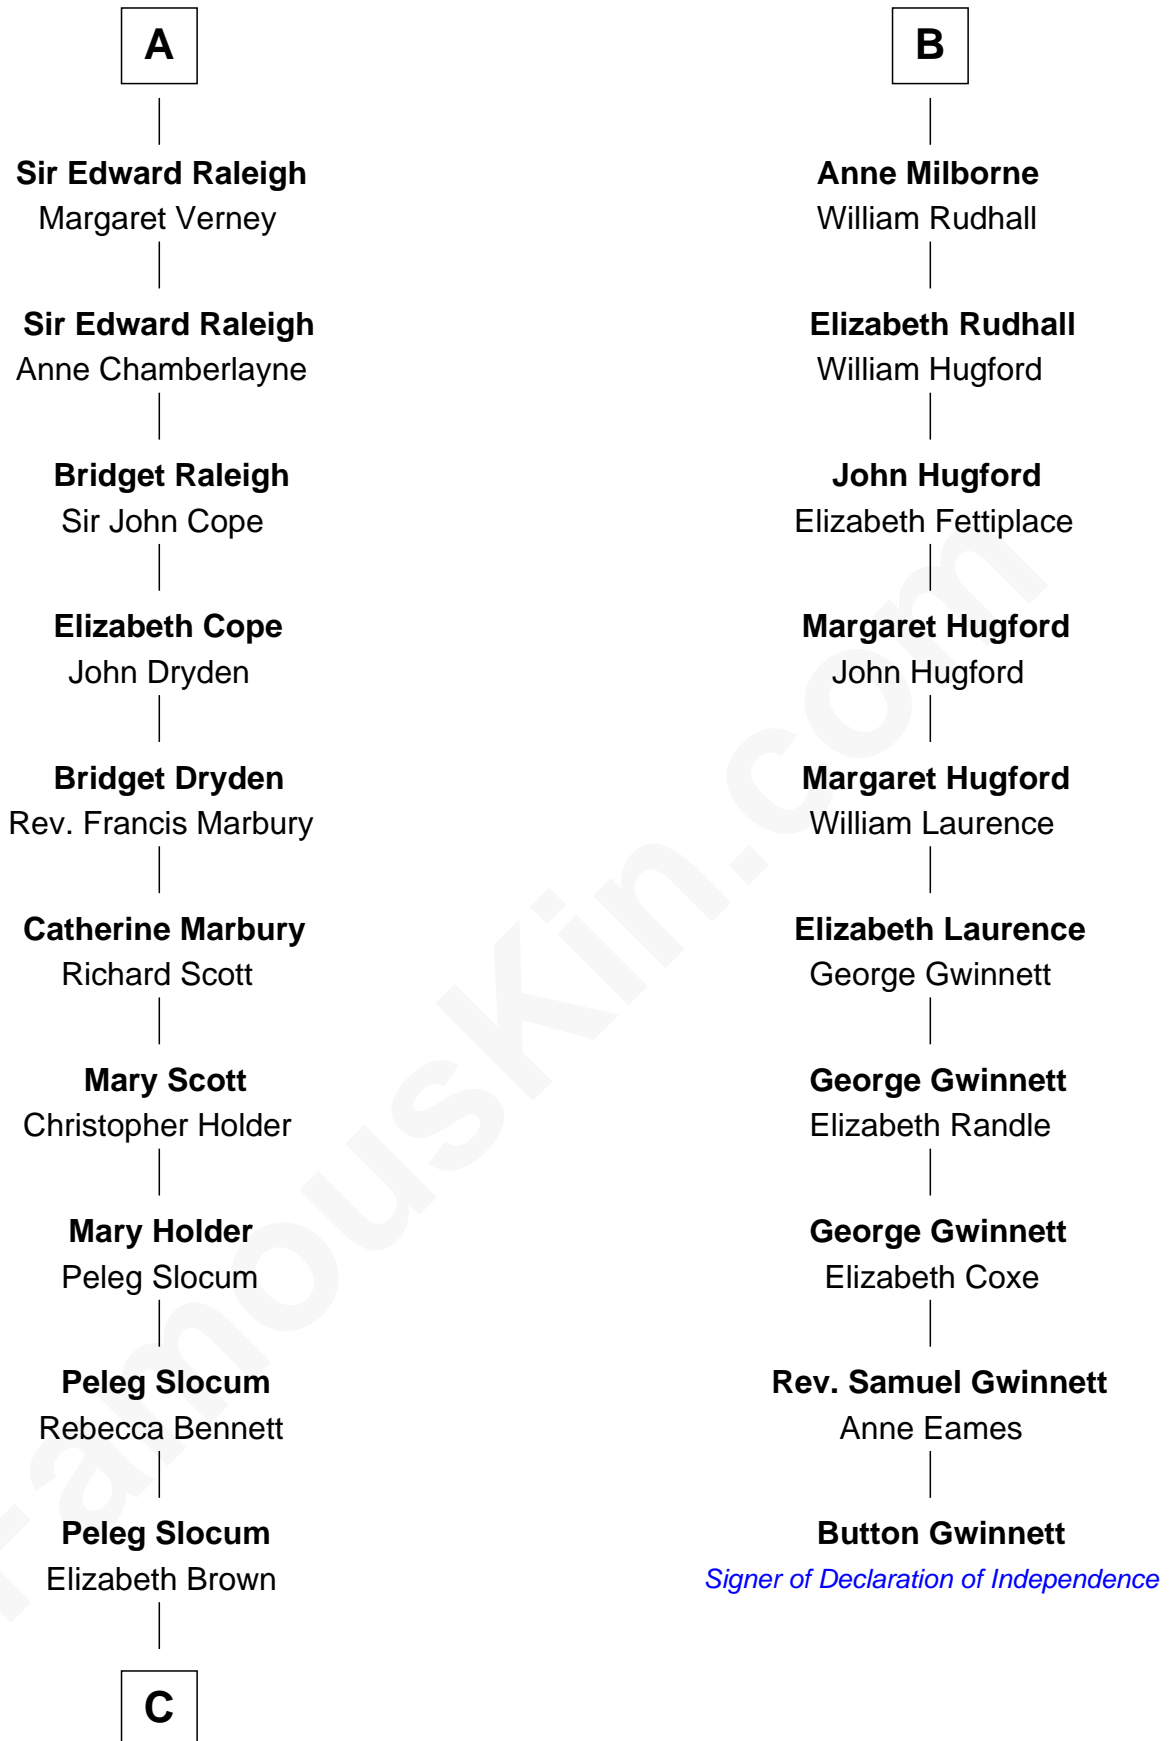

FamousKin.com Relationship Chart of

J. A. Folger

Founder of Folger Coffee Company

16th cousin 3 times removed of

Button Gwinnett

Signer of the Declaration of Independence

Sir Edmund Mortimer

Margaret de Fiennes

Sir Thebaud de Verdun

Margery de Verdun

Sir John Crophull

Thomas Crophull

Sybil Delabere

Agnes Crophull

Sir Walter Devereux

Sir Walter Devereux

Elizabeth Bromwich

Elizabeth Devereux

John Milborne

Simon Milborne

Jane Baskerville

B

C

—
Rebecca Slocum

George Folger

—
Samuel Brown Folger

Nancy F. Hiller

—
J. A. Folger

Founder of Folger Coffee Co.

FamousKin.com