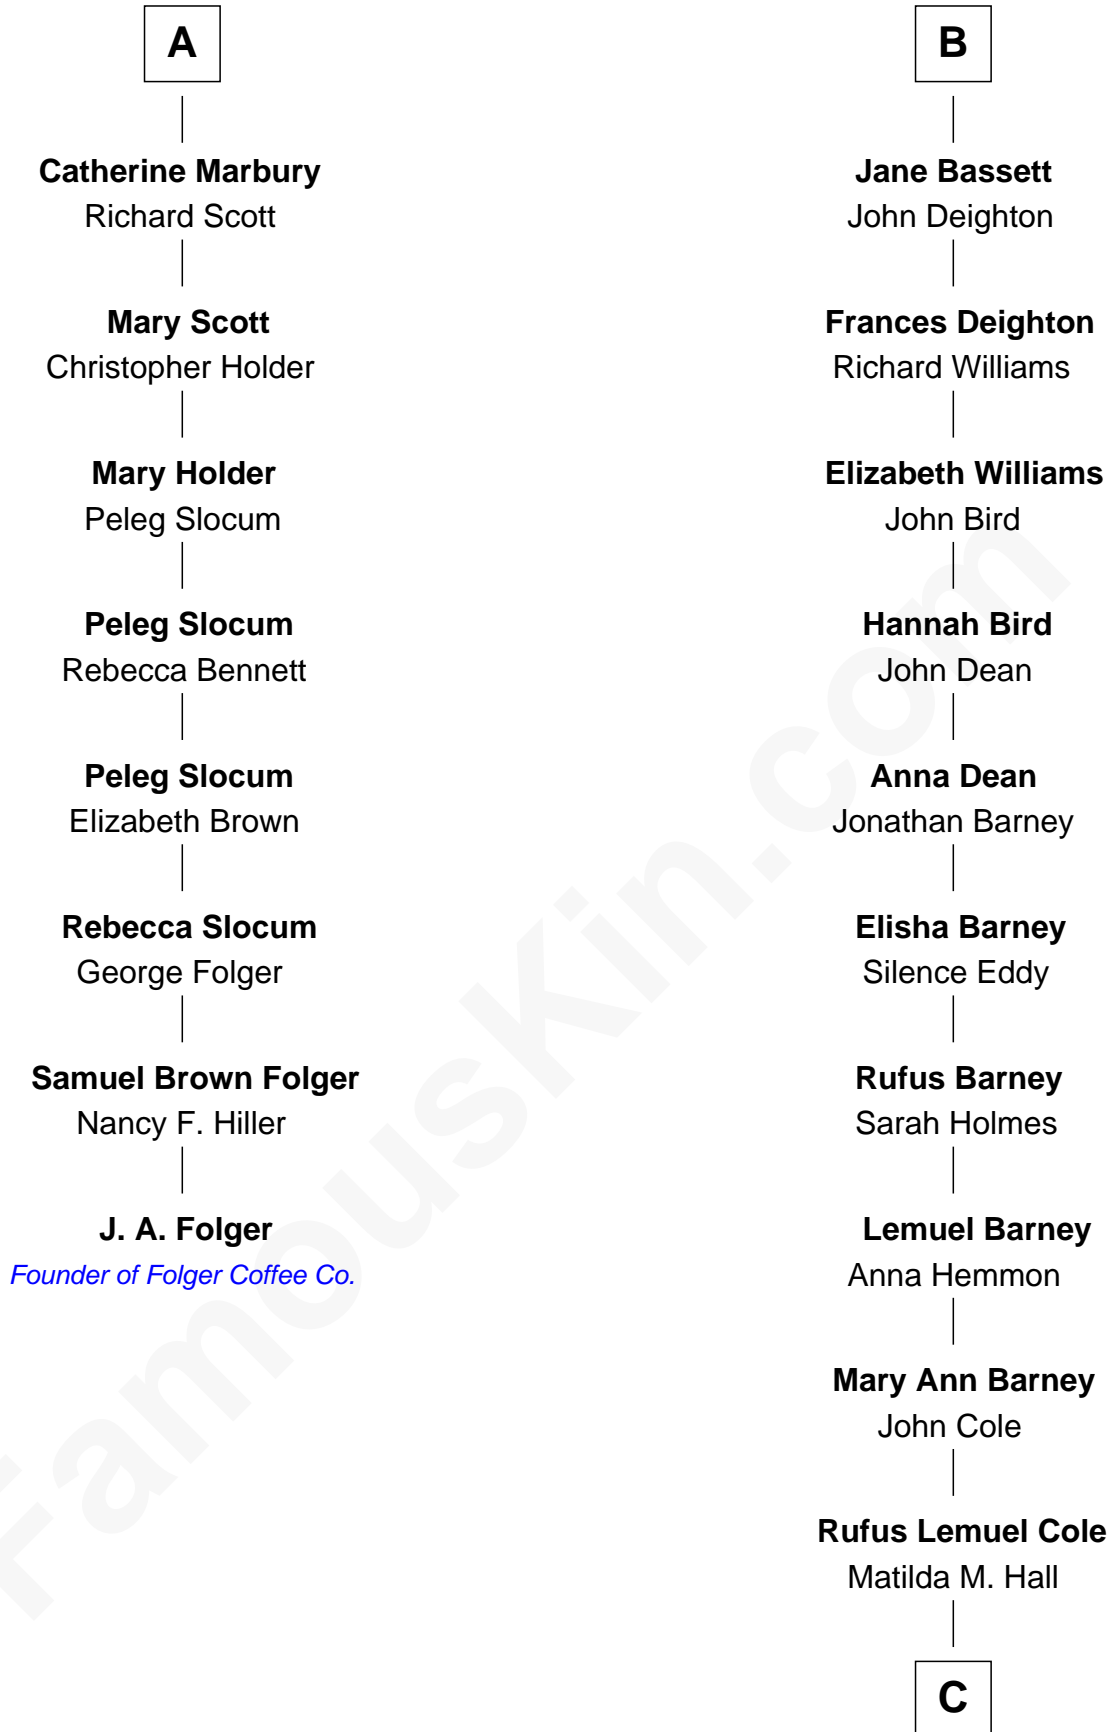

FamousKin.com Relationship Chart of

J. A. Folger

Founder of Folger Coffee Company

14th cousin 6 times removed of

Michael Lookinland

TV Actor

C

—
Nellie M. Cole

John Andrew Lookinland

—
Orrin Paul Lookinland

Madeline Tait

—
Paul Russell Lookinland

Karen Ruth McKinney

—
Michael Lookinland

TV Actor

FamousKin.com