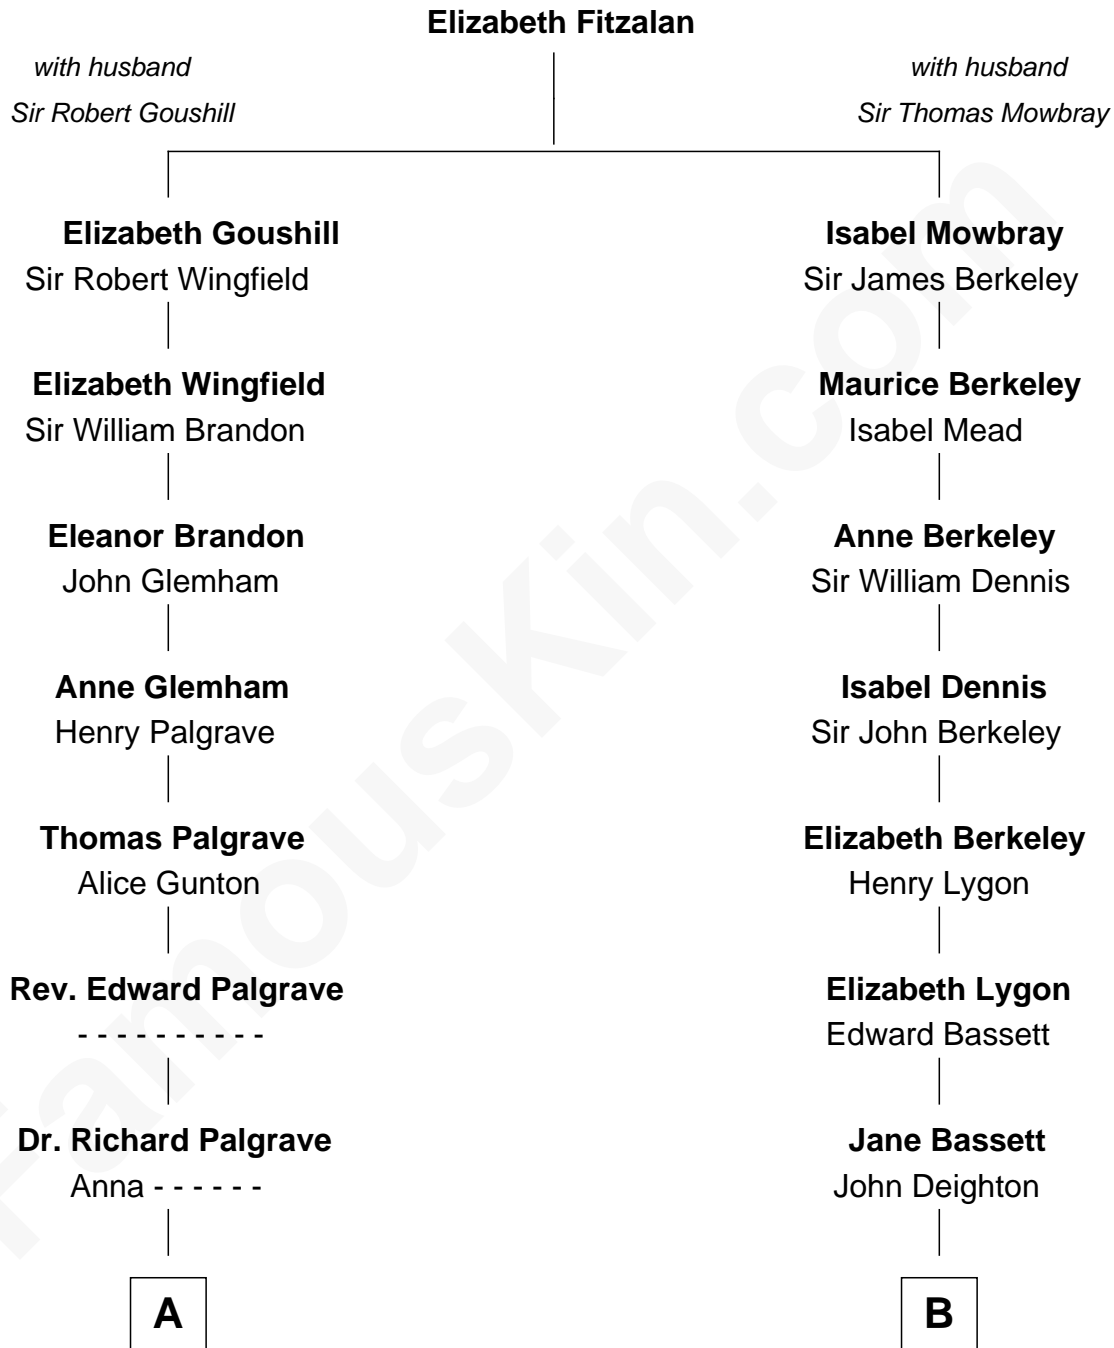

# FamousKin.com Relationship Chart of

**J. A. Folger**

*Founder of Folger Coffee Company*

14th cousin 5 times removed of

**Michael Lookinland**

*TV Actor*

**C**

—  
**Orrin Paul Lookinland**

Madeline Tait

—  
**Paul Russell Lookinland**

Karen Ruth McKinney

—  
**Michael Lookinland**

*TV Actor*

FamousKin.com