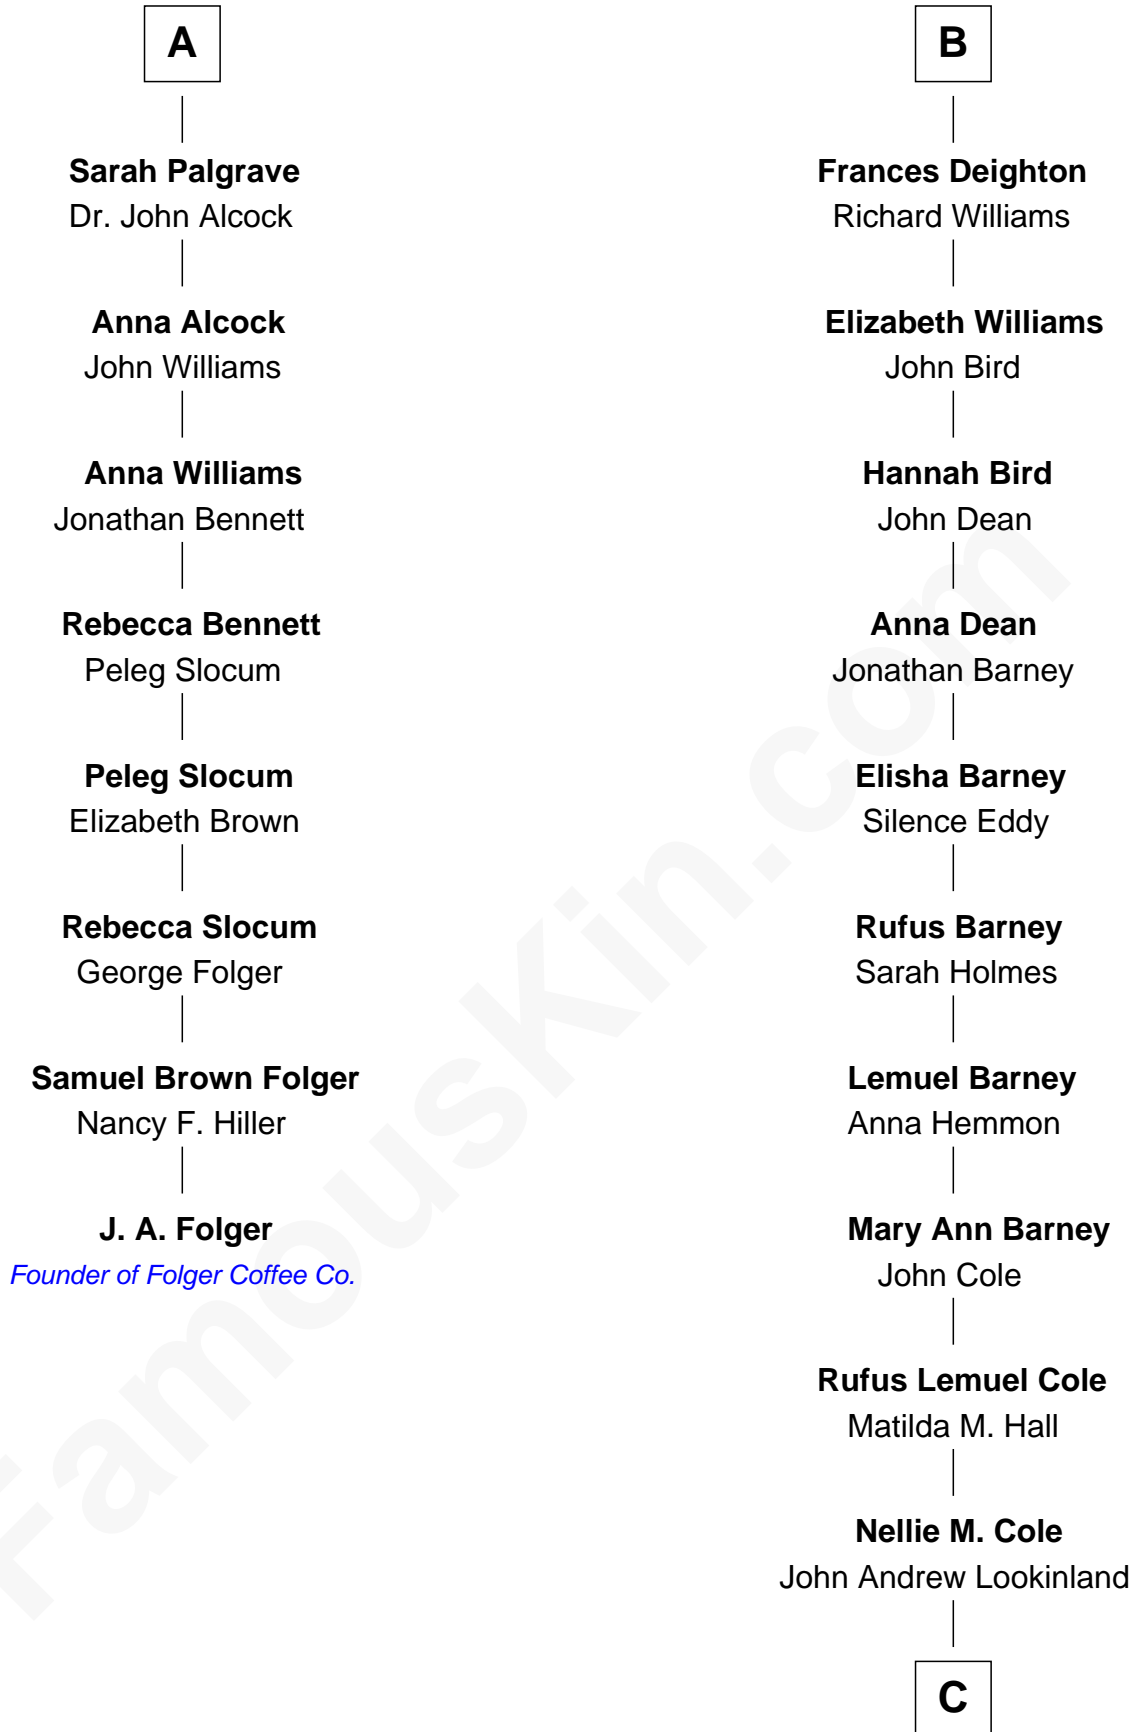

# FamousKin.com Relationship Chart of

**J. A. Folger**

*Founder of Folger Coffee Company*

14th cousin 5 times removed of

**Michael Lookinland**

*TV Actor*

**C**

—  
**Orrin Paul Lookinland**

Madeline Tait

—  
**Paul Russell Lookinland**

Karen Ruth McKinney

—  
**Michael Lookinland**

*TV Actor*

FamousKin.com