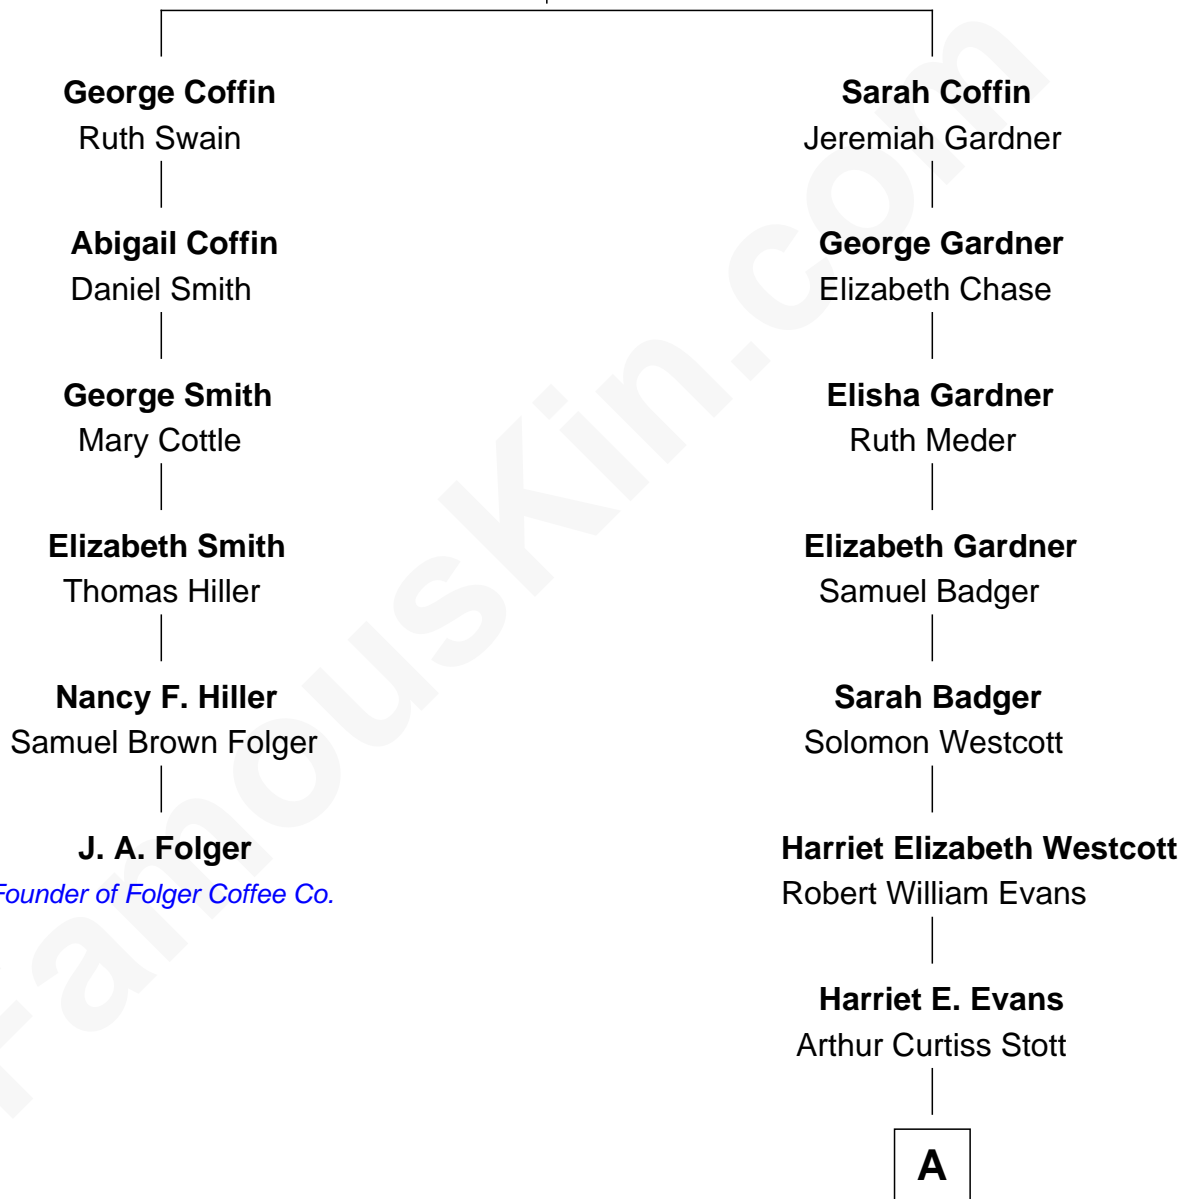

# FamousKin.com Relationship Chart of

**J. A. Folger**

*Founder of Folger Coffee Company*

5th cousin 3 times removed of

**Ann B. Davis**

*TV Actress*

**James Coffin**

Ruth Gardner

**A**

**Marguerite Stott**  
Cassius Miles Davis

**Ann B. Davis**  
*TV Actress*

FamousKin.com