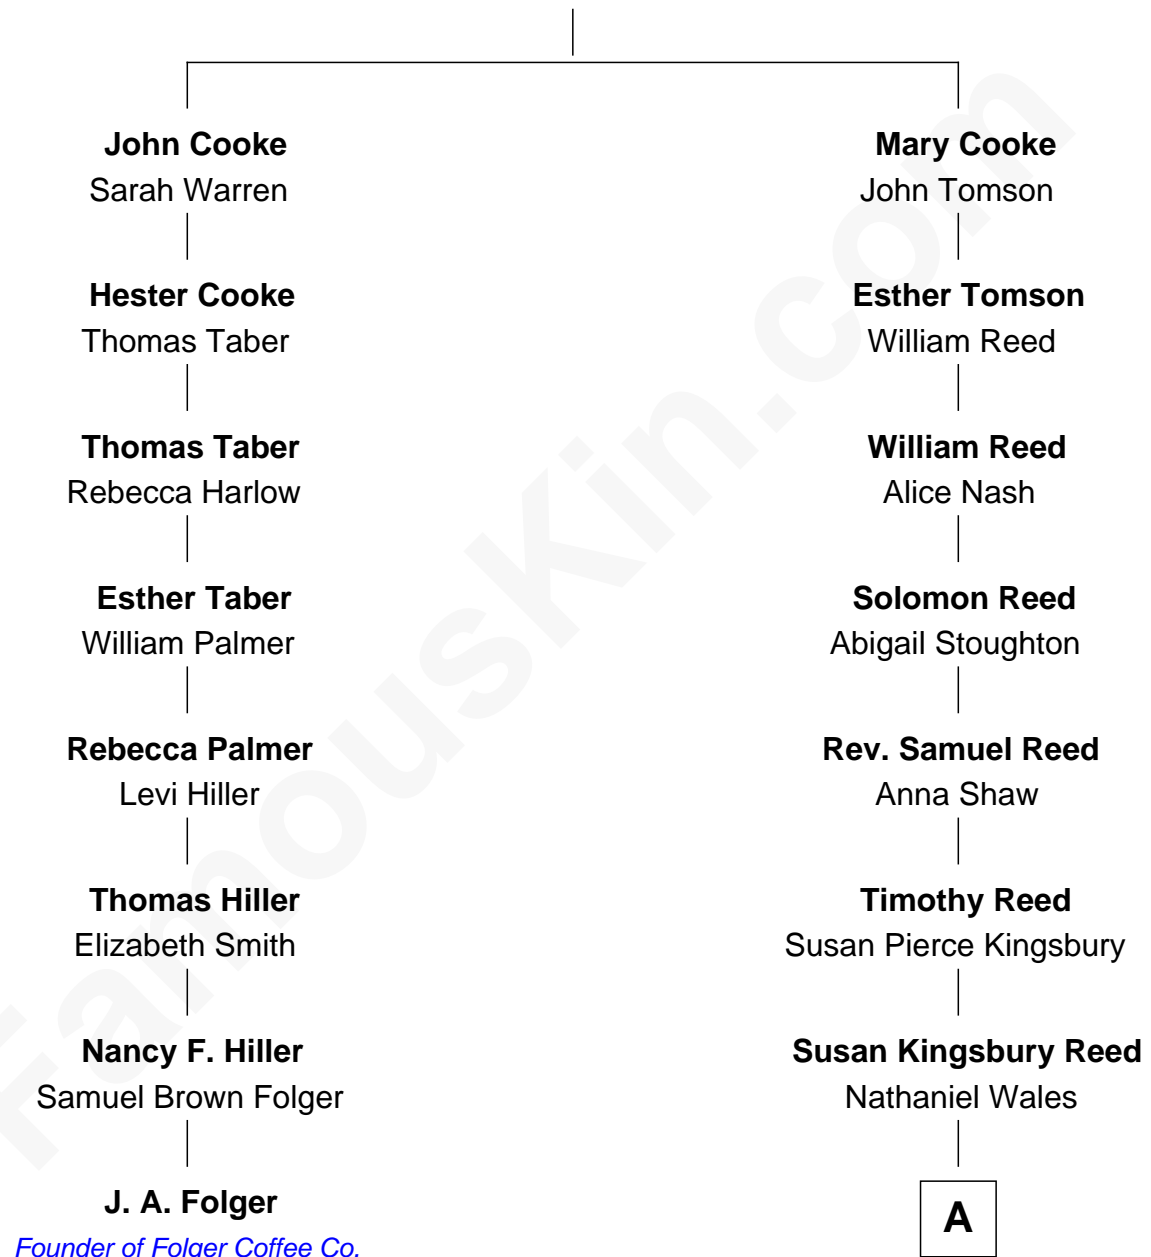

FamousKin.com Relationship Chart of

J. A. Folger

Founder of Folger Coffee Company

7th cousin 4 times removed of

Nat Faxon

Actor, Comedian, Director and Screenwriter

Francis Cooke
Hester le Mahieu

A

Susan Reed Wales

Dr. William Otis Faxon

Dr. Nathaniel Wales Faxon

Marie Bassett Conant

William Otis Faxon

Frances Mary Parker

Dr. David Parker Faxon

Monica Andrea Kersten