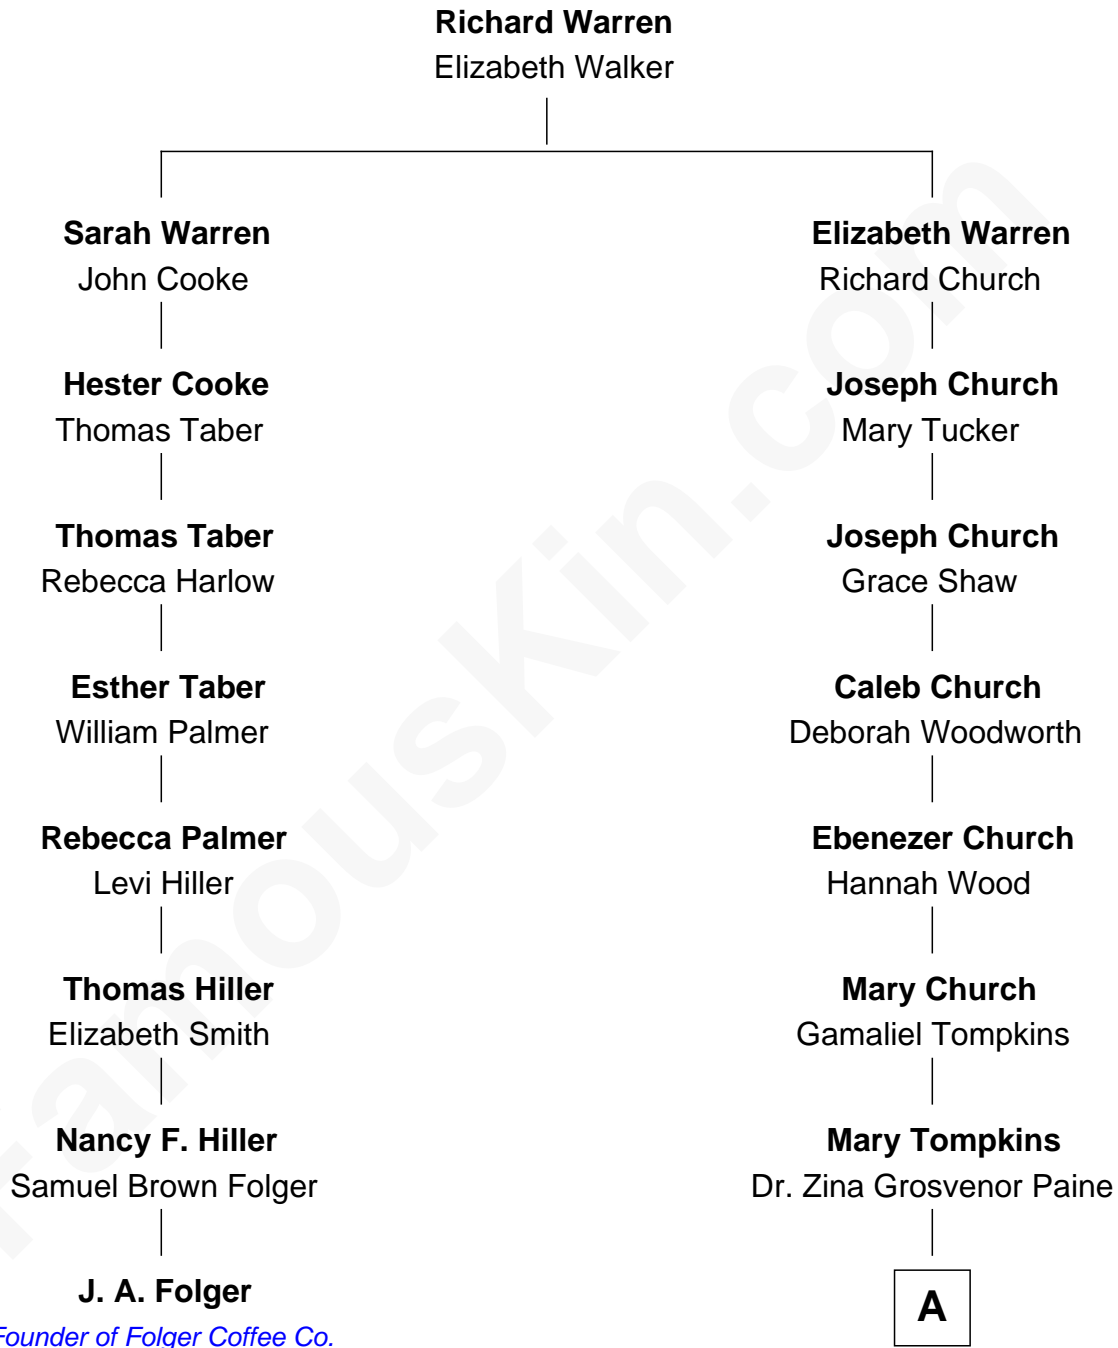

FamousKin.com Relationship Chart of

J. A. Folger

Founder of Folger Coffee Company

7th cousin 2 times removed of

Charles M. Dale

66th Governor of New Hampshire

A

—
Nathaniel Tompkins Paine

Martha Mariah Milby

—
Maud Paine

Fred Vernon Dale

—
Charles M. Dale

66th Governor of New Hampshire

FamousKin.com