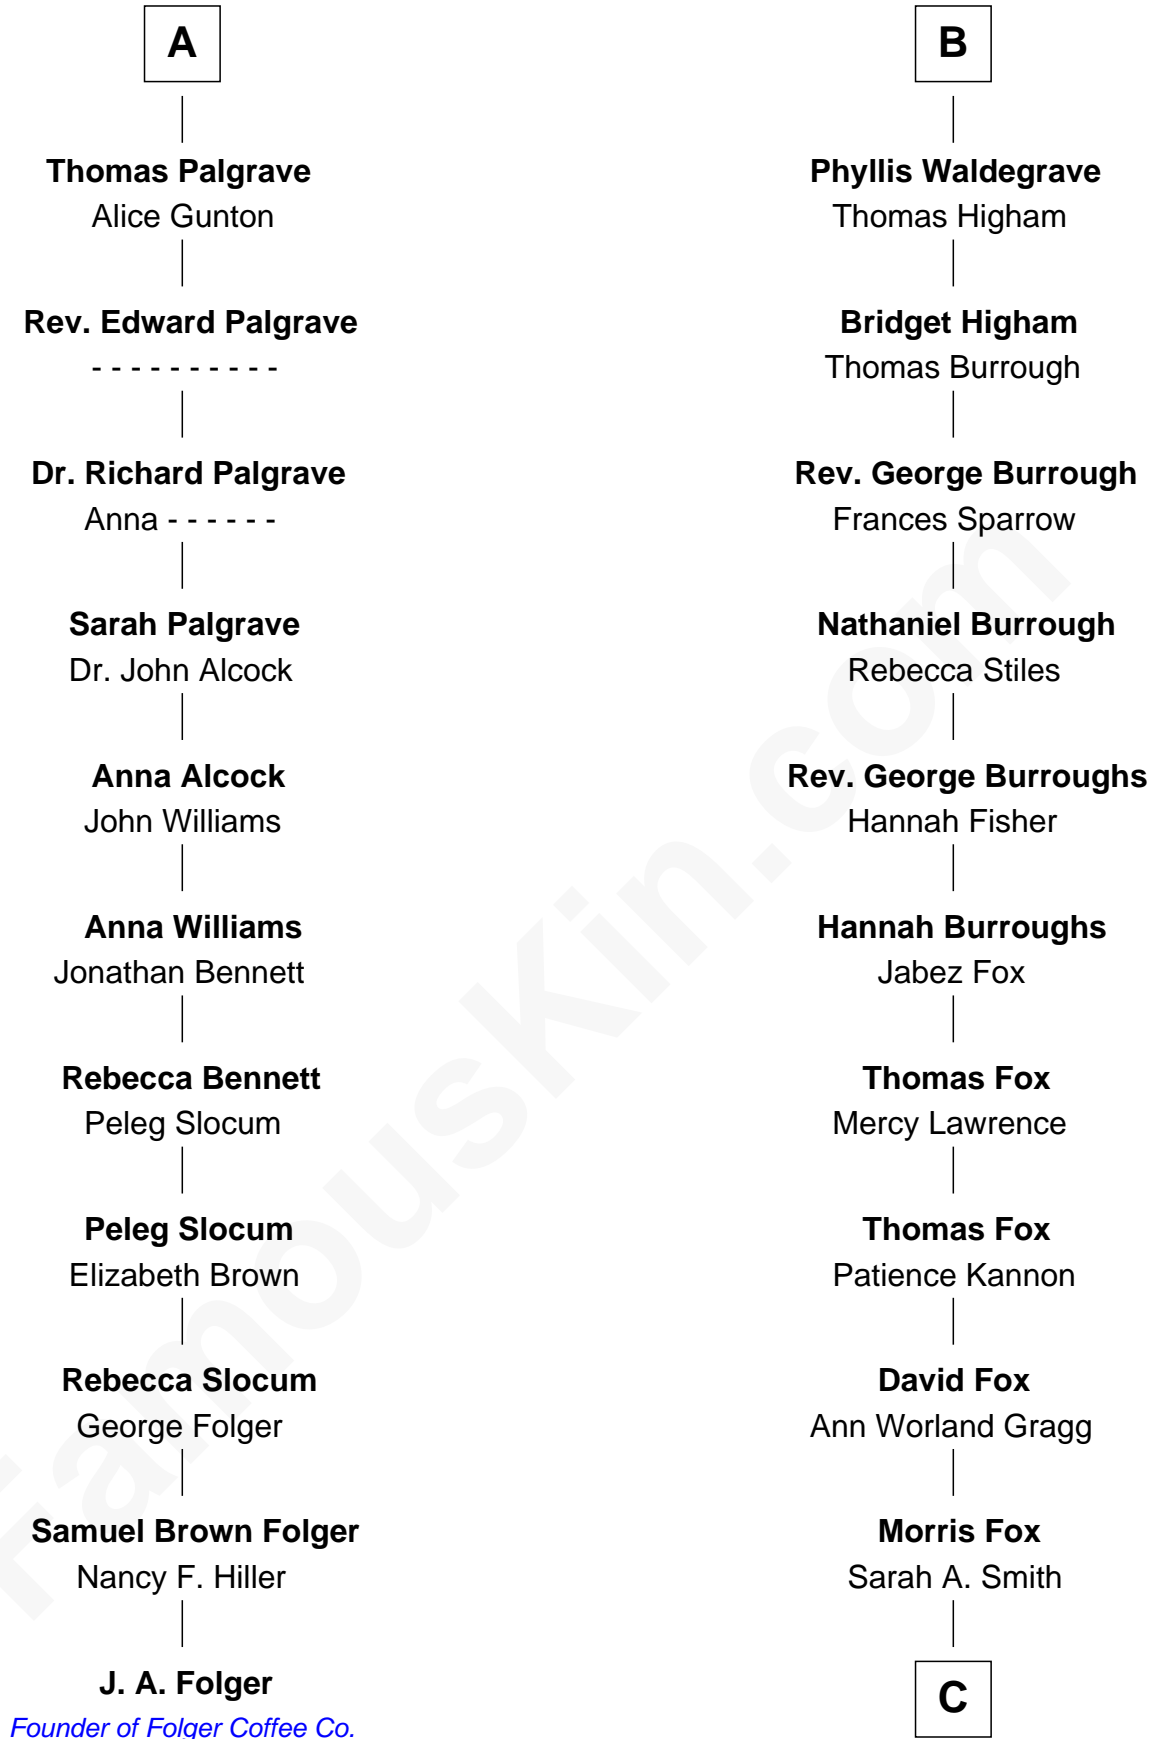

# FamousKin.com Relationship Chart of

**J. A. Folger**

*Founder of Folger Coffee Company*

17th cousin 3 times removed of

**Bob Moore**

*Co-Founder, Bob's Red Mill*

**Bartholomew de Badlesmere**

Margaret de Clare

**Elizabeth de Badlesmere**

Sir William de Bohun

**Elizabeth de Bohun**

Sir Richard Fitzalan

**Elizabeth Fitzalan**

Sir Robert Goushill

**Elizabeth Goushill**

Sir Robert Wingfield

Sir John de Tivetot

**Sir Robert de Tivetot**

Margaret Deincourt

**Elizabeth de Tivetot**

Sir Philip le Despencer

**Margery Despencer**

Sir Roger Wentworth

**Henry Wentworth**

Elizabeth Howard

**Margery Wentworth**

Sir William Waldegrave

**George Waldegrave**

Anne Drury

**B**

**C**

—  
**Violette Fox**