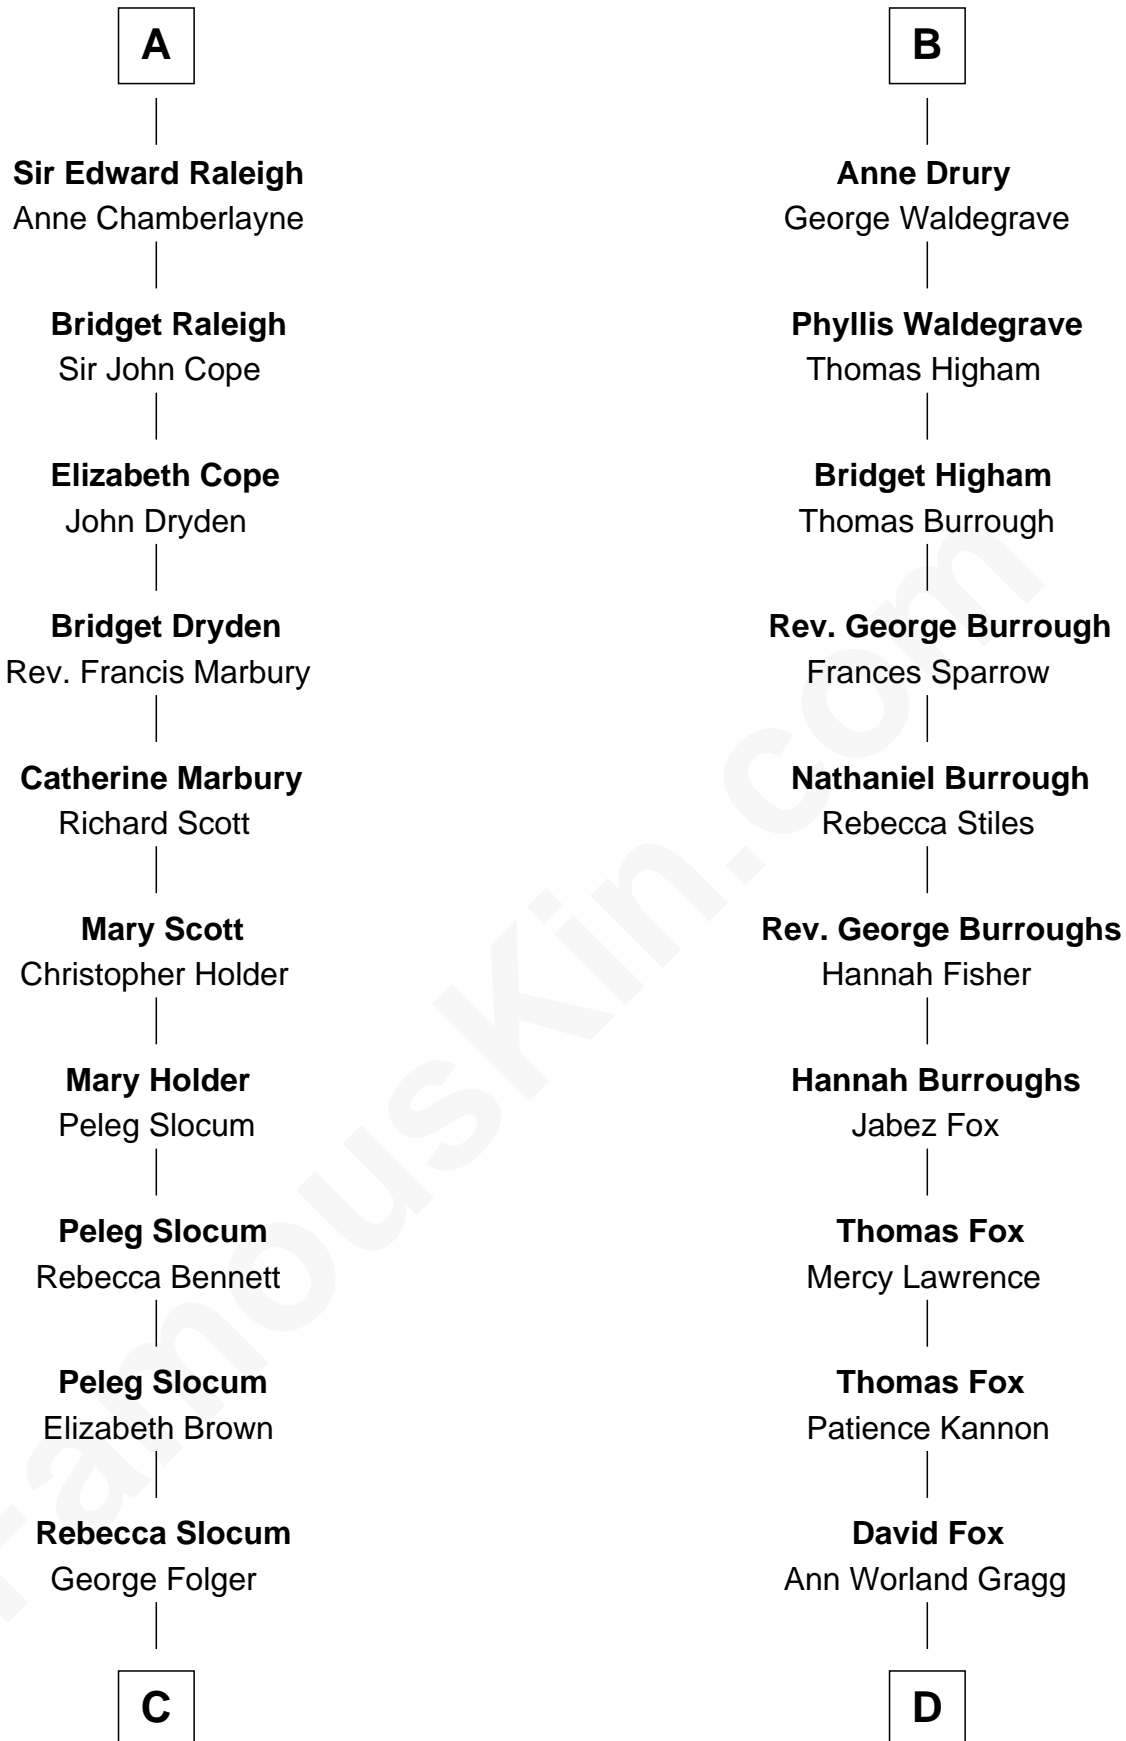

FamousKin.com Relationship Chart of

J. A. Folger

Founder of Folger Coffee Company

18th cousin 3 times removed of

Bob Moore

Co-Founder, Bob's Red Mill

Sir Gilbert de Clare

Joan of Acre

C

Samuel Brown Folger

Nancy F. Hiller

J. A. Folger

Founder of Folger Coffee Co.

D

Morris Fox

Sarah A. Smith

Violette Fox

Daniel Francis Learnard

Clinton Morris Learnard

Gertrude Maud Yost

Doris Dell Learnard

Kenneth Earl Moore

Bob Moore

Co-Founder, Bob's Red Mill