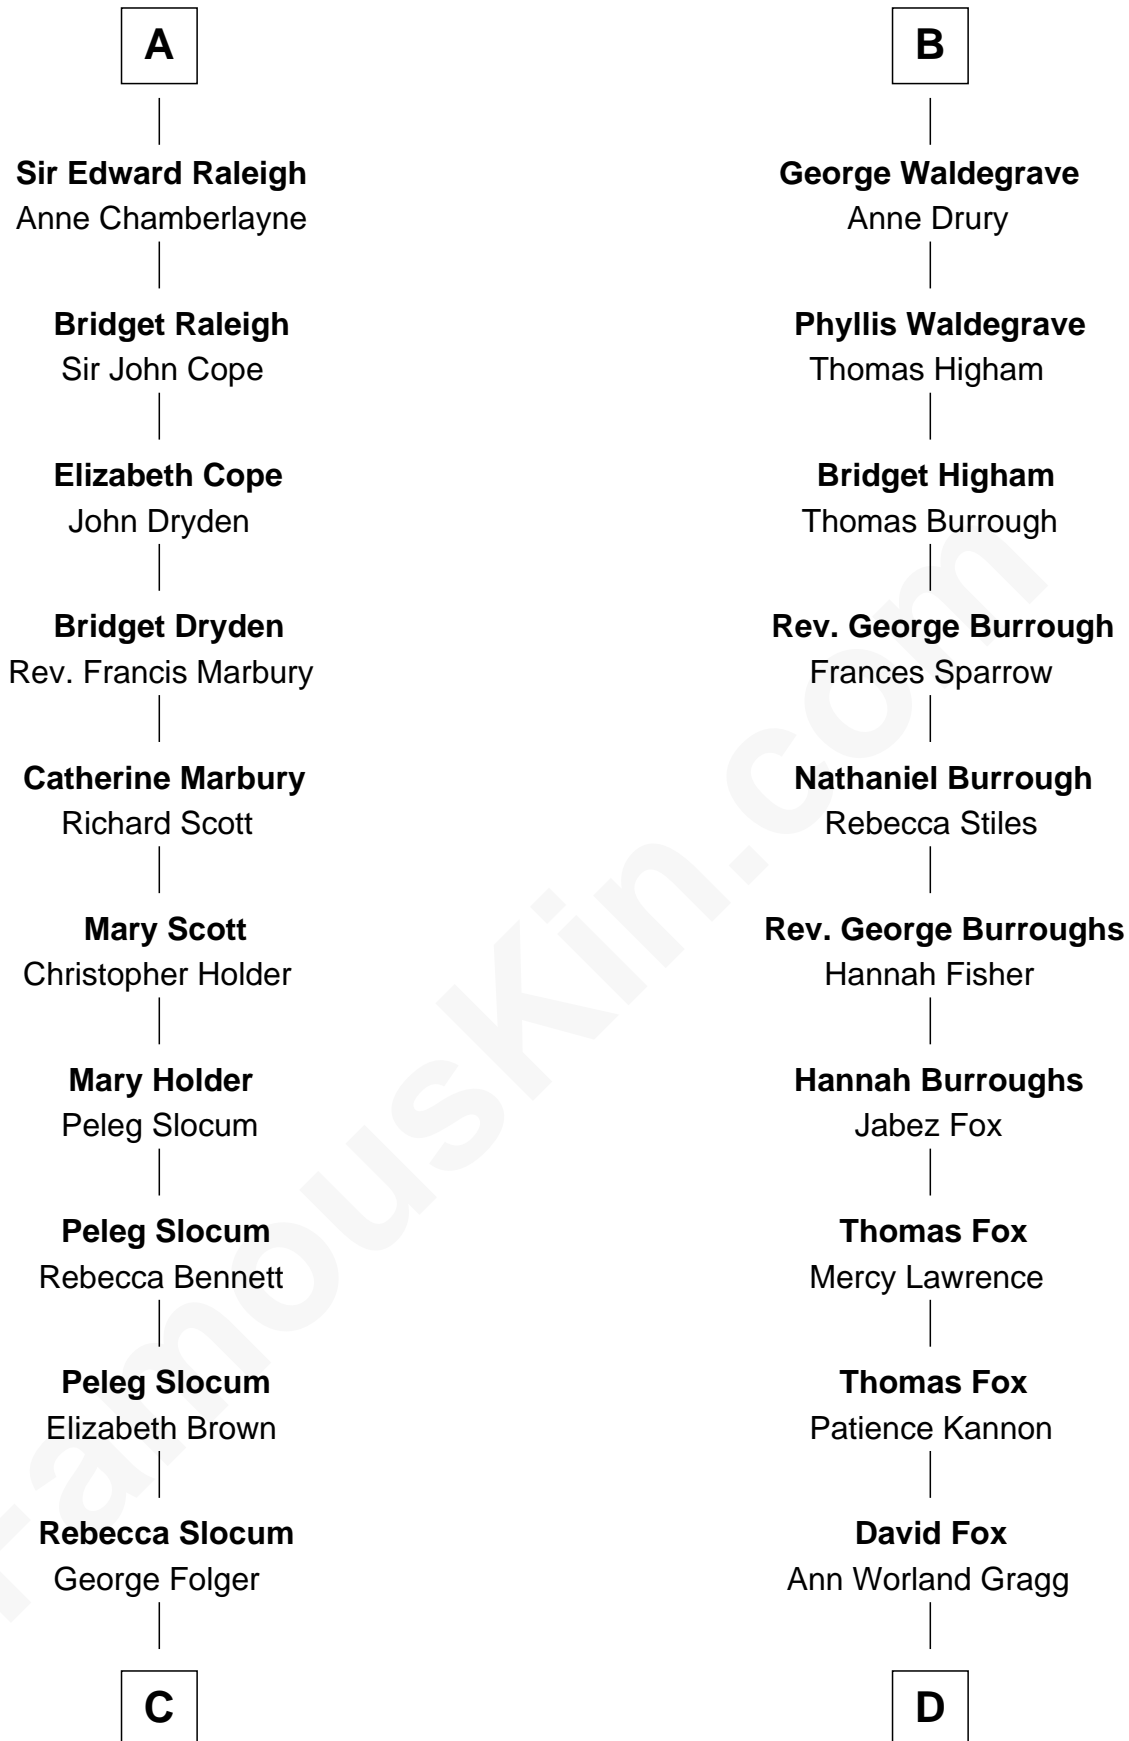

FamousKin.com Relationship Chart of

J. A. Folger

Founder of Folger Coffee Company

18th cousin 3 times removed of

Bob Moore

Co-Founder, Bob's Red Mill

Sir Hugh le Despencer

Isabella de Beauchamp

C

Samuel Brown Folger

Nancy F. Hiller

J. A. Folger

Founder of Folger Coffee Co.

D

Morris Fox

Sarah A. Smith

Violette Fox

Daniel Francis Learnard

Clinton Morris Learnard

Gertrude Maud Yost

Doris Dell Learnard

Kenneth Earl Moore

Bob Moore

Co-Founder, Bob's Red Mill