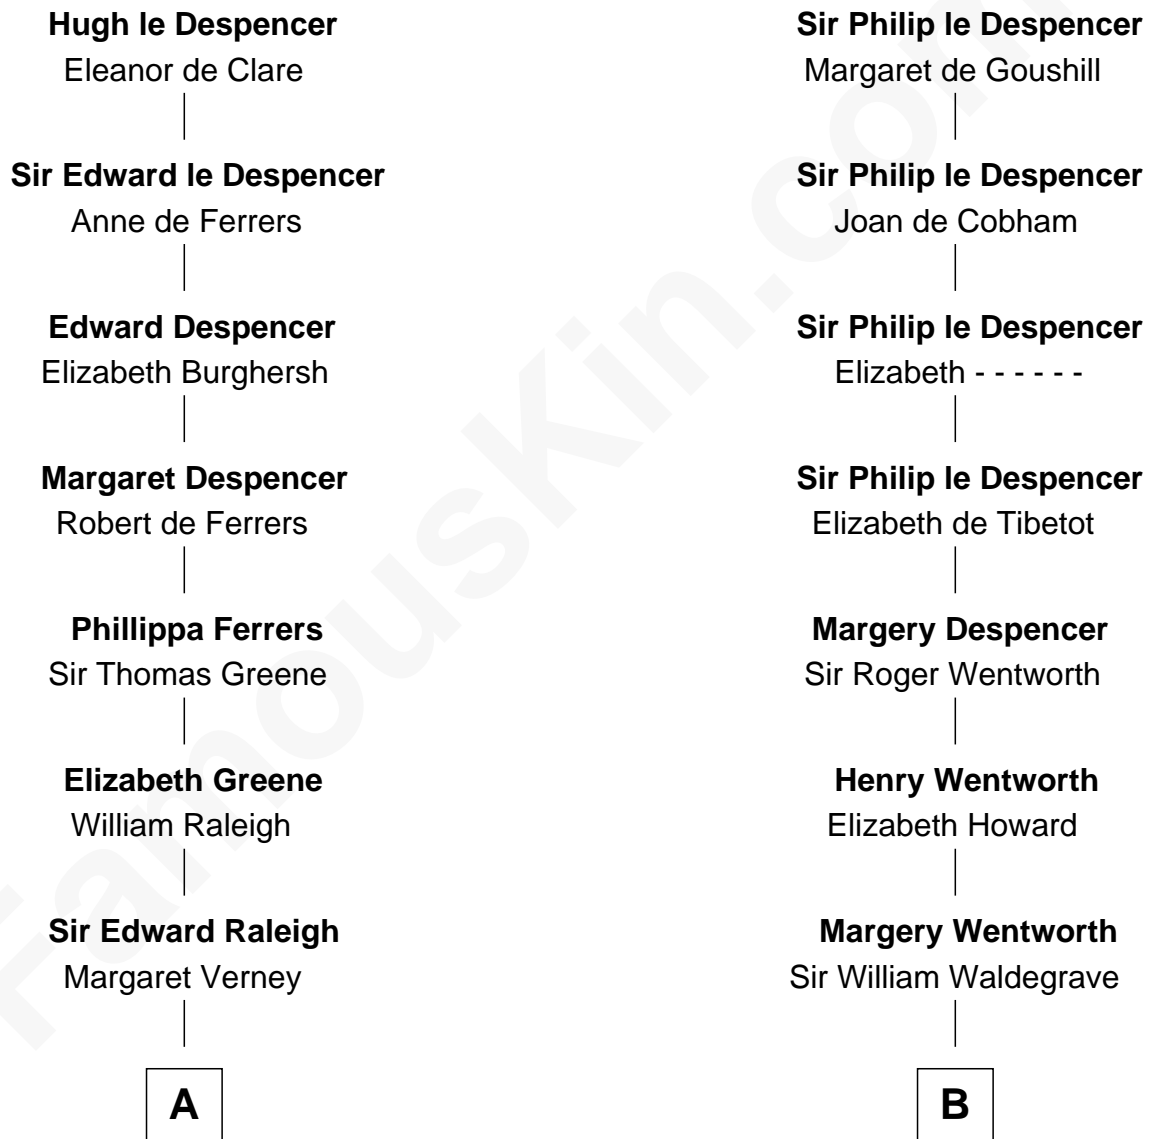

FamousKin.com Relationship Chart of

J. A. Folger

Founder of Folger Coffee Company

18th cousin 3 times removed of

Bob Moore

Co-Founder, Bob's Red Mill

Sir Hugh le Despencer

Isabella de Beauchamp

Violette Fox

Daniel Francis Learnard

Clinton Morris Learnard

Gertrude Maud Yost

Doris Dell Learnard

Kenneth Earl Moore

Bob Moore

Co-Founder, Bob's Red Mill