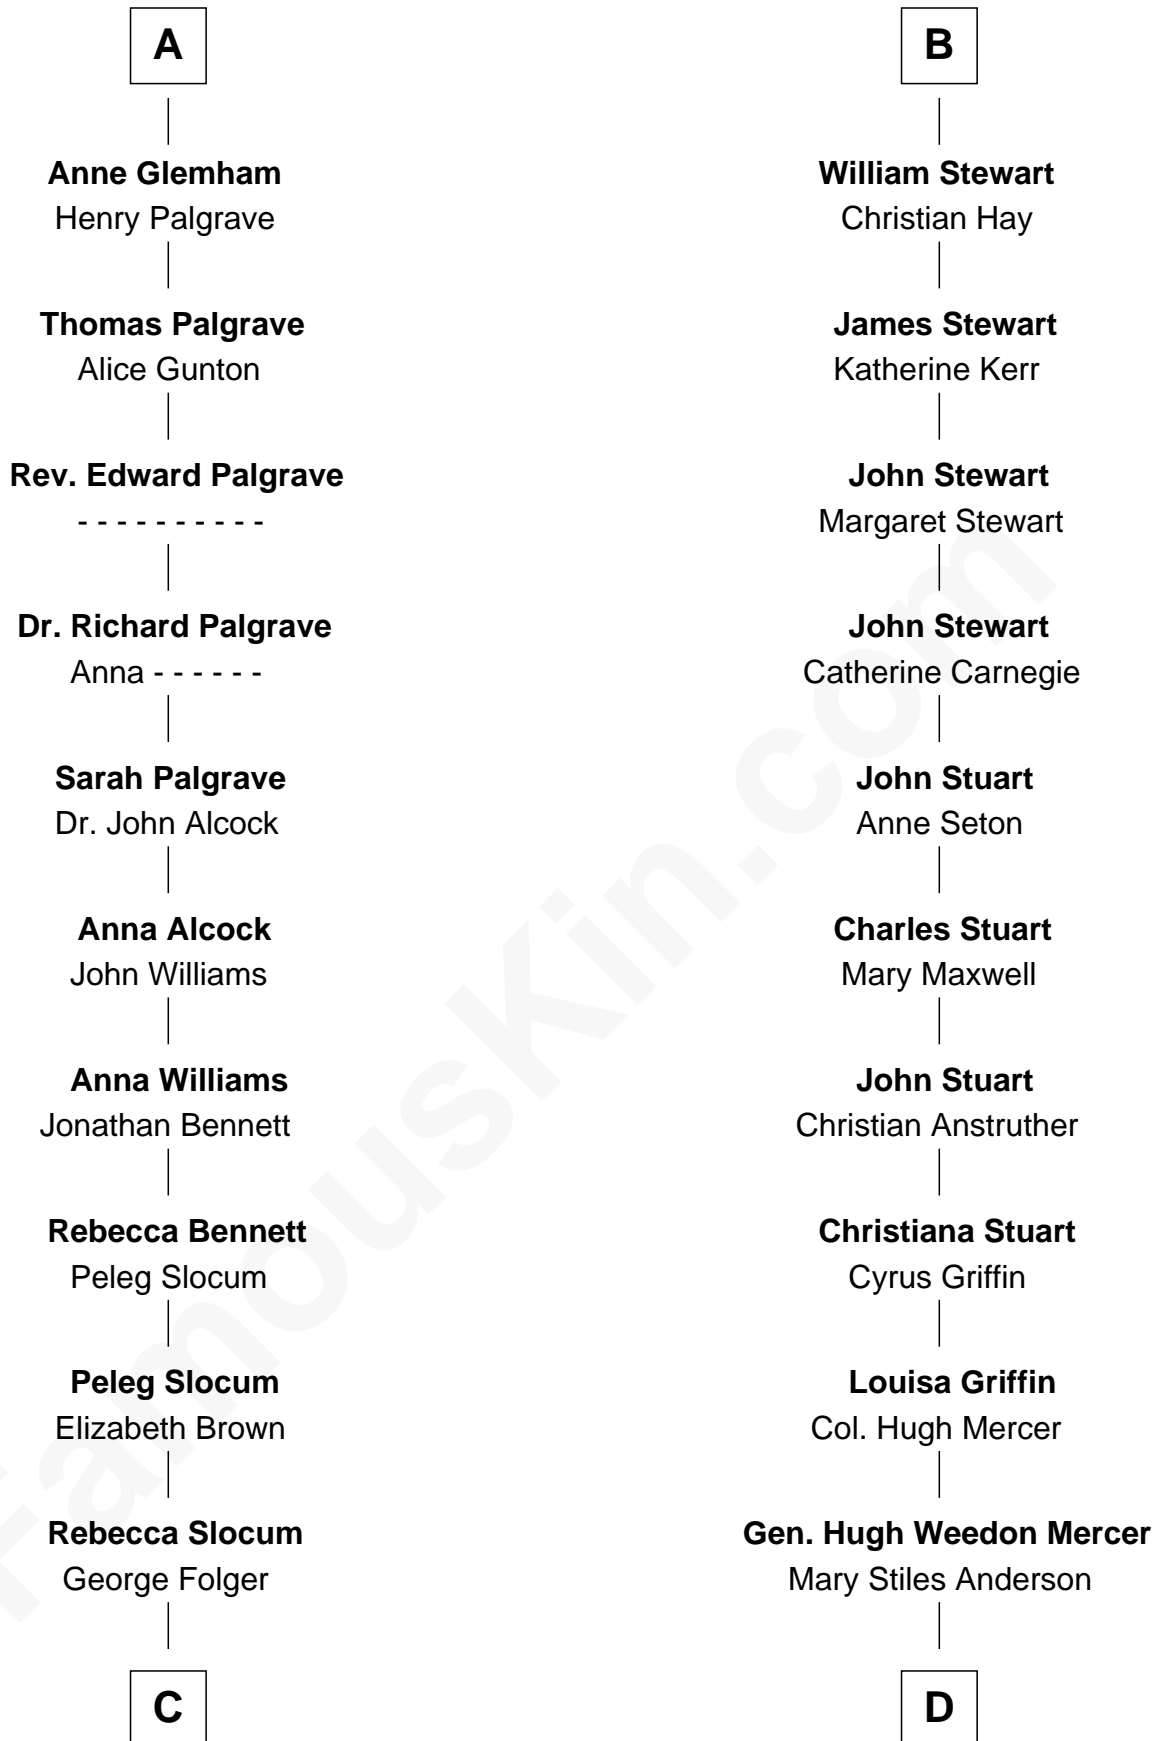

FamousKin.com

Relationship Chart of

J. A. Folger

Founder of Folger Coffee Company

18th cousin 1 time removed of

Johnny Mercer

Songwriter and Co-Founder of Capitol Records

C

Samuel Brown Folger

Nancy F. Hiller

J. A. Folger

Founder of Folger Coffee Co.

D

George Anderson Mercer

Nanny Maury Herndon

George Anderson Mercer