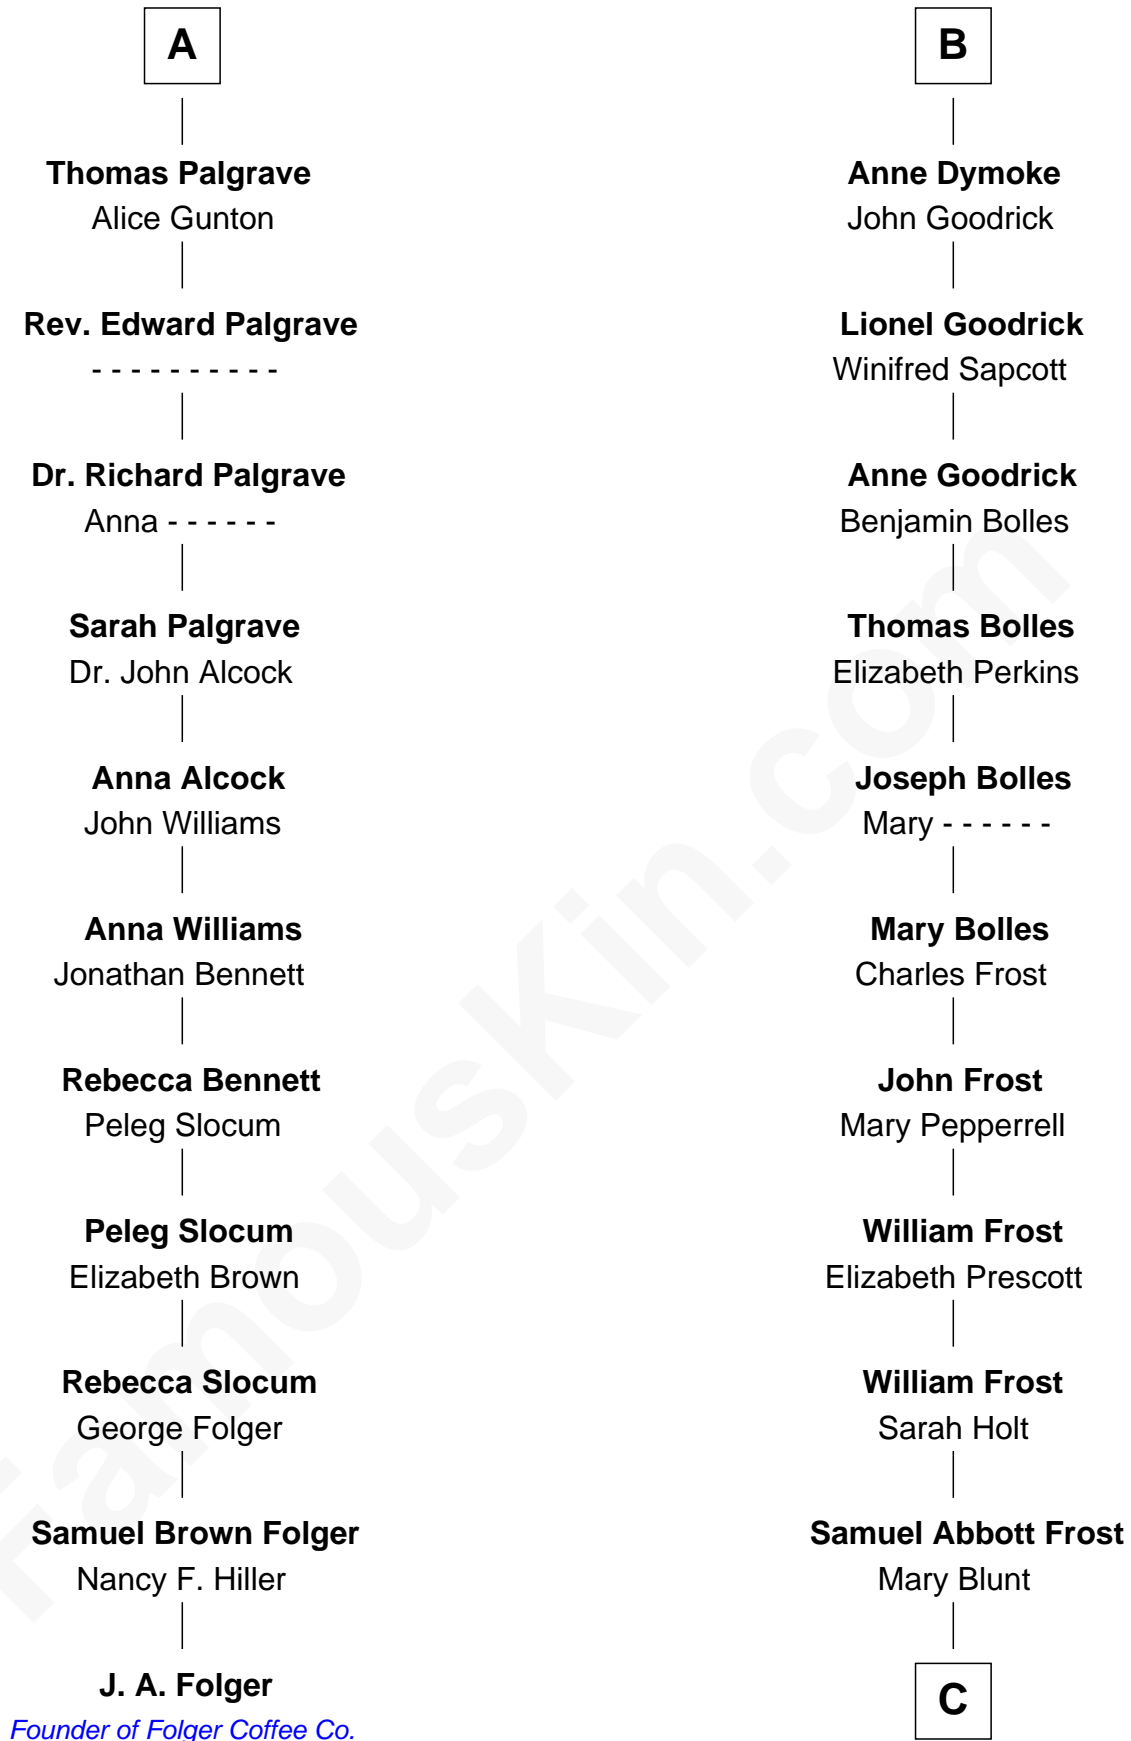

FamousKin.com

Relationship Chart of

J. A. Folger

Founder of Folger Coffee Company

17th cousin 2 times removed of

Robert Frost

Poet and Playwright

Bartholomew de Badlesmere

Margaret de Clare

Elizabeth de Badlesmere

Sir William de Bohun

Elizabeth de Bohun

Sir Richard Fitzalan

Elizabeth Fitzalan

Sir Robert Goushill

Elizabeth Goushill

Margery de Badlesmere

Sir William de Ros

Maud de Roos

John de Welles

John de Welles

Eleanor de Mowbray

Eudo de Welles

Maud de Greystoke

Sir Lionel de Welles

Joan de Waterton

Margaret de Welles

Sir Thomas Dymoke

Sir Lionel Dymoke

Joanna Griffith

B

C