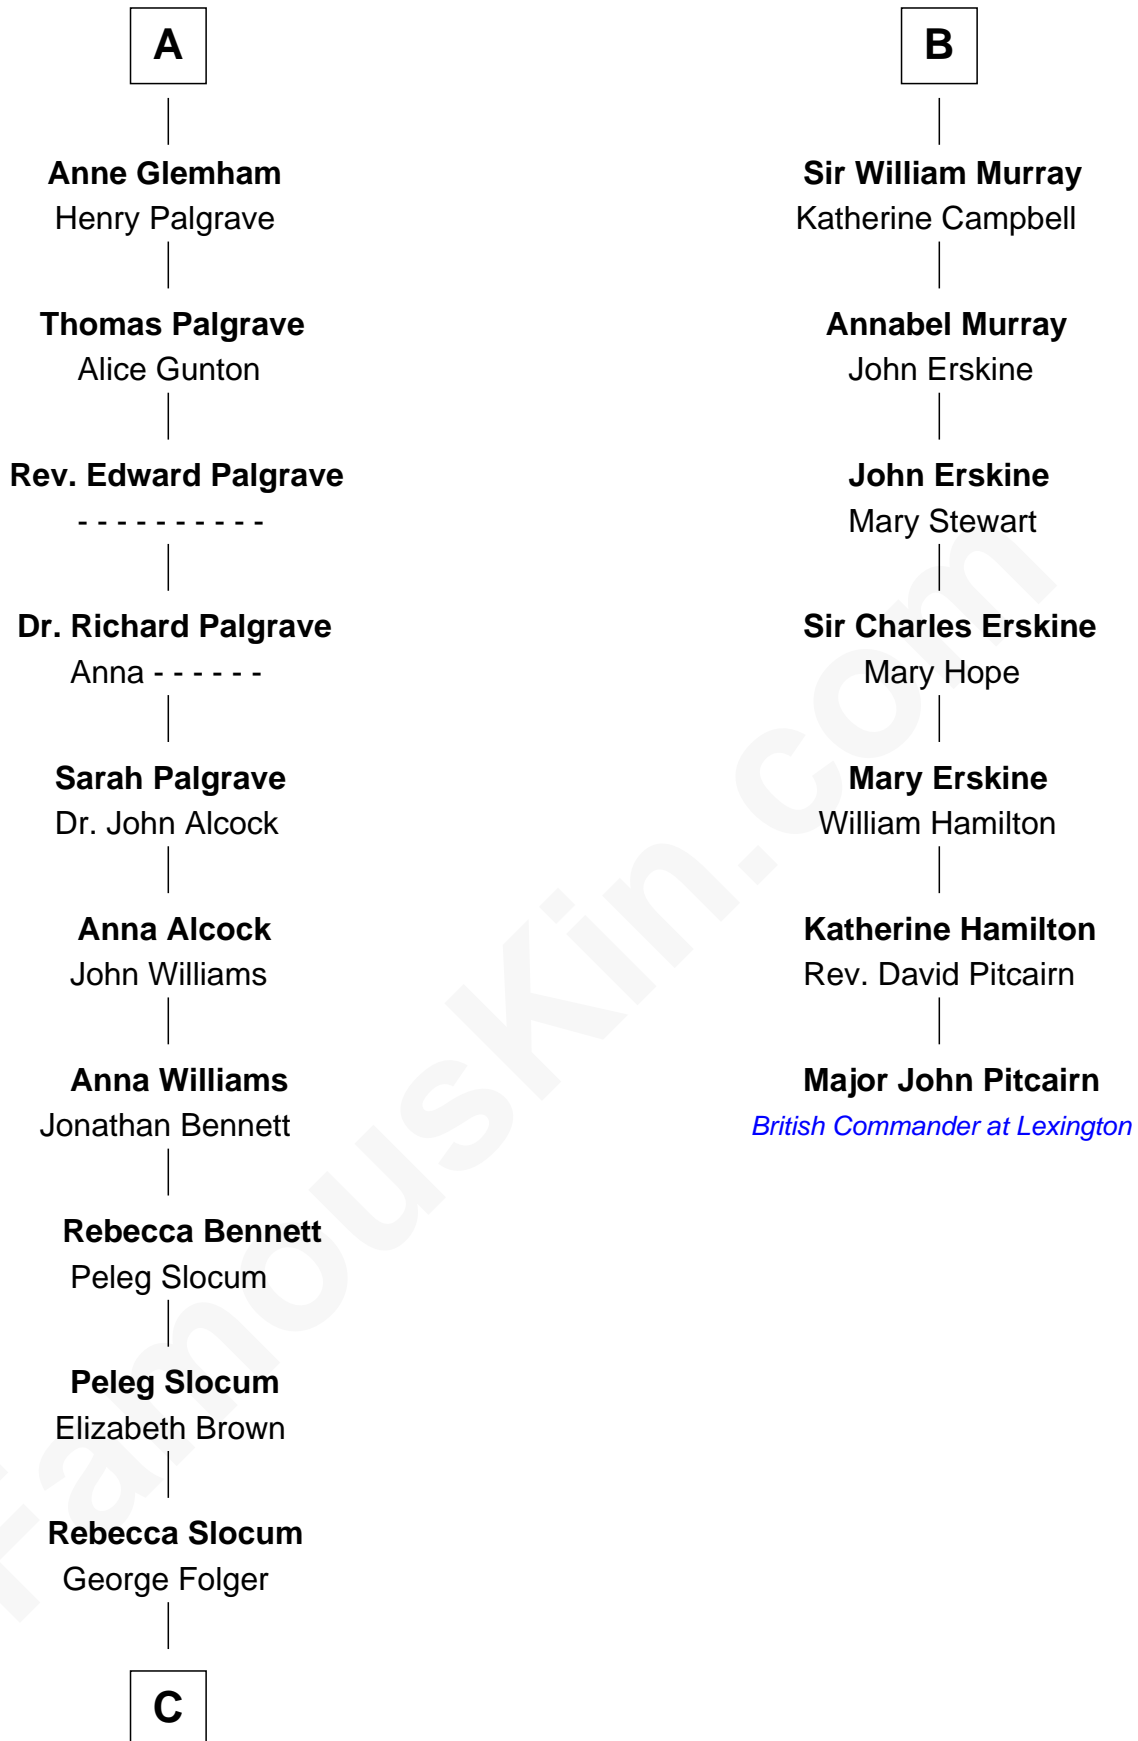

# FamousKin.com Relationship Chart of

**J. A. Folger**

*Founder of Folger Coffee Company*

13th cousin 5 times removed of

**Major John Pitcairn**

*British Commander at Battle of Lexington*

**King Edward I**  
Eleanor of Castile

**C**

—  
**Samuel Brown Folger**

Nancy F. Hiller

—  
**J. A. Folger**

*Founder of Folger Coffee Co.*

FamousKin.com