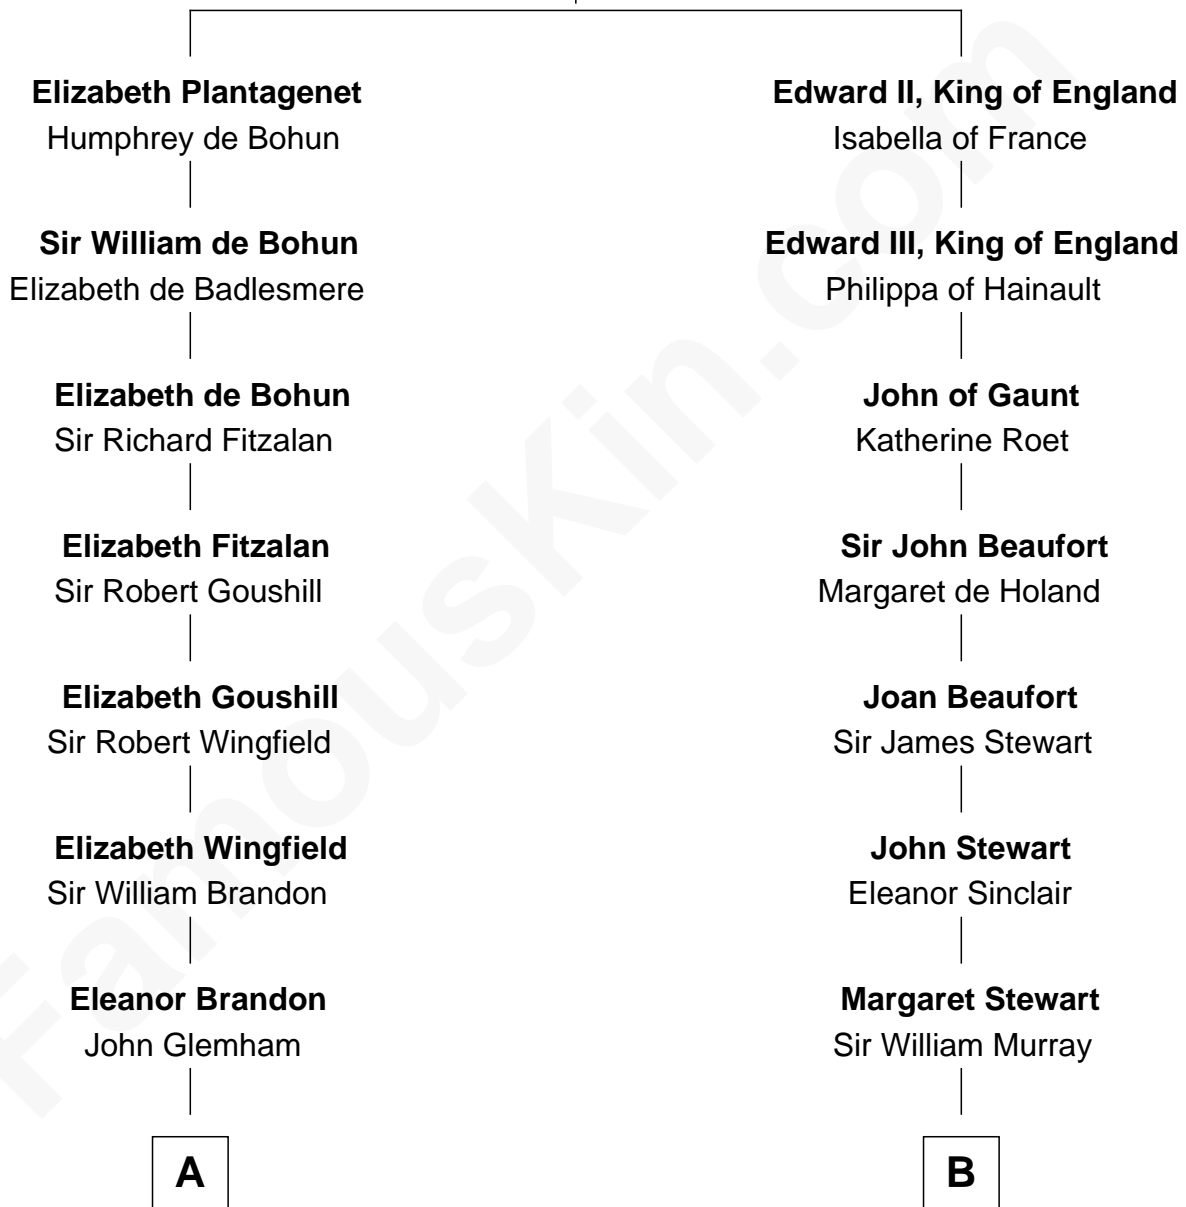

# FamousKin.com Relationship Chart of

**J. A. Folger**

*Founder of Folger Coffee Company*

13th cousin 5 times removed of

**Major John Pitcairn**

*British Commander at Battle of Lexington*

**King Edward I**  
Eleanor of Castile

**C**

—  
**Samuel Brown Folger**

Nancy F. Hiller

—  
**J. A. Folger**

*Founder of Folger Coffee Co.*

FamousKin.com