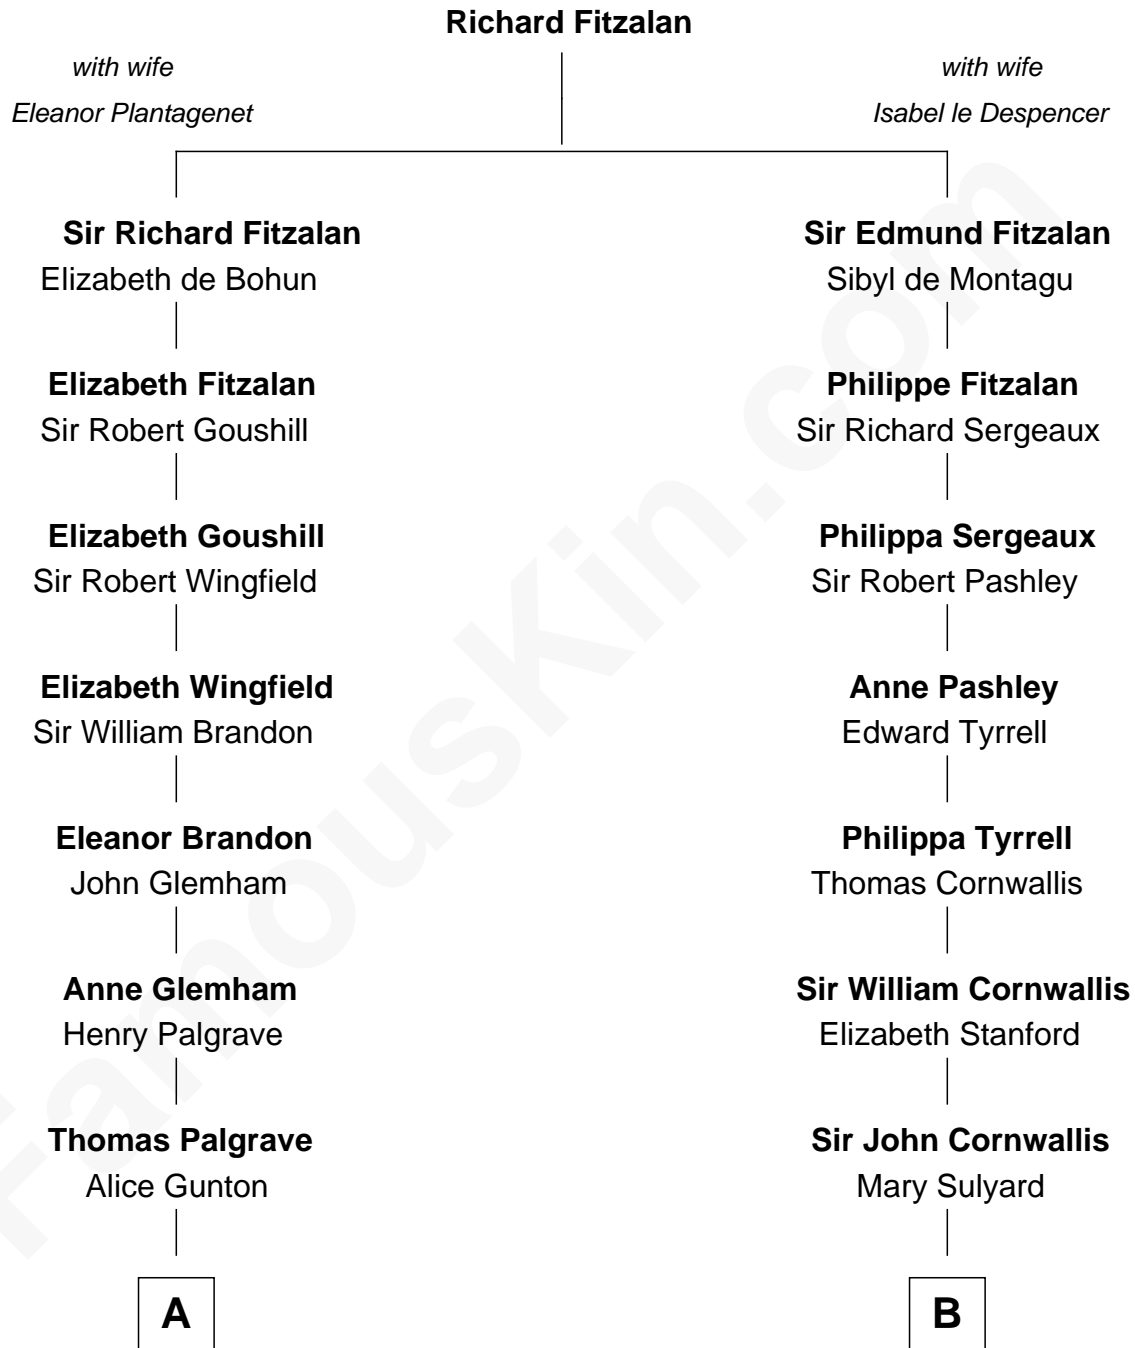

# FamousKin.com Relationship Chart of

**J. A. Folger**

*Founder of Folger Coffee Company*

16th cousin 4 times removed of

**Marilyn Monroe**

*Actress, Model, and Singer*

**C**

—  
**Elizabeth Cutting Easton**

William Congdon Tennant

—  
**Elizabeth Easton Tennant**

Frederick Almy Gifford

—  
**Charles Stanley Gifford**

Gladys Pearl Monroe

—  
**Marilyn Monroe**

*Actress, Model, and Singer*

FamousKin.com