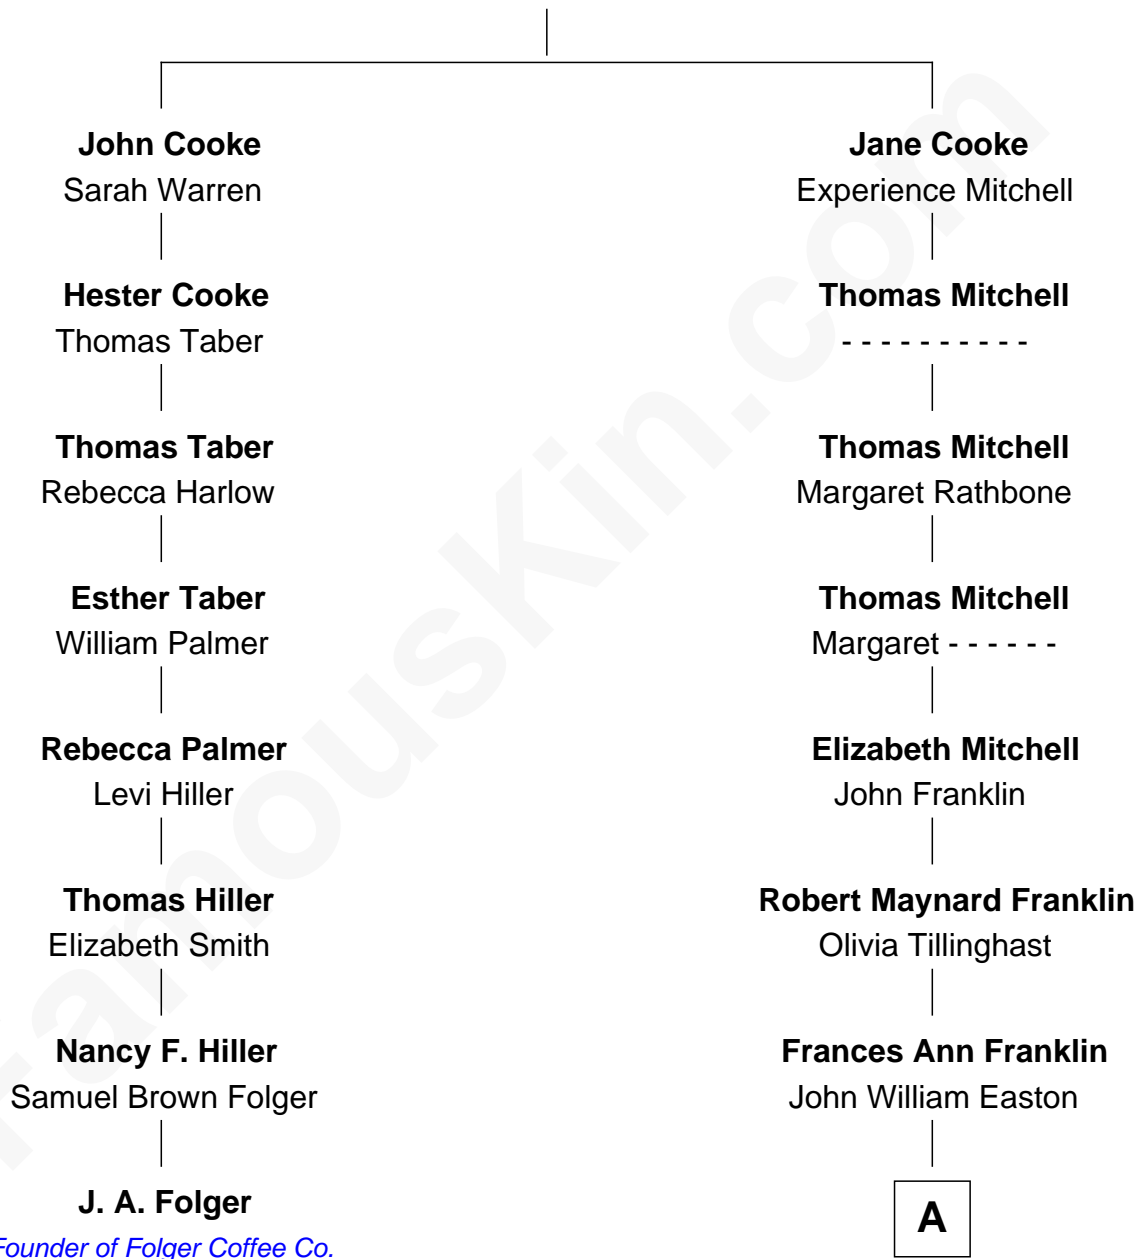

FamousKin.com Relationship Chart of

J. A. Folger

Founder of Folger Coffee Company

7th cousin 3 times removed of

Marilyn Monroe

Actress, Model, and Singer

Francis Cooke
Hester le Mahieu

A

—
Elizabeth Cutting Easton

William Congdon Tennant

—
Elizabeth Easton Tennant

Frederick Almy Gifford

—
Charles Stanley Gifford

Gladys Pearl Monroe

—
Marilyn Monroe

Actress, Model, and Singer