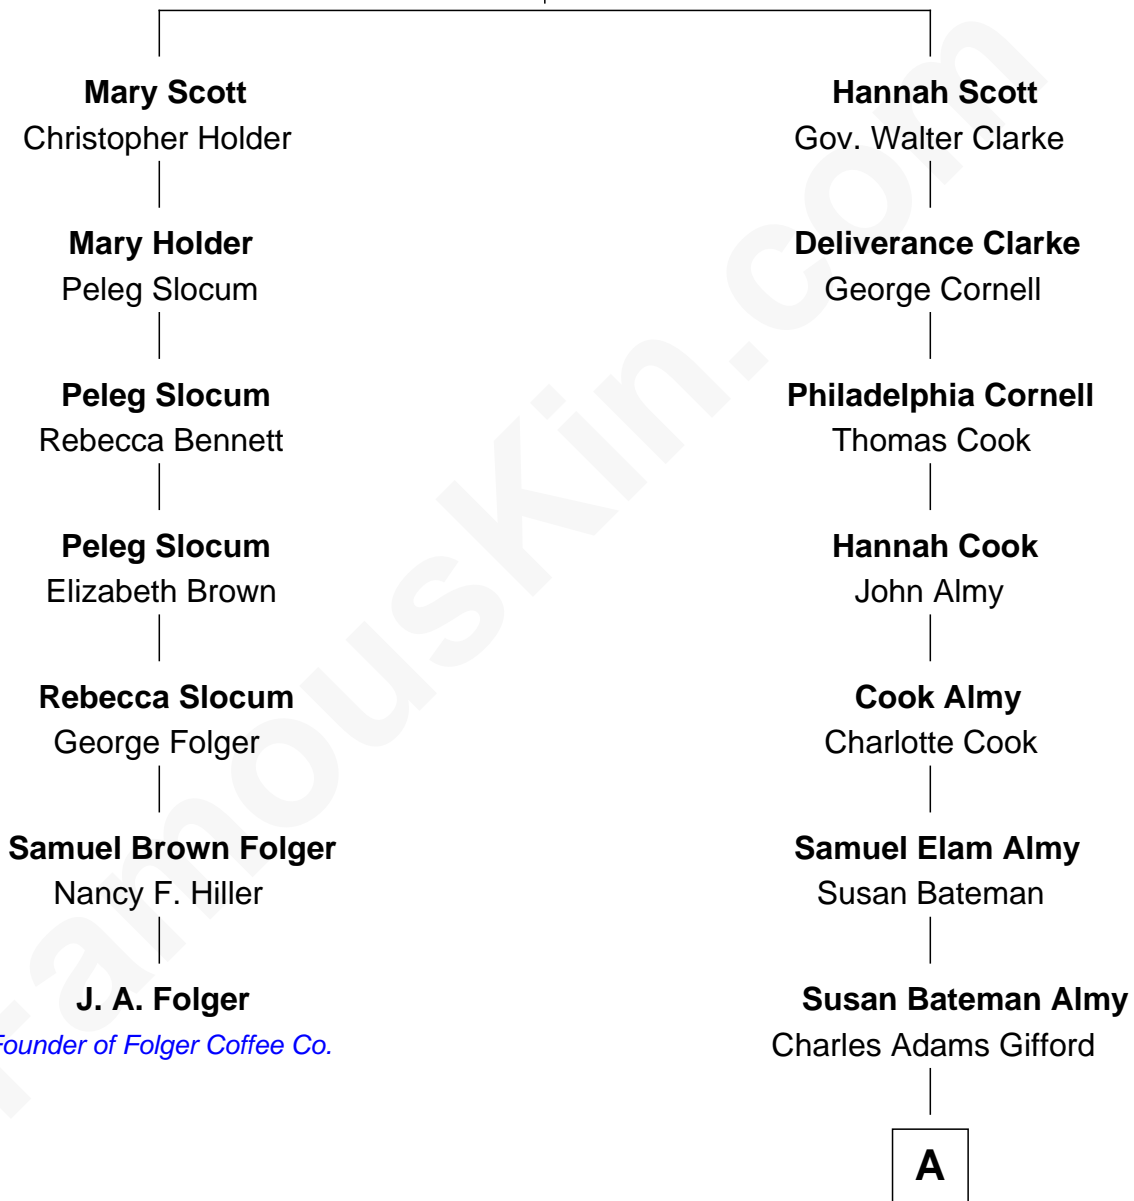

# FamousKin.com Relationship Chart of

**J. A. Folger**

*Founder of Folger Coffee Company*

6th cousin 3 times removed of

**Marilyn Monroe**

*Actress, Model, and Singer*

**Richard Scott**  
Catherine Marbury

**A**

—  
**Frederick Almy Gifford**  
Elizabeth Easton Tennant

—  
**Charles Stanley Gifford**  
Gladys Pearl Monroe

—  
**Marilyn Monroe**  
*Actress, Model, and Singer*

FamousKin.com