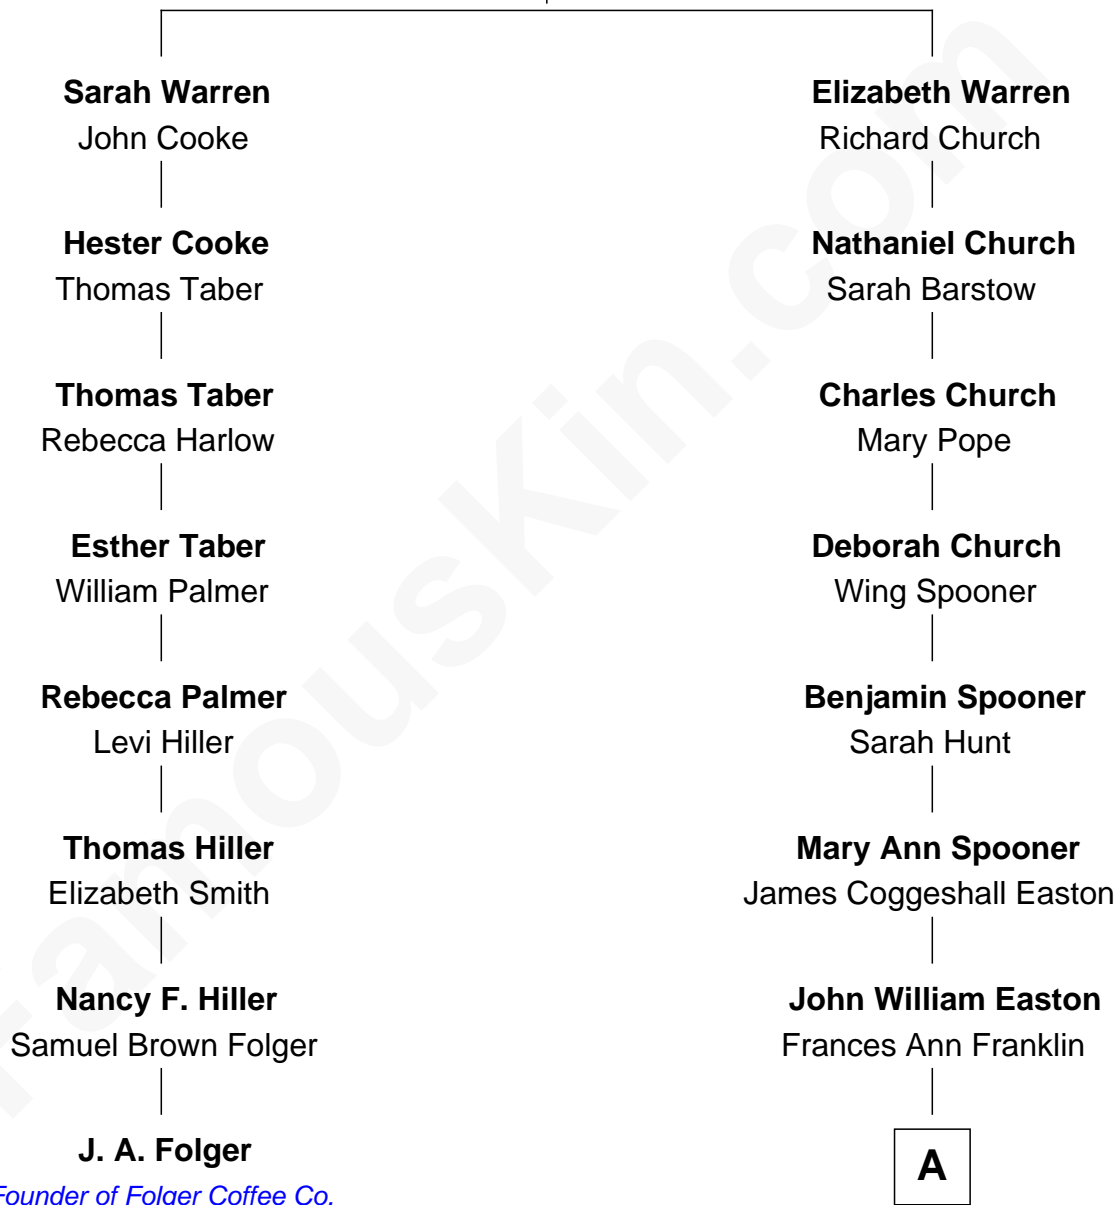

FamousKin.com Relationship Chart of

J. A. Folger

Founder of Folger Coffee Company

7th cousin 3 times removed of

Marilyn Monroe

Actress, Model, and Singer

Richard Warren
Elizabeth Walker

A

—
Elizabeth Cutting Easton

William Congdon Tennant

—
Elizabeth Easton Tennant

Frederick Almy Gifford

—
Charles Stanley Gifford

Gladys Pearl Monroe

—
Marilyn Monroe

Actress, Model, and Singer