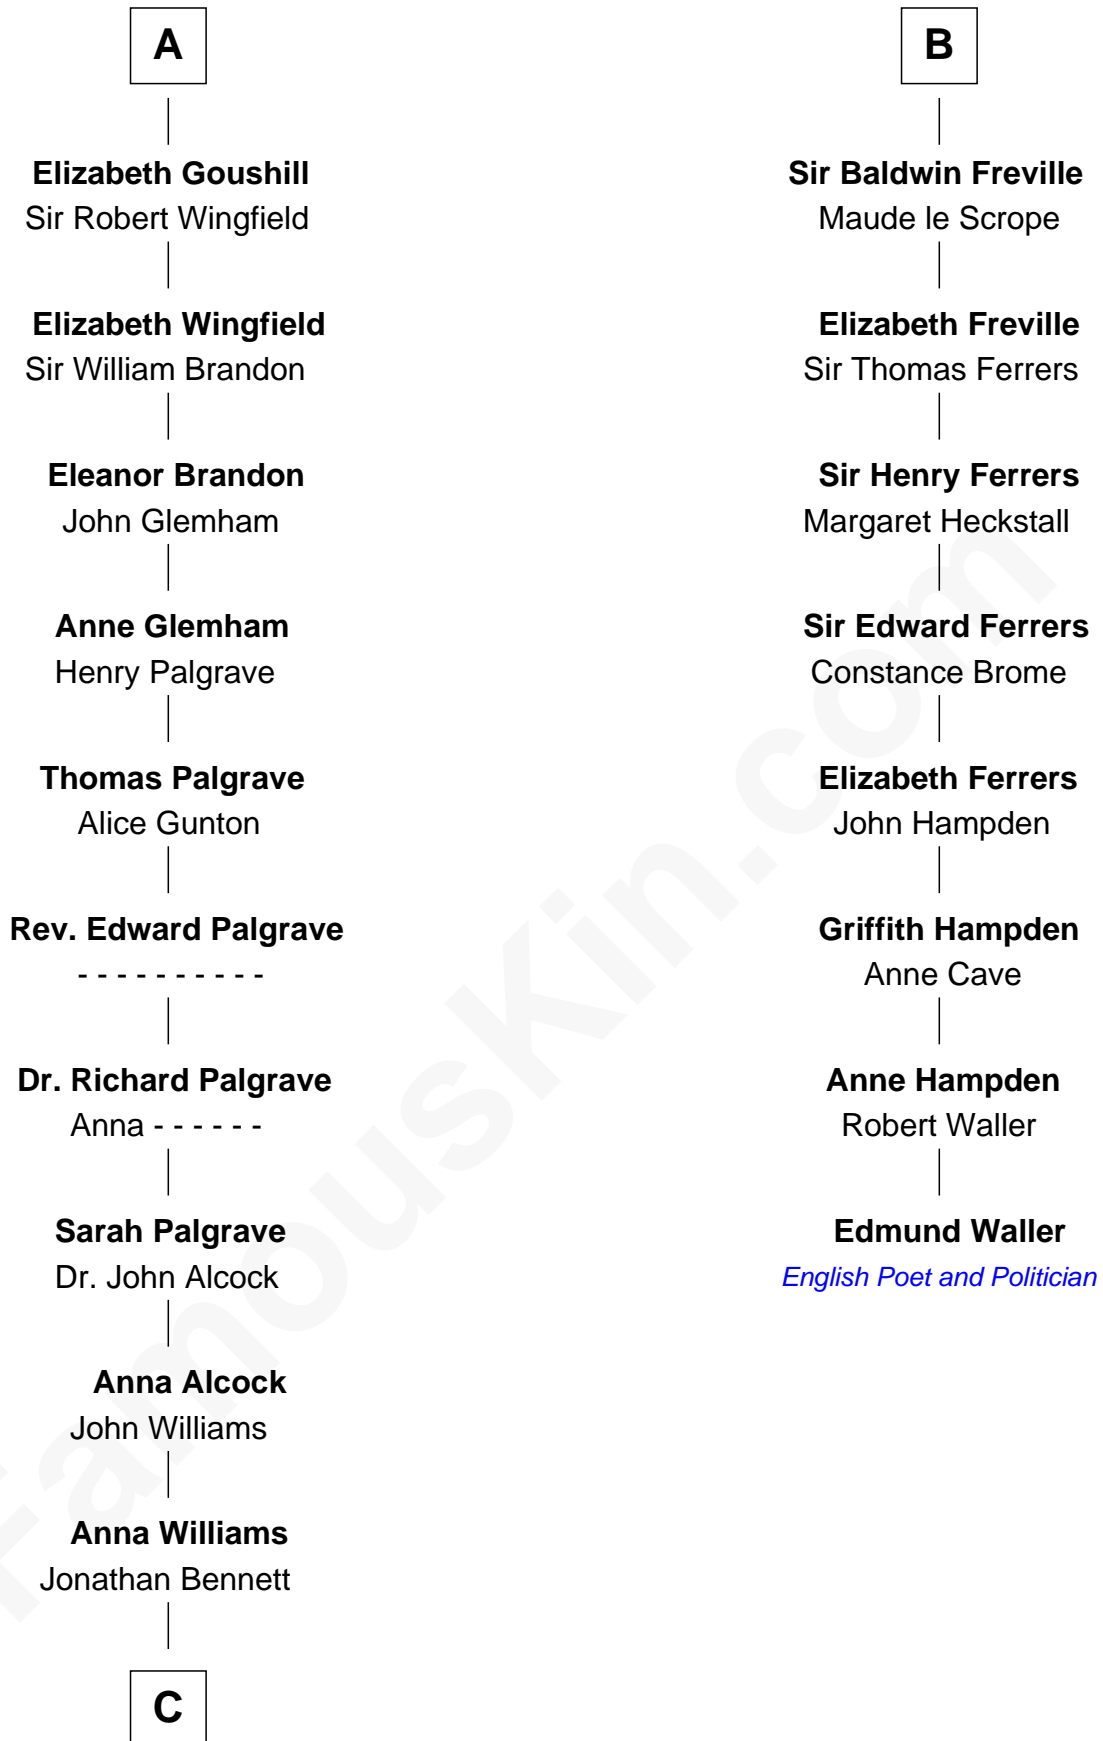

FamousKin.com Relationship Chart of

J. A. Folger

Founder of Folger Coffee Company

14th cousin 7 times removed of

Edmund Waller

English Poet and Politician

Henry II, King of England

C

—
Rebecca Bennett

Peleg Slocum

—
Peleg Slocum

Elizabeth Brown

—
Rebecca Slocum

George Folger

—
Samuel Brown Folger

Nancy F. Hiller