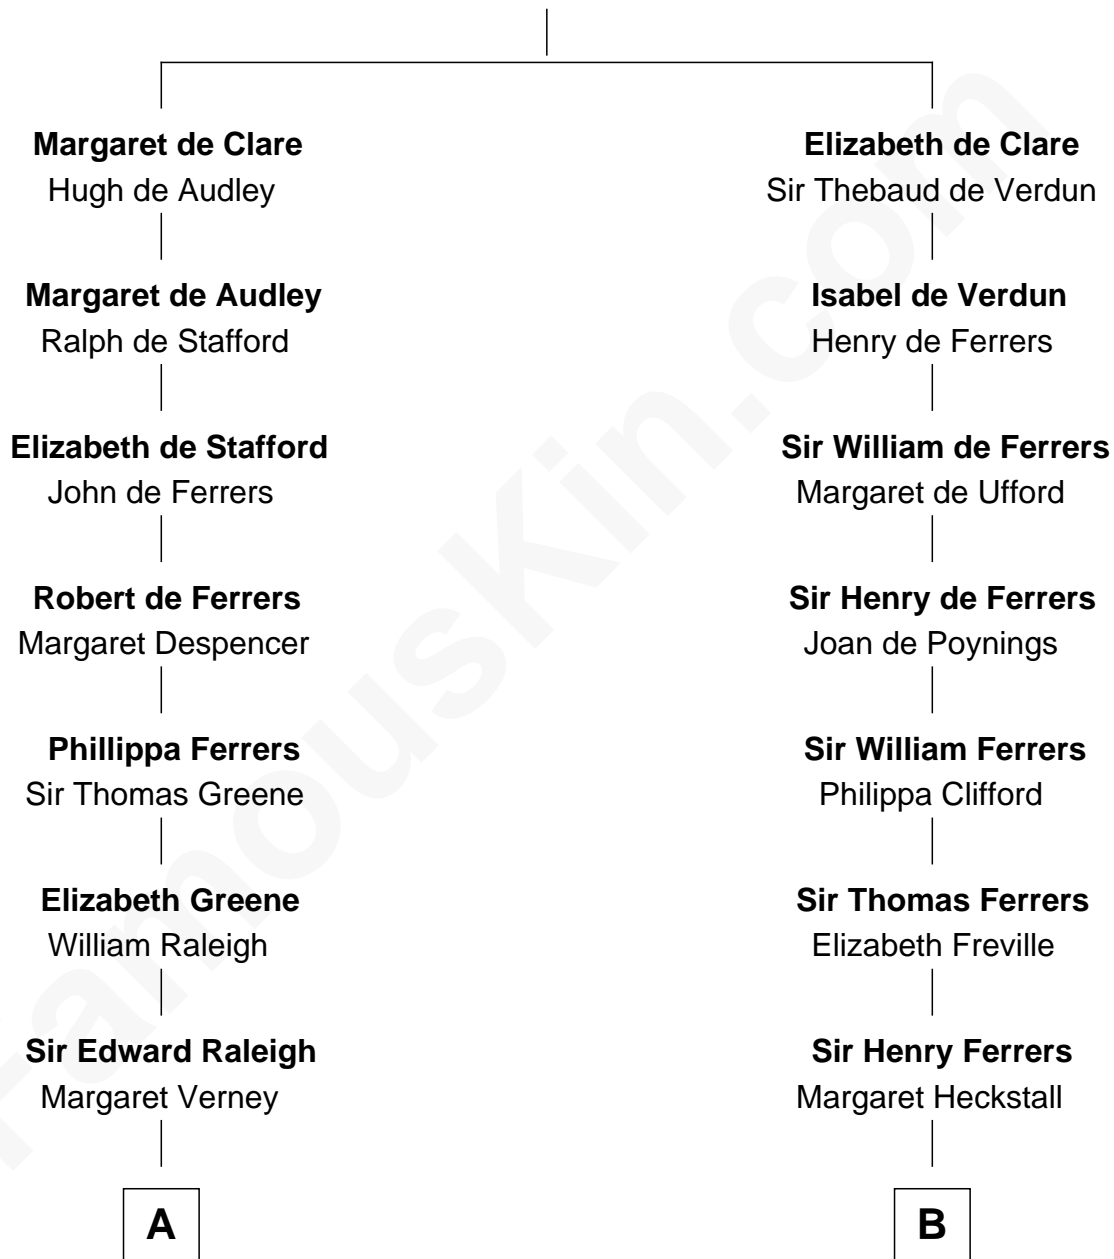

FamousKin.com

Relationship Chart of

J. A. Folger

Founder of Folger Coffee Company

11th cousin 7 times removed of

Edmund Waller

English Poet and Politician

Sir Gilbert de Clare

Joan of Acre

C

—
Samuel Brown Folger

Nancy F. Hiller

—
J. A. Folger

Founder of Folger Coffee Co.

FamousKin.com