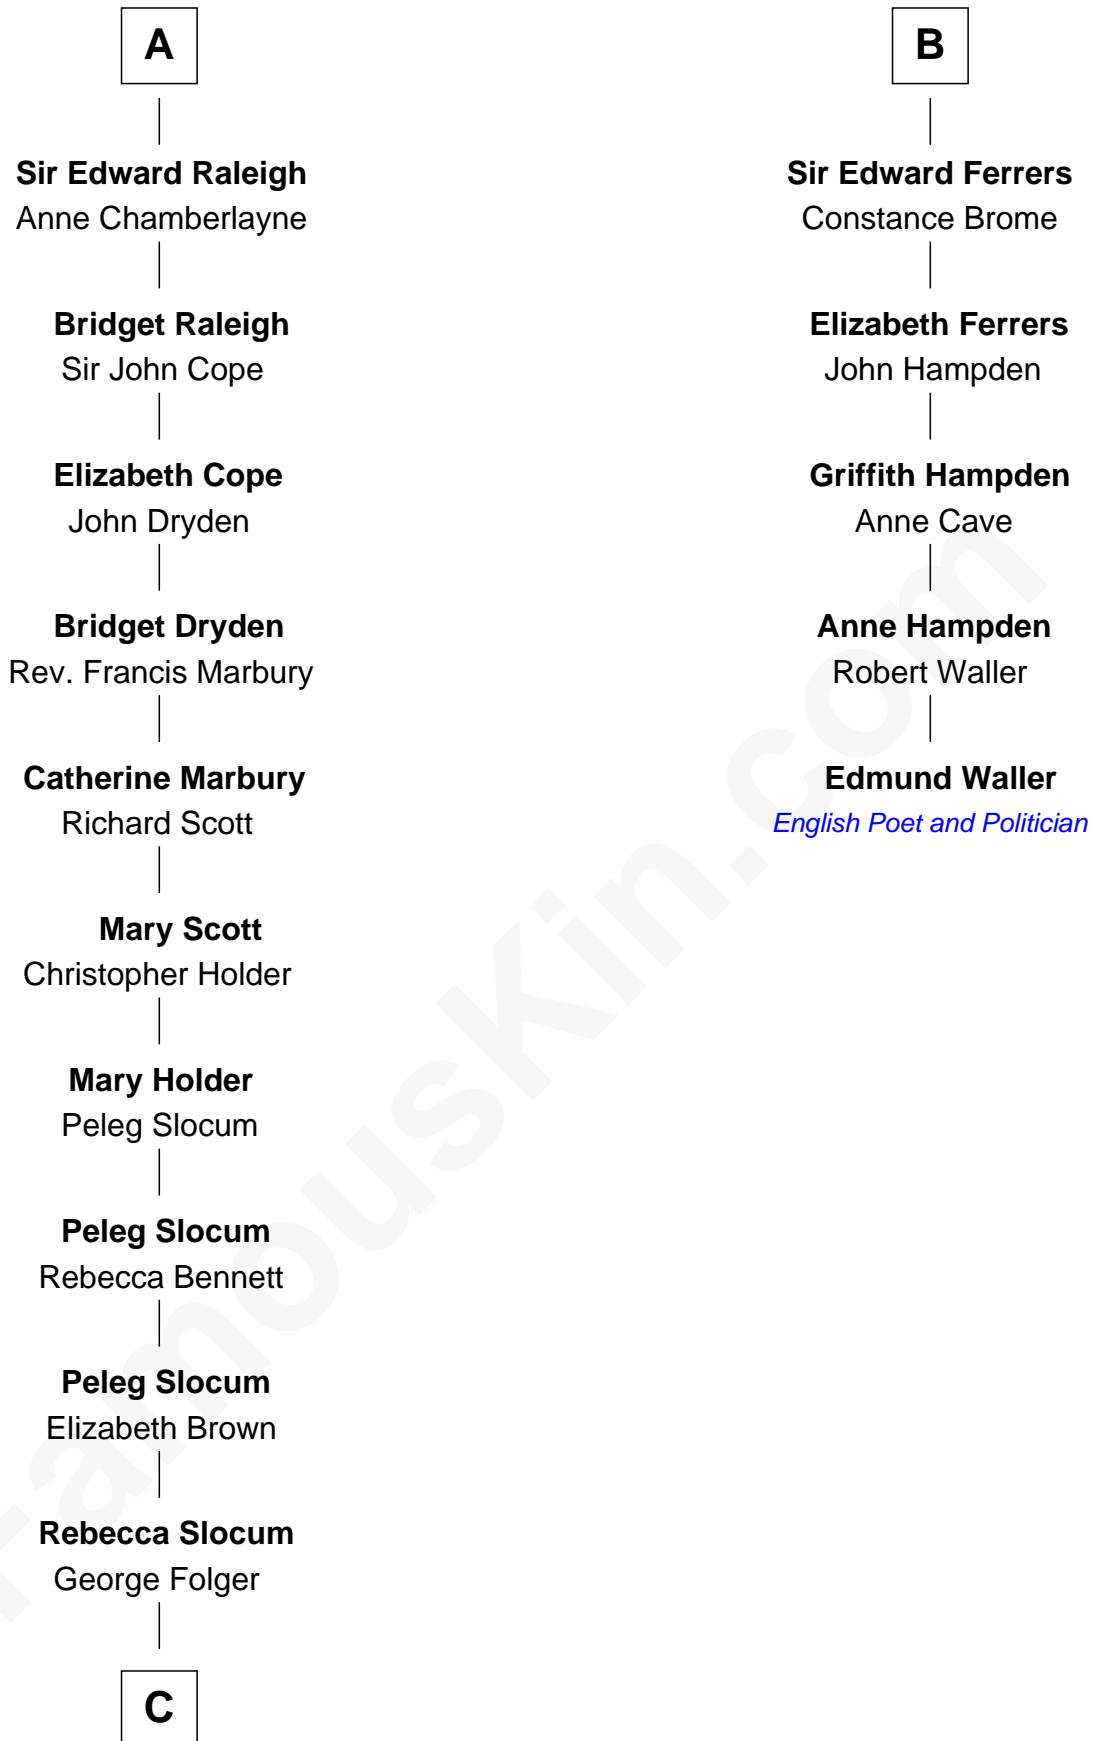

FamousKin.com

Relationship Chart of

J. A. Folger

Founder of Folger Coffee Company

11th cousin 7 times removed of

Edmund Waller

English Poet and Politician

Sir Gilbert de Clare

Joan of Acre

C

—
Samuel Brown Folger

Nancy F. Hiller

—
J. A. Folger

Founder of Folger Coffee Co.

FamousKin.com