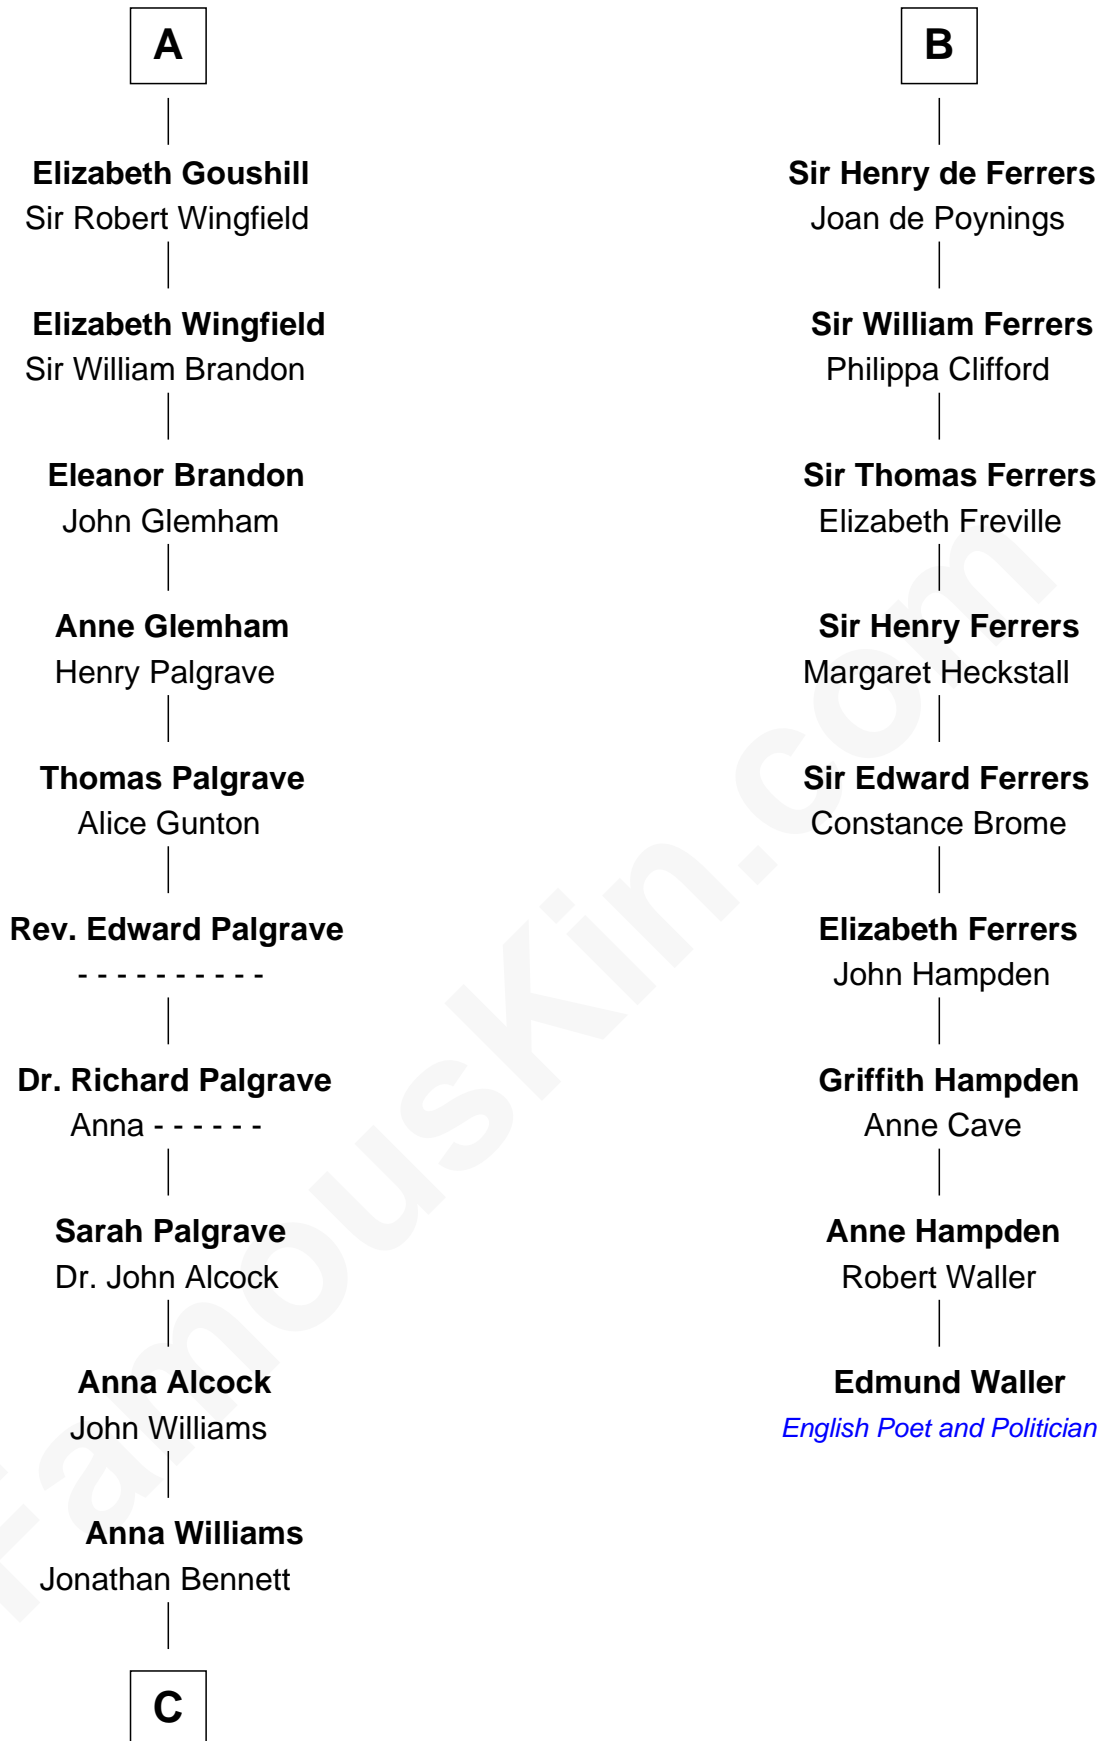

FamousKin.com

Relationship Chart of

J. A. Folger

Founder of Folger Coffee Company

15th cousin 6 times removed of

Edmund Waller

English Poet and Politician

C

—
Rebecca Bennett

Peleg Slocum

—
Peleg Slocum

Elizabeth Brown

—
Rebecca Slocum

George Folger

—
Samuel Brown Folger

Nancy F. Hiller