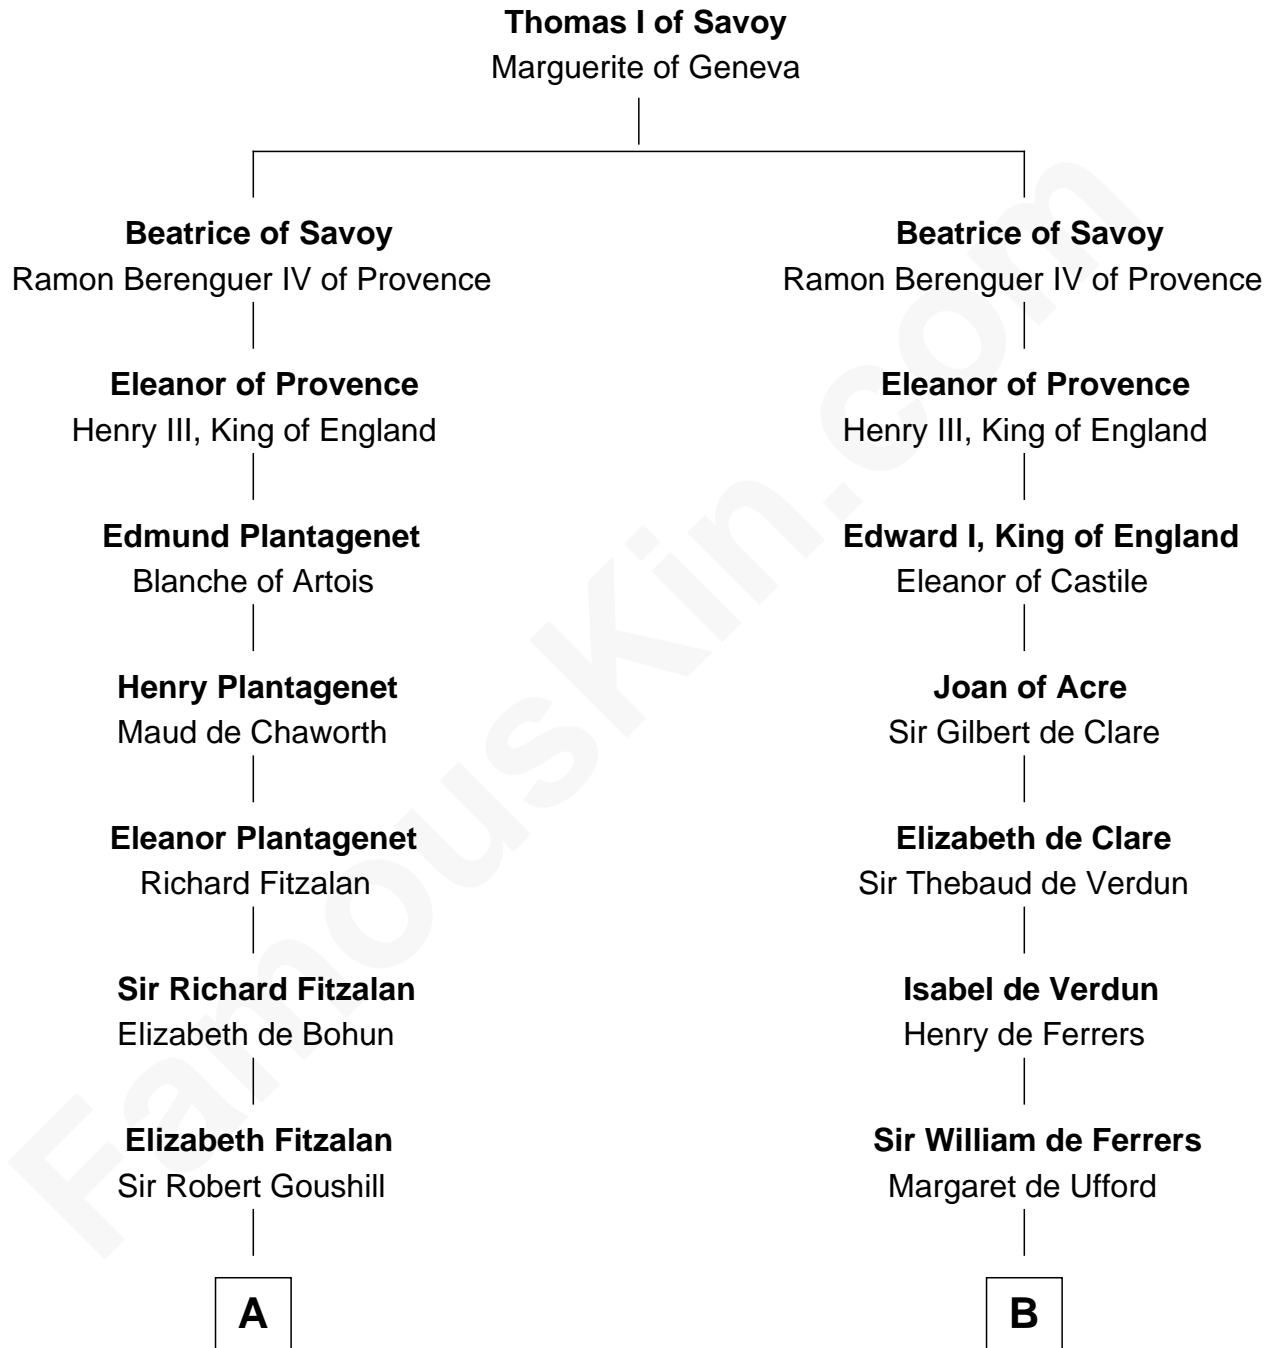

FamousKin.com

Relationship Chart of

J. A. Folger

Founder of Folger Coffee Company

15th cousin 6 times removed of

Edmund Waller

English Poet and Politician

C

—
Rebecca Bennett

Peleg Slocum

—
Peleg Slocum

Elizabeth Brown

—
Rebecca Slocum

George Folger

—
Samuel Brown Folger

Nancy F. Hiller