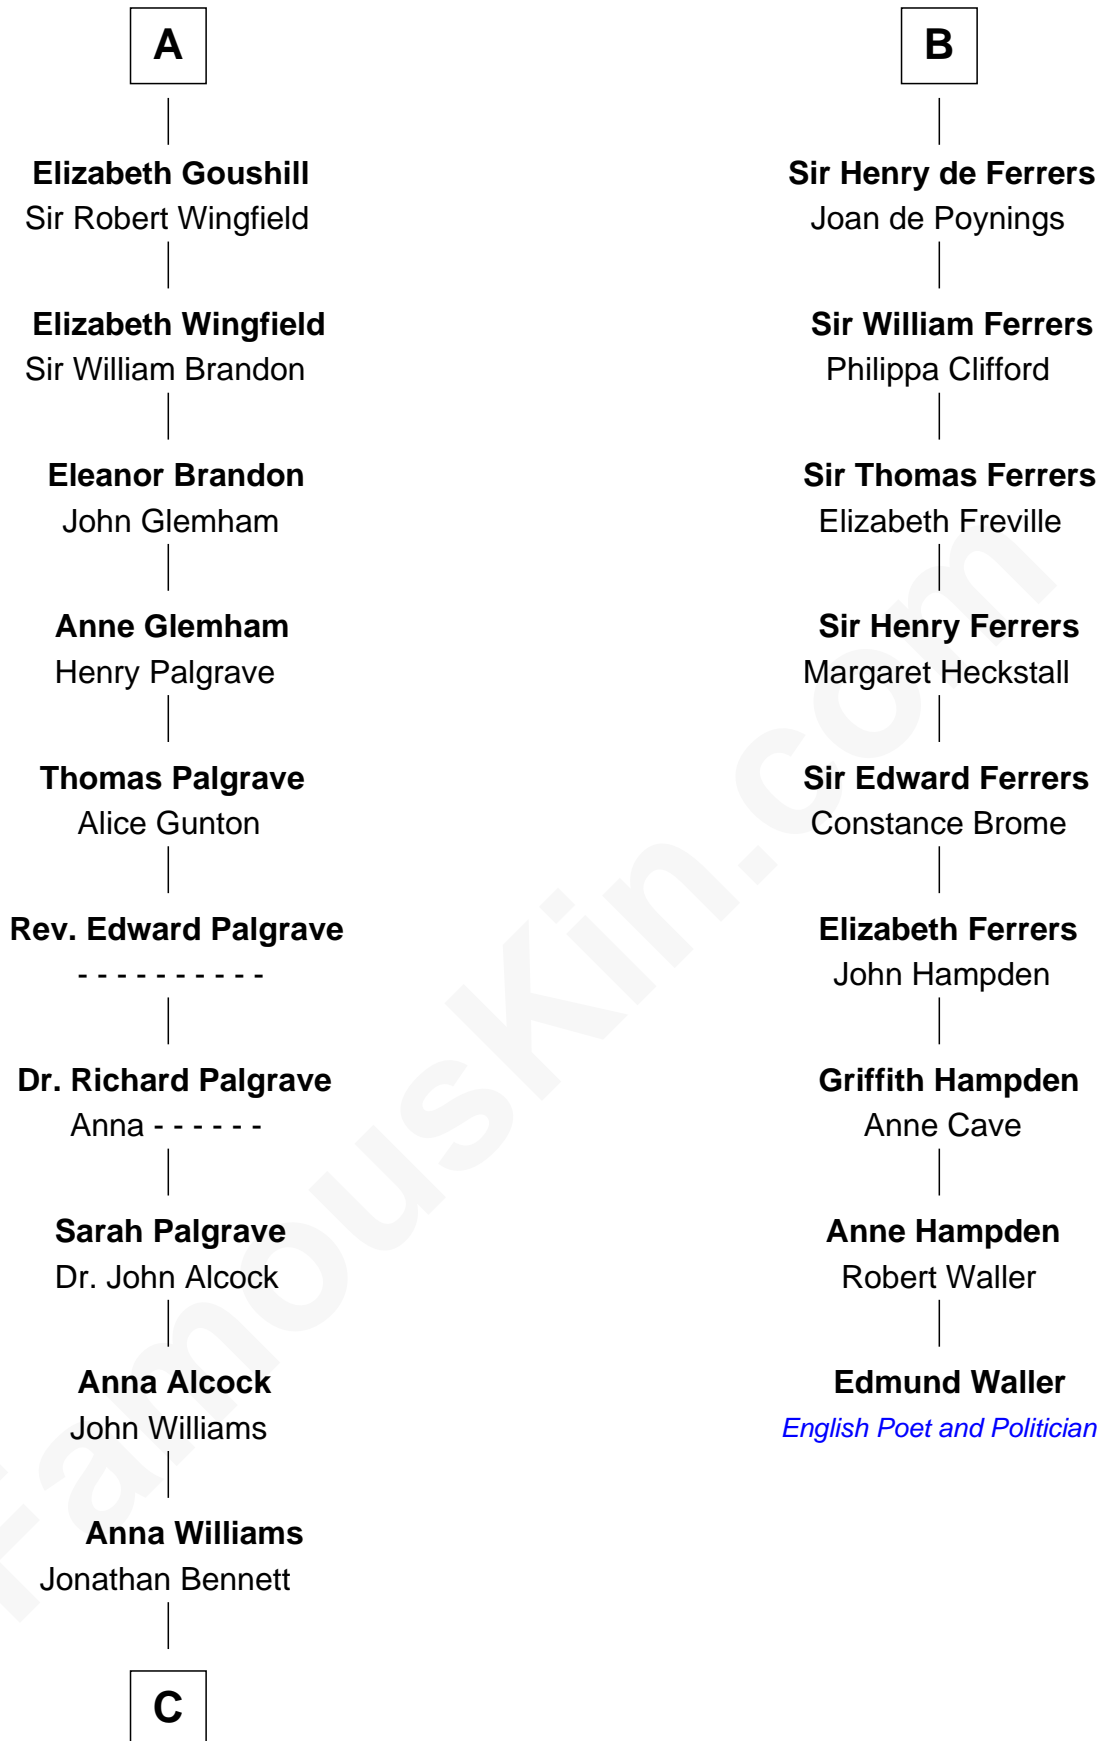

FamousKin.com Relationship Chart of

J. A. Folger

Founder of Folger Coffee Company

15th cousin 6 times removed of

Edmund Waller

English Poet and Politician

C

—
Rebecca Bennett

Peleg Slocum

—
Peleg Slocum

Elizabeth Brown

—
Rebecca Slocum

George Folger

—
Samuel Brown Folger

Nancy F. Hiller

—
J. A. Folger