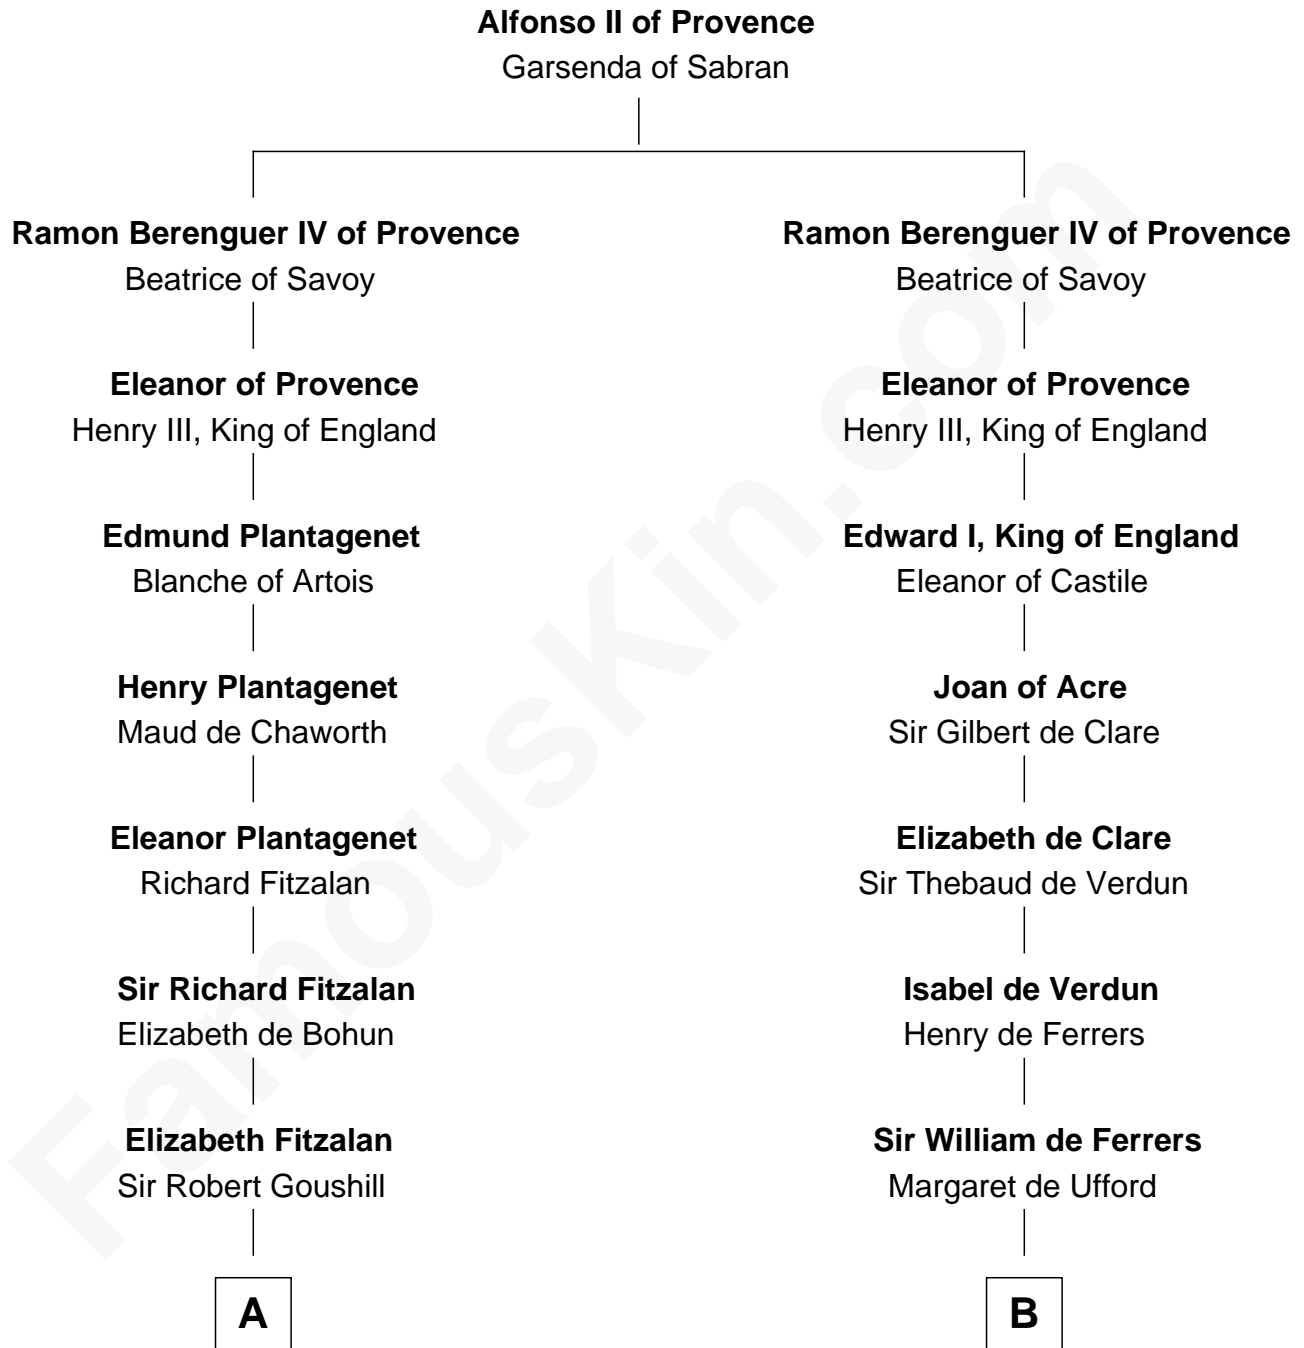

FamousKin.com Relationship Chart of

J. A. Folger

Founder of Folger Coffee Company

15th cousin 6 times removed of

Edmund Waller

English Poet and Politician

C

—
Rebecca Bennett

Peleg Slocum

—
Peleg Slocum

Elizabeth Brown

—
Rebecca Slocum

George Folger

—
Samuel Brown Folger

Nancy F. Hiller

—
J. A. Folger