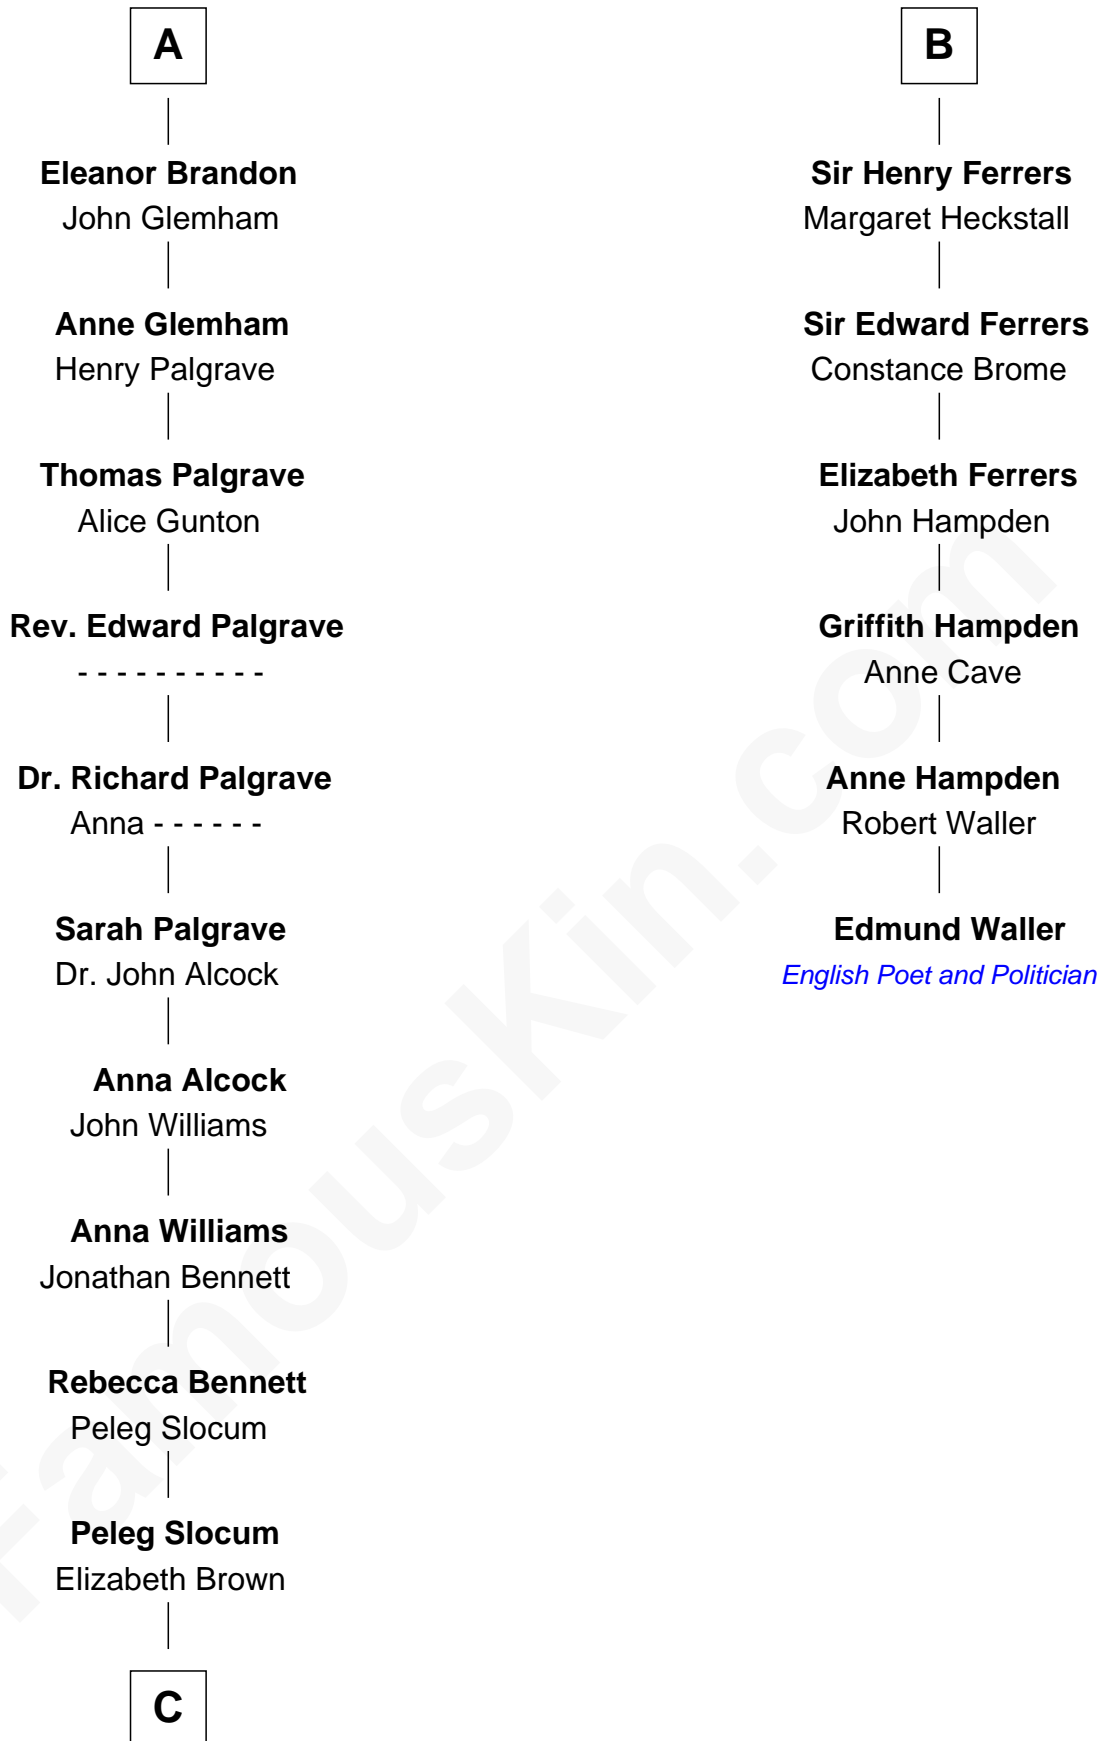

FamousKin.com Relationship Chart of

J. A. Folger

Founder of Folger Coffee Company

12th cousin 7 times removed of

Edmund Waller

English Poet and Politician

Sir Humphrey de Bohun

Eleanor de Braiose

C

—
Rebecca Slocum

George Folger

—
Samuel Brown Folger

Nancy F. Hiller

—
J. A. Folger

Founder of Folger Coffee Co.

FamousKin.com