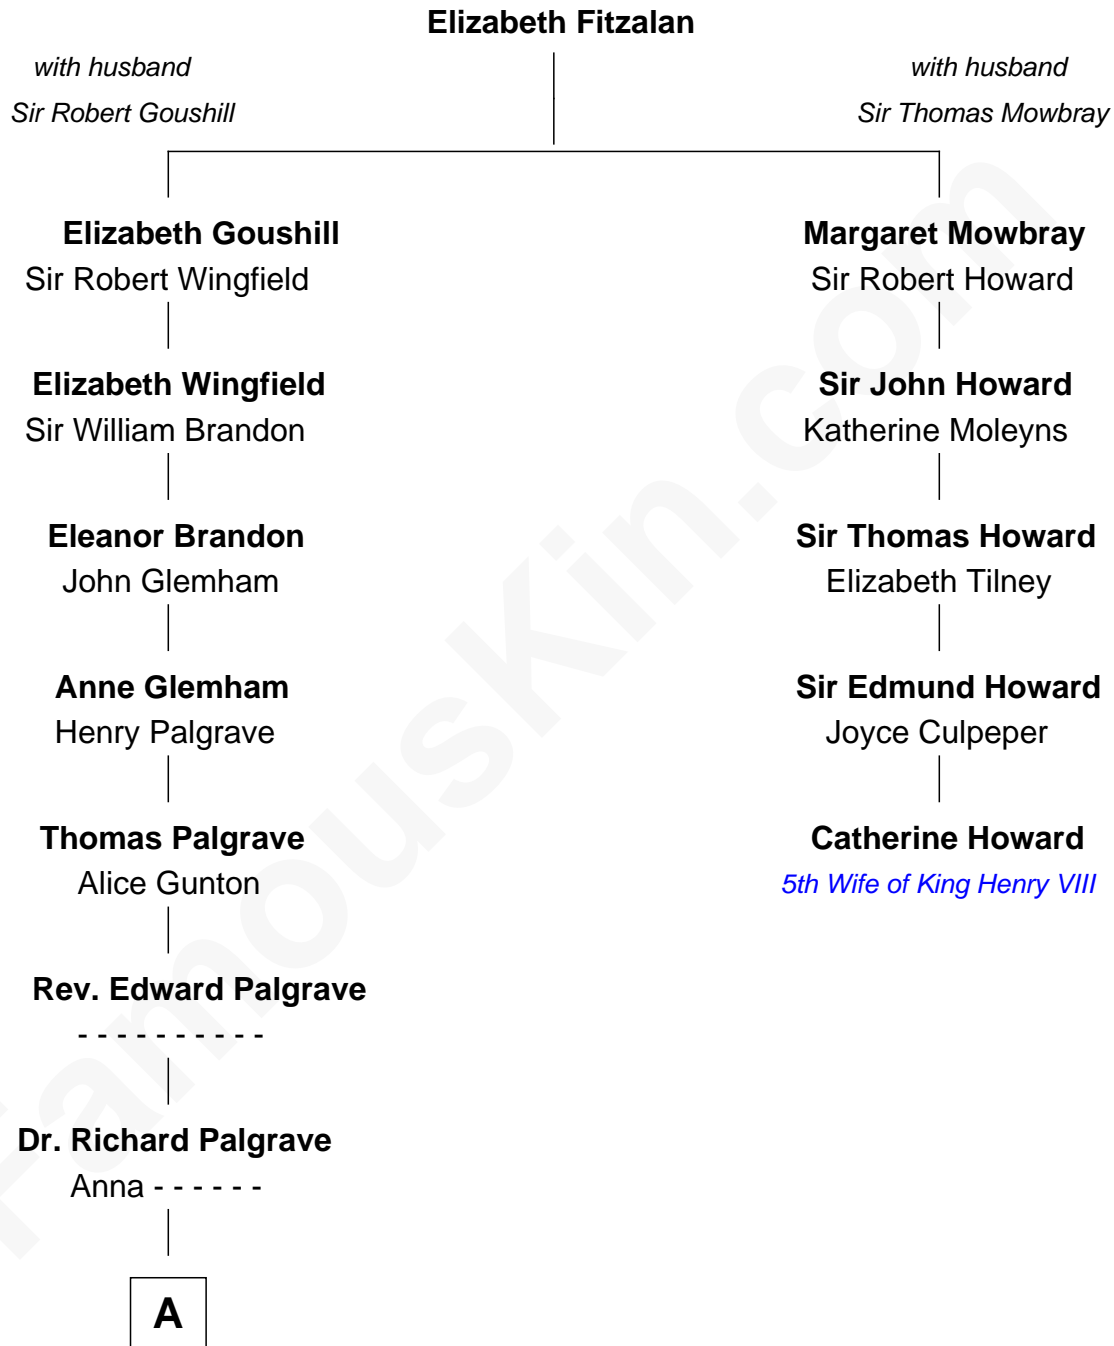

FamousKin.com Relationship Chart of

J. A. Folger

Founder of Folger Coffee Company

4th cousin 10 times removed of

Catherine Howard

5th Wife of King Henry VIII

A

—
Sarah Palgrave