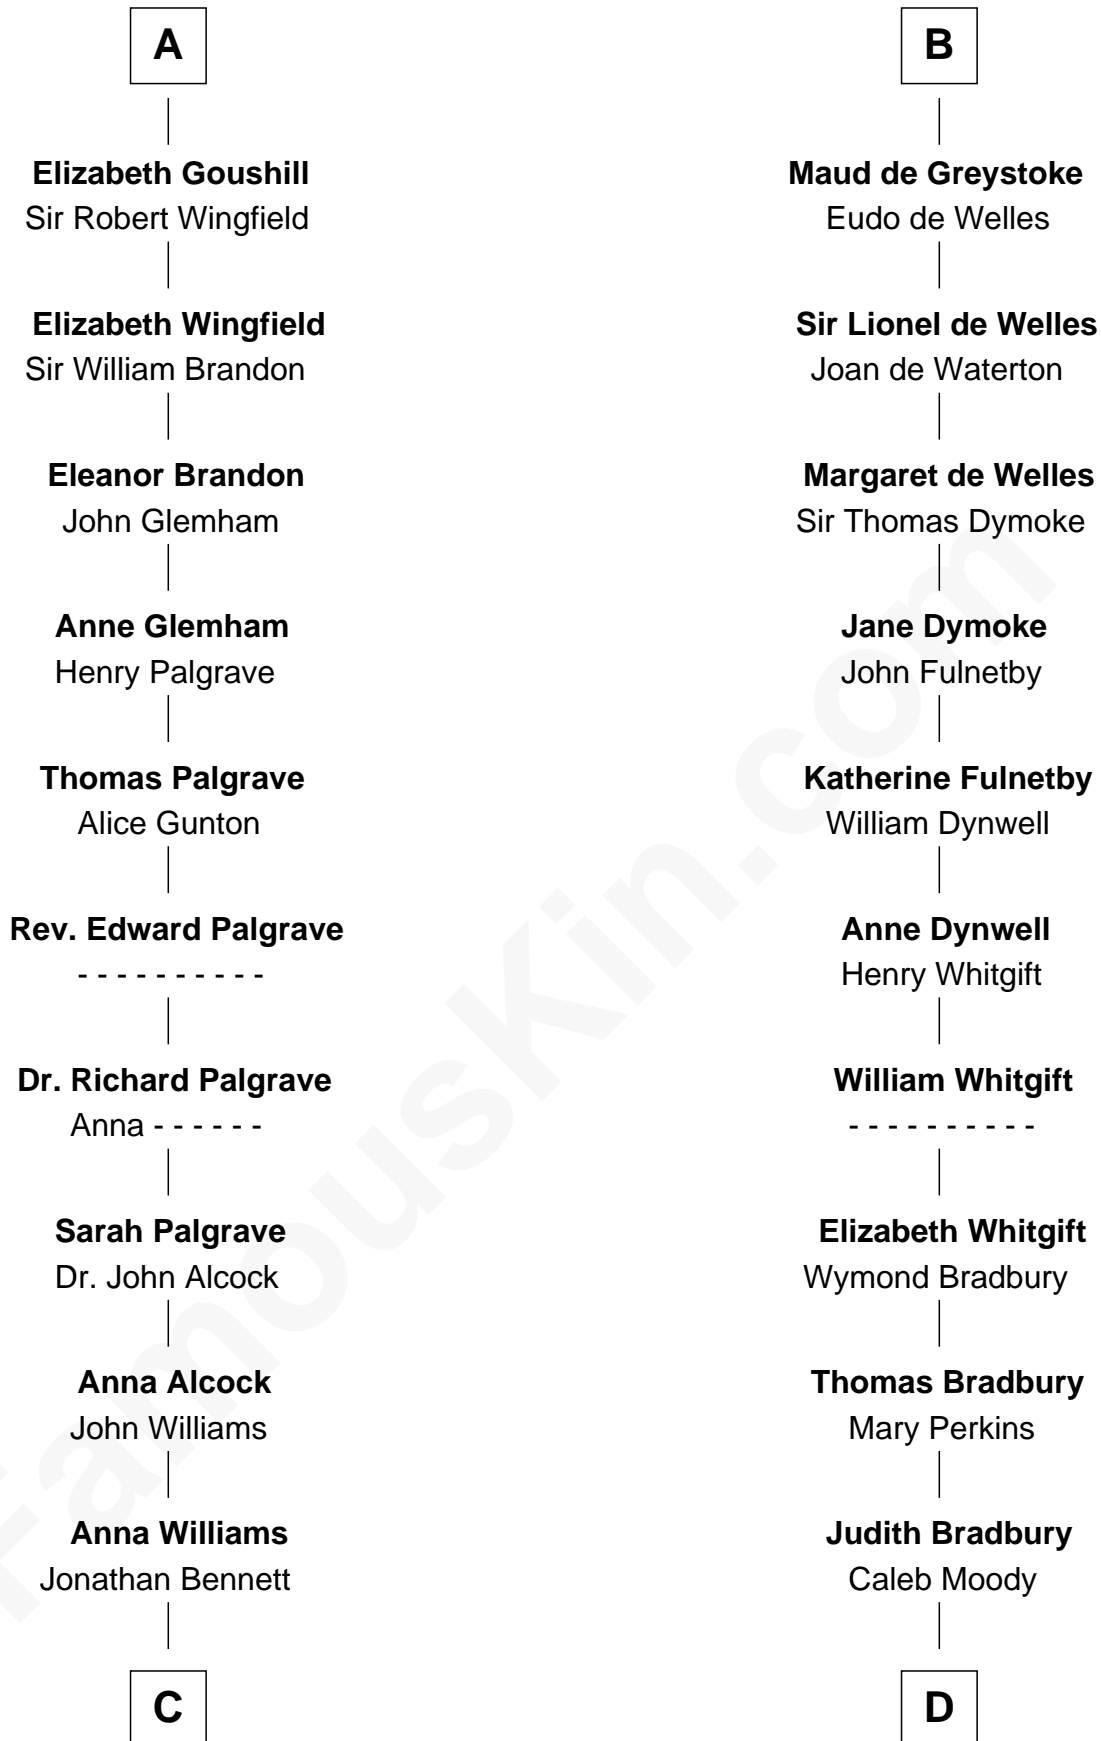

FamousKin.com Relationship Chart of

J. A. Folger

Founder of Folger Coffee Company

21st cousin of

Ralph Waldo Emerson

American Poet

Reginald de Braiose

C

Rebecca Bennett

Peleg Slocum

Peleg Slocum

Elizabeth Brown

Rebecca Slocum

George Folger

Samuel Brown Folger

Nancy F. Hiller