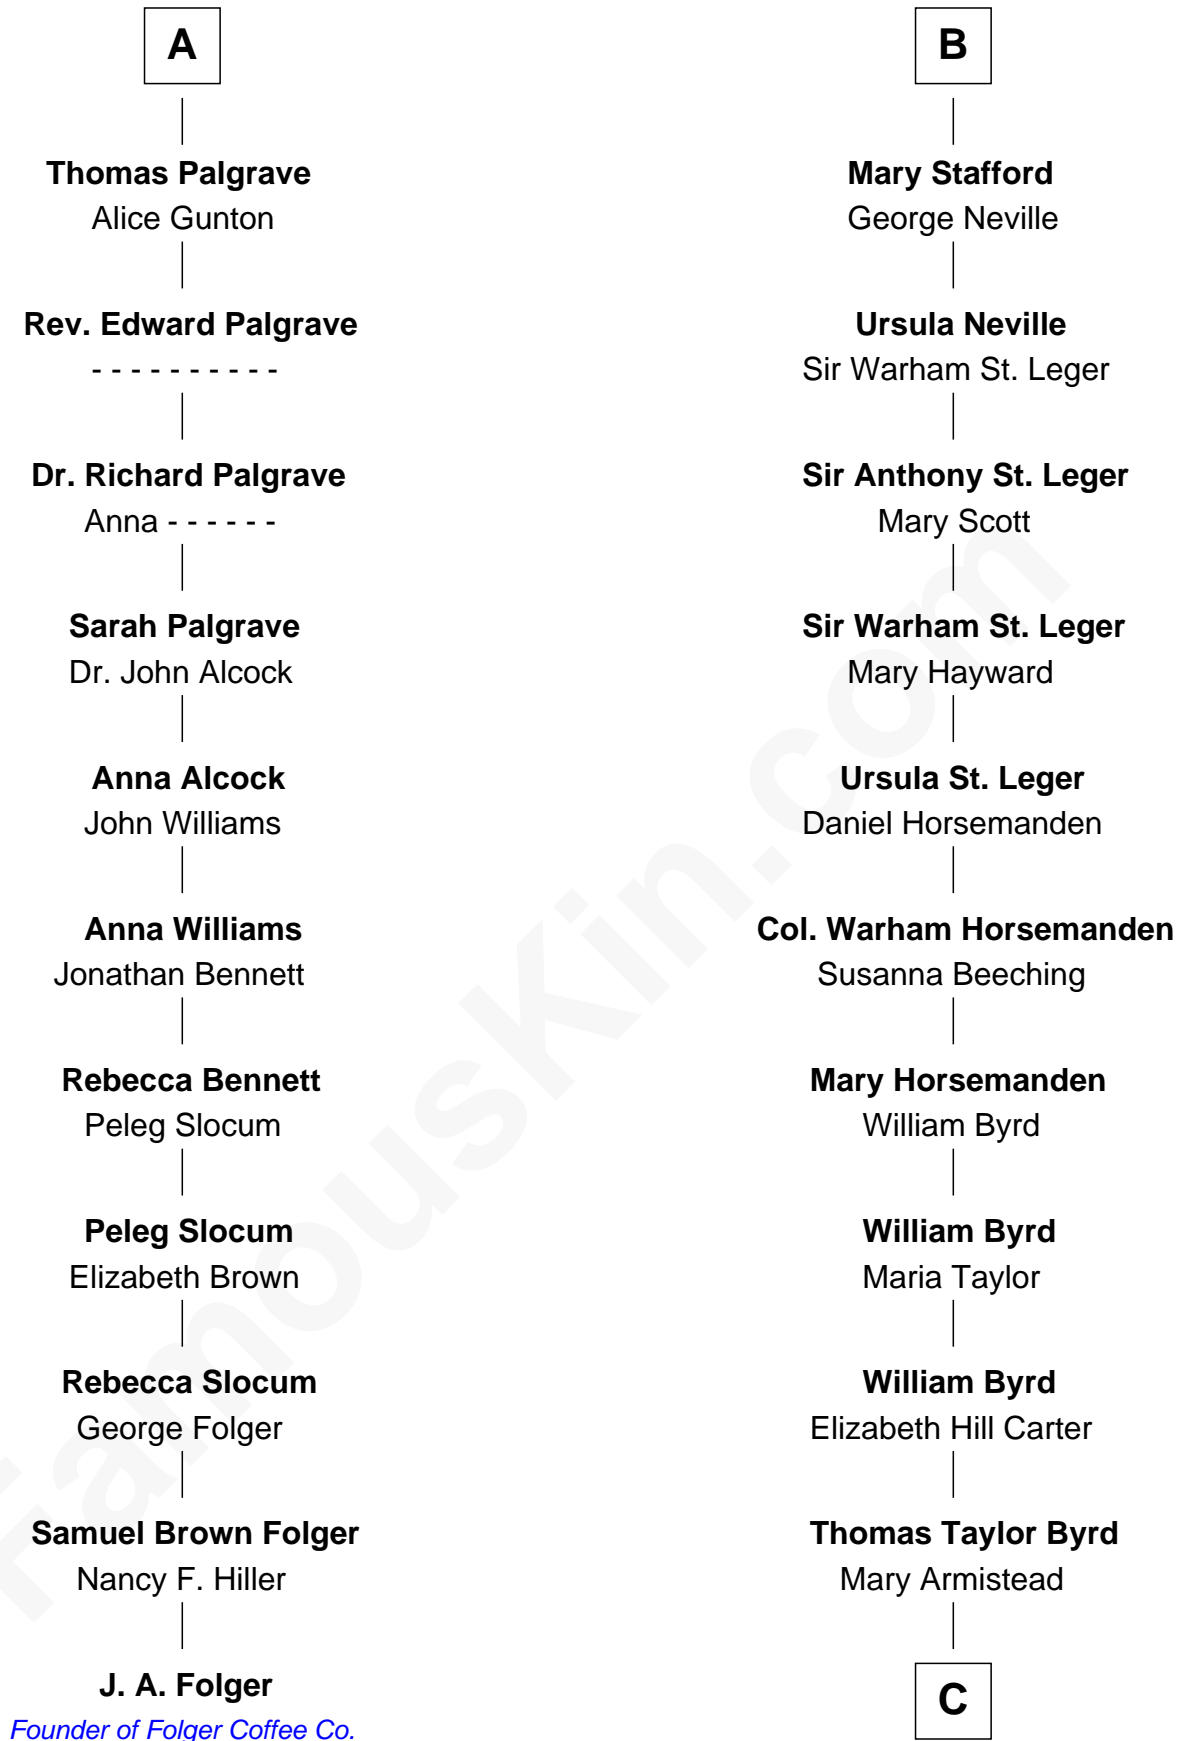

FamousKin.com Relationship Chart of

J. A. Folger

Founder of Folger Coffee Company

17th cousin 3 times removed of

Admiral Richard Byrd

Polar Explorer

Henry Plantagenet

Maud de Chaworth

Eleanor Plantagenet

Richard Fitzalan

Sir Richard Fitzalan

Elizabeth de Bohun

Elizabeth Fitzalan

Sir Robert Goushill

Elizabeth Goushill

Sir Robert Wingfield

Eleanor Poynings

Henry Percy

Maud Herbert

Eleanor Percy

Edward Stafford

B

C

Richard Evelyn Byrd

Anne Harrison

Col. William Byrd

Jane Meriwether Rivers

Richard Evelyn Byrd

Eleanor Bolling Flood

Admiral Richard Byrd

Polar Explorer

FamousKin.com